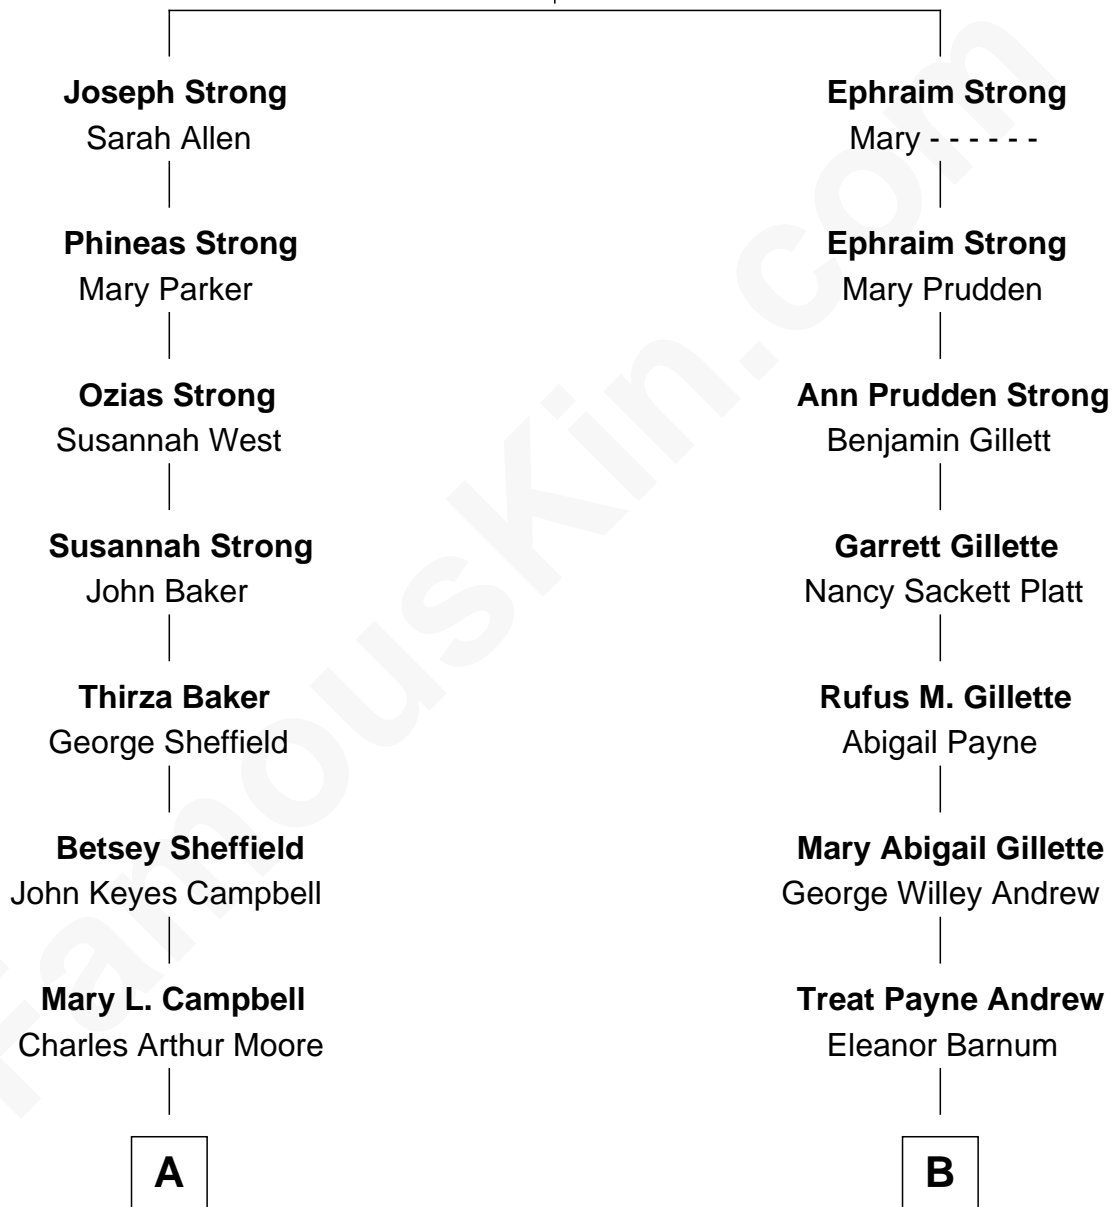

FamousKin.com

Relationship Chart of

Glenn Close

Movie, Television, and Stage Actress

8th cousin 1 time removed of

Treat Williams
TV & Movie Actor

Thomas Strong
Rachel Holton

A

Charles Arthur Moore

Elizabeth Hyde

Elizabeth Mary H. Moore

Dr. William Taliaferro Close

Glenn Close

Movie, Television, and Stage Actress

B

Marian Andrew