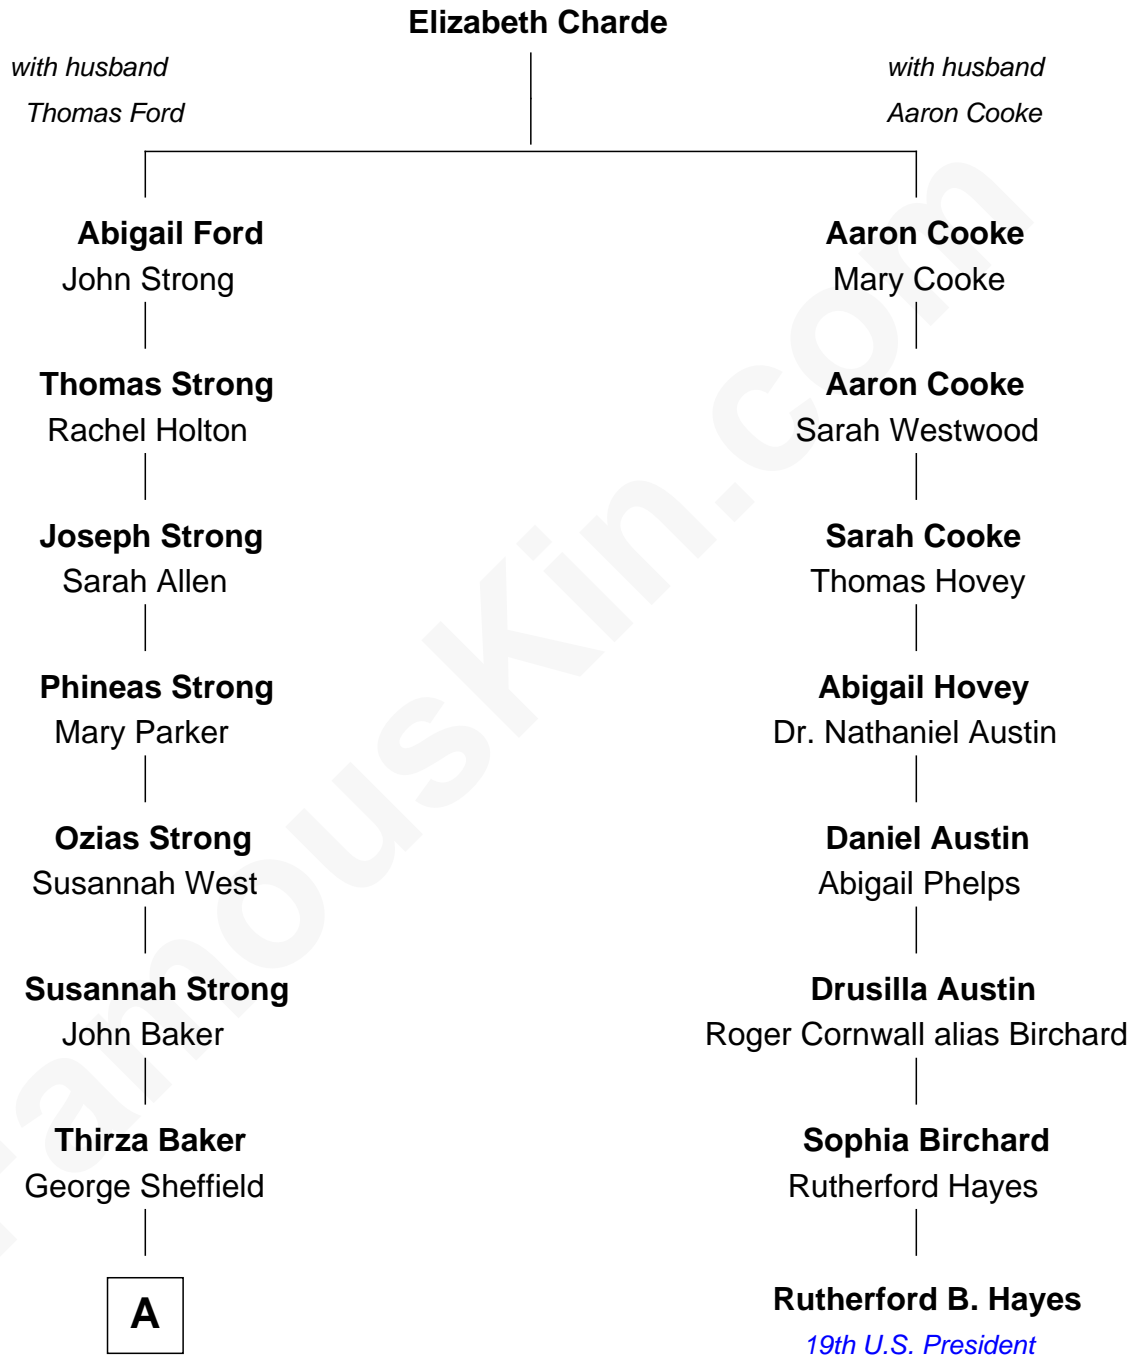

# FamousKin.com Relationship Chart of

**Brooke Shields**

*Movie Actress and Model*

7th cousin 5 times removed of

**Rutherford B. Hayes**

*19th U.S. President*

**A**

—  
**Betsey Sheffield**  
John Keyes Campbell

—  
**Mary L. Campbell**  
Charles Arthur Moore

—  
**Mary Elsie Moore**  
Prince Marina Torlonia

—  
**Princess Donna Marina Torlonia**  
Francis Xavier Shields

—  
**Francis Alexander Shields**  
Theresia Anna Lilian Maria Schmon

—  
**Brooke Shields**  
*Movie Actress and Model*