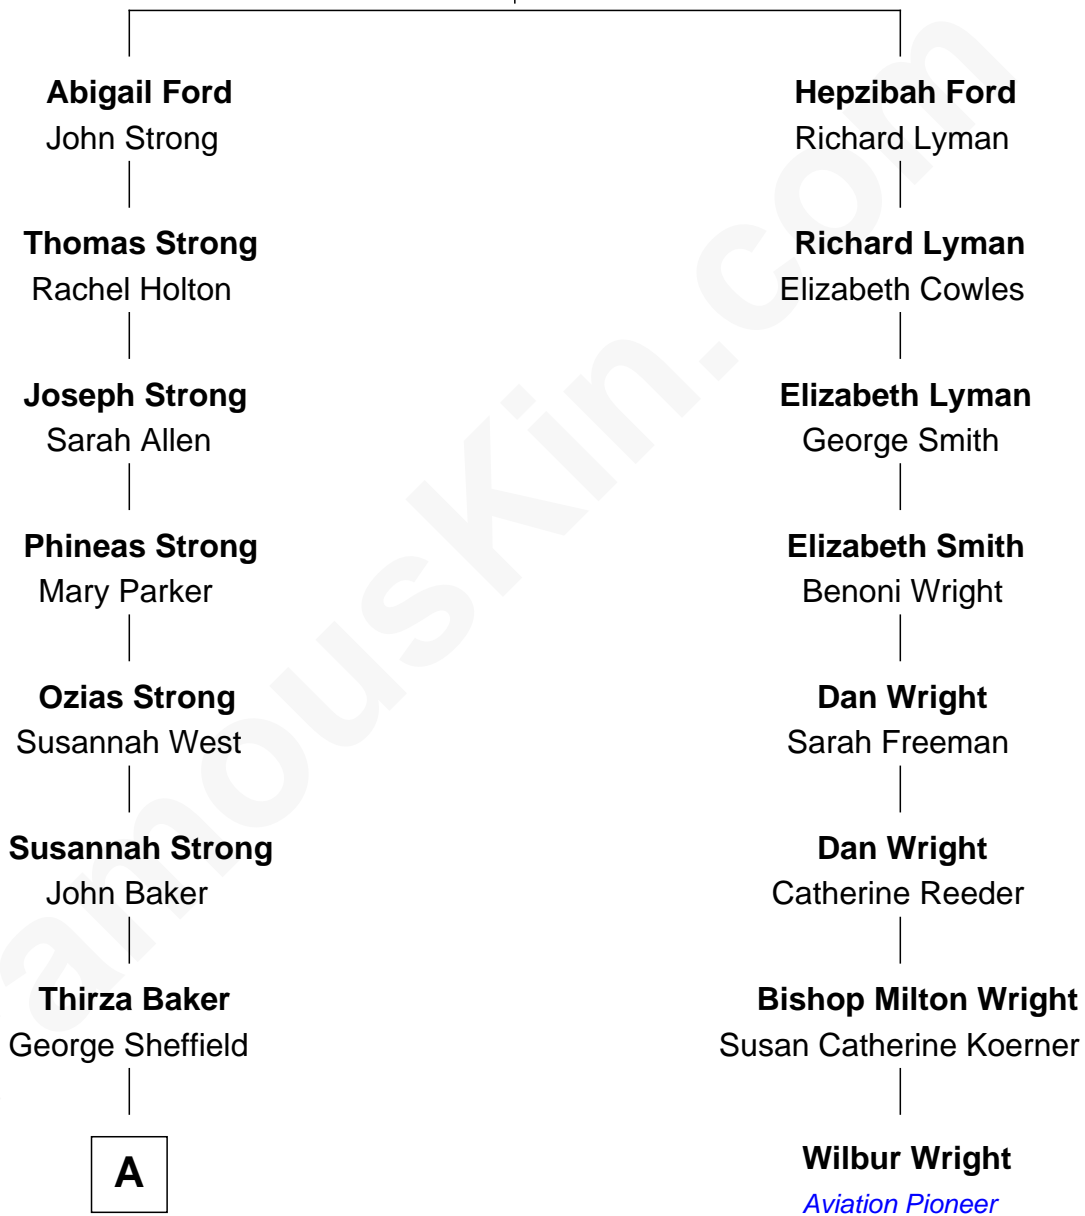

# FamousKin.com Relationship Chart of

**Brooke Shields**

*Movie Actress and Model*

7th cousin 5 times removed of

**Wilbur Wright**

*Wright Brothers - Aviation Pioneer*

**Thomas Ford**  
Elizabeth Charde

**A**

**Betsey Sheffield**  
John Keyes Campbell

**Mary L. Campbell**  
Charles Arthur Moore

**Mary Elsie Moore**  
Prince Marina Torlonia

**Princess Donna Marina Torlonia**  
Francis Xavier Shields

**Francis Alexander Shields**  
Theresia Anna Lilian Maria Schmon

**Brooke Shields**  
*Movie Actress and Model*