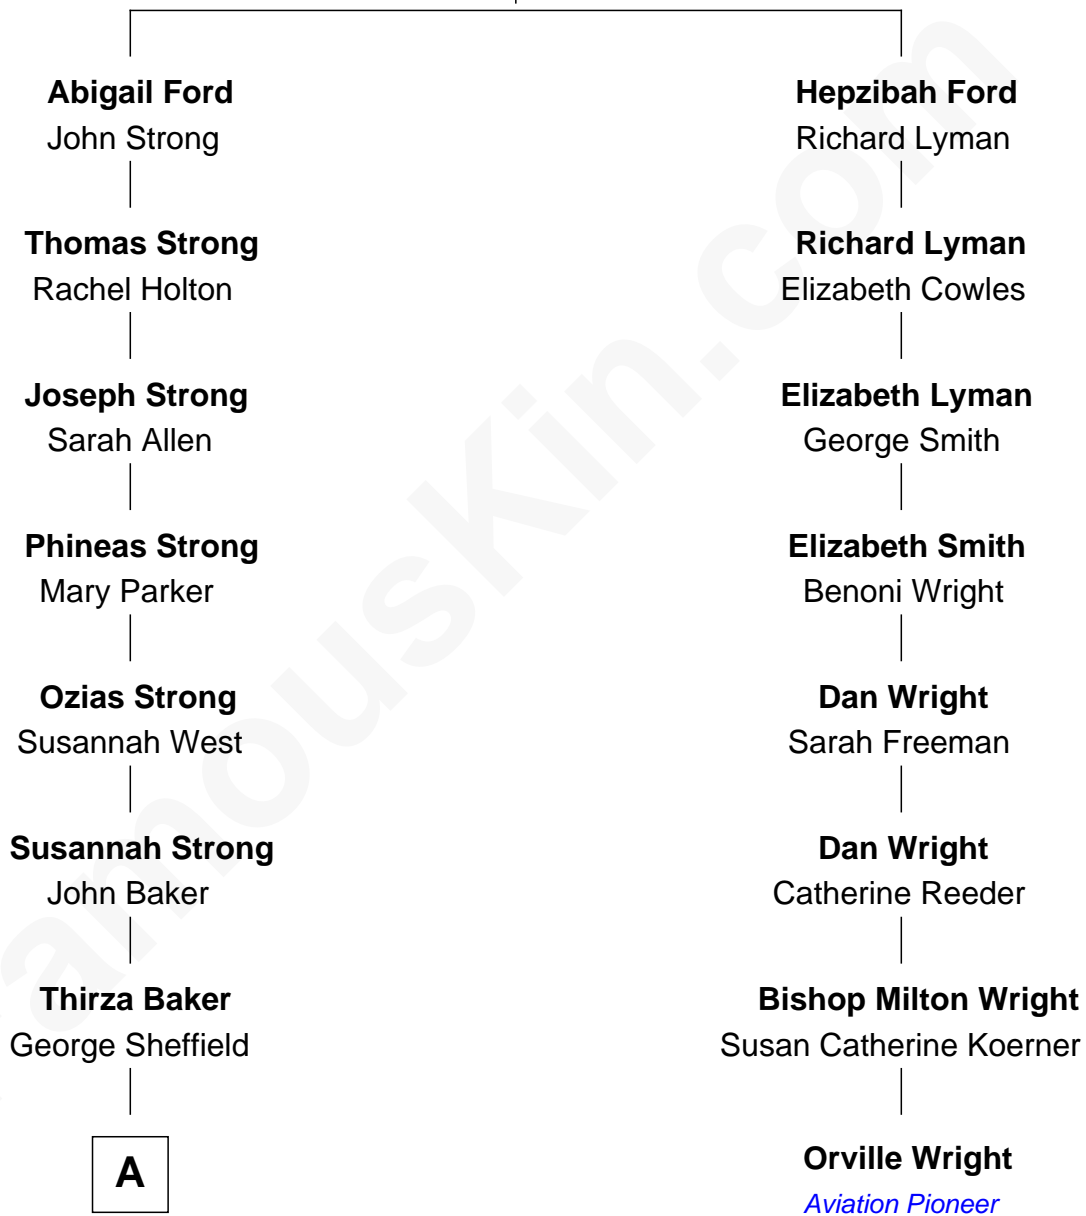

FamousKin.com Relationship Chart of

Brooke Shields

Movie Actress and Model

7th cousin 5 times removed of

Orville Wright

Wright Brothers - Aviation Pioneer

Thomas Ford
Elizabeth Charde

A

Betsey Sheffield
John Keyes Campbell

Mary L. Campbell
Charles Arthur Moore

Mary Elsie Moore
Prince Marina Torlonia

Princess Donna Marina Torlonia
Francis Xavier Shields

Francis Alexander Shields
Theresia Anna Lilian Maria Schmon