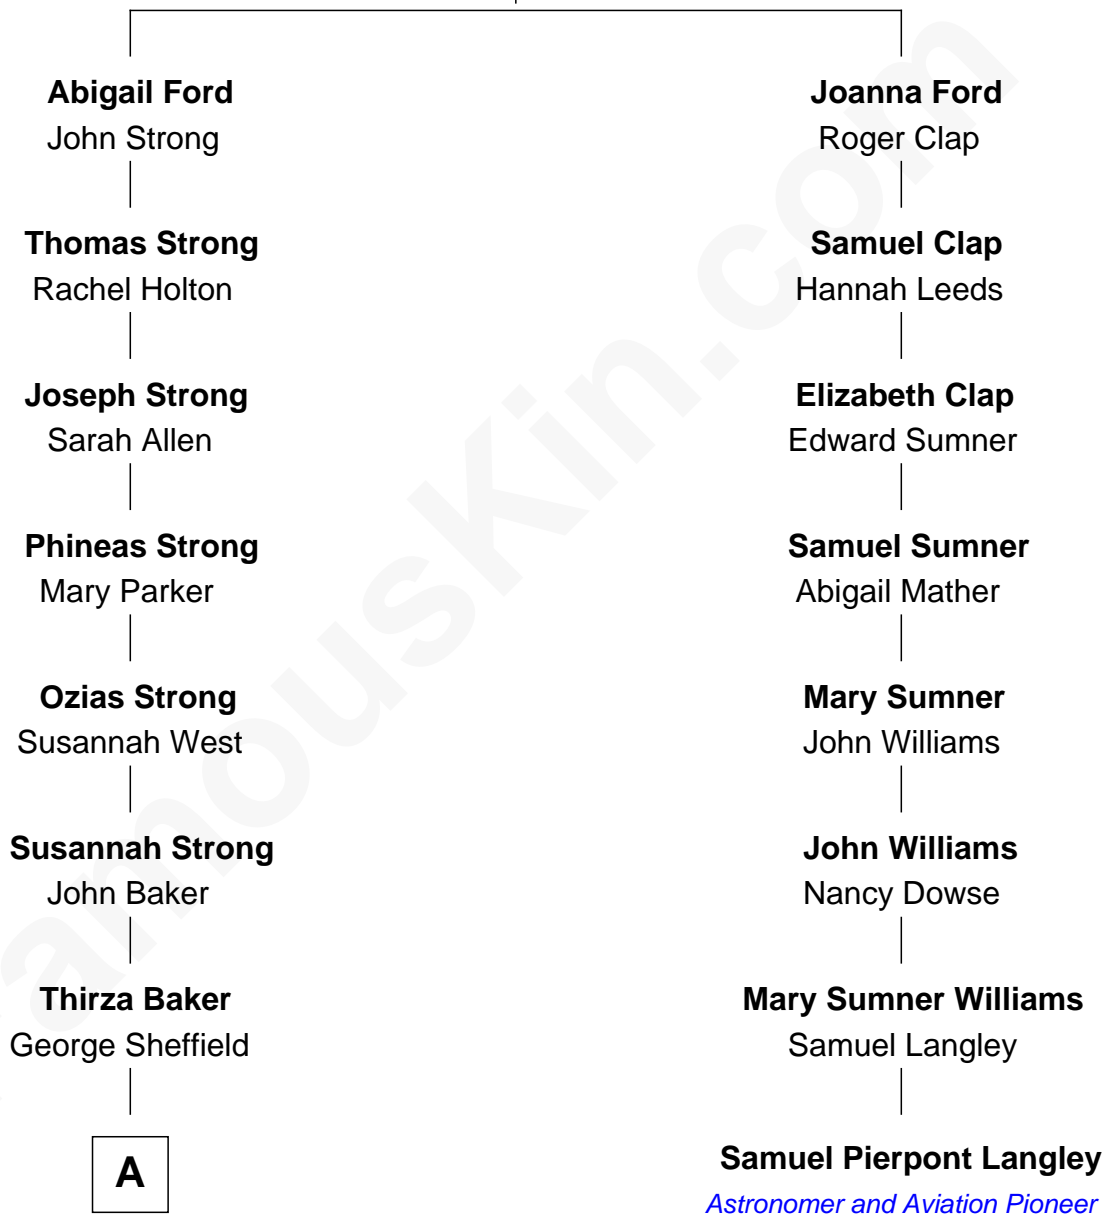

## Relationship Chart of Brooke Shields

*Movie Actress and Model*

7th cousin 5 times removed of

## Samuel Pierpont Langley

*Astronomer and Aviation Pioneer*

**Thomas Ford**  
Elizabeth Charde

**A**

**Betsey Sheffield**  
John Keyes Campbell

**Mary L. Campbell**  
Charles Arthur Moore

**Mary Elsie Moore**  
Prince Marina Torlonia