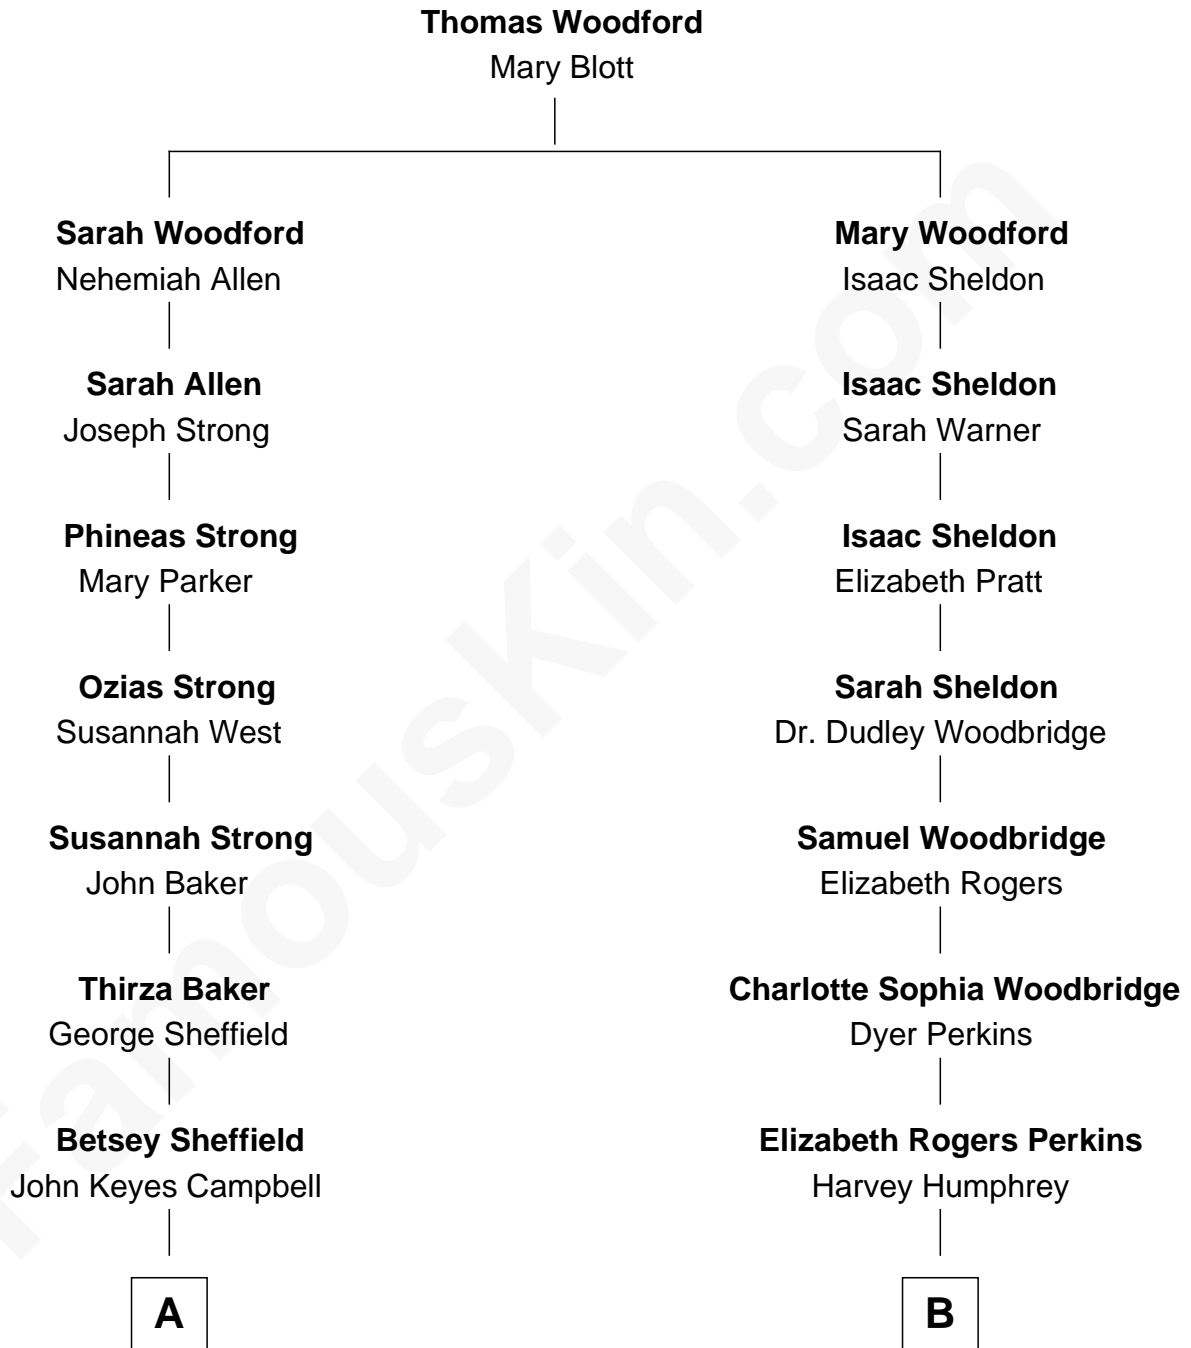

FamousKin.com Relationship Chart of

Brooke Shields

Movie Actress and Model

9th cousin 2 times removed of

Humphrey Bogart

Movie Actor

A

Mary L. Campbell
Charles Arthur Moore

Mary Elsie Moore
Prince Marina Torlonia

Princess Donna Marina Torlonia
Francis Xavier Shields

Francis Alexander Shields
Theresia Anna Lilian Maria Schmon

Brooke Shields
Movie Actress and Model

B

John Perkins Humphrey
Frances Dewey Churchill