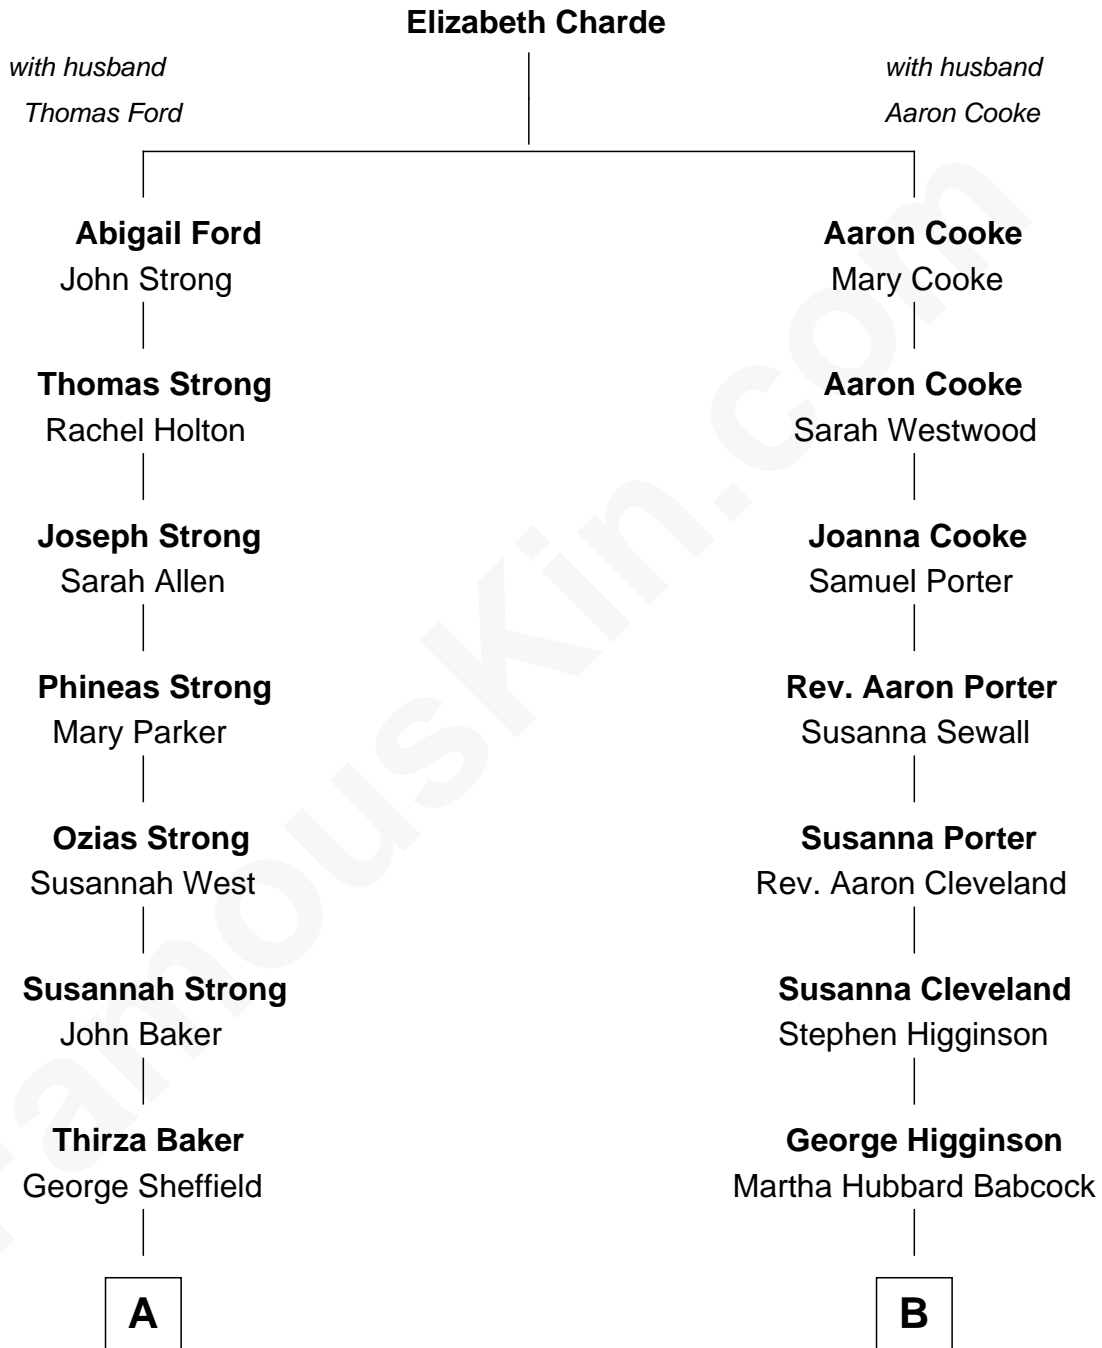

FamousKin.com
Relationship Chart of
Brooke Shields

Movie Actress and Model

8th cousin 4 times removed of

Henry Lee Higginson

Founder of the Boston Symphony Orchestra

A

Betsey Sheffield
John Keyes Campbell

Mary L. Campbell
Charles Arthur Moore

Mary Elsie Moore
Prince Marina Torlonia

Princess Donna Marina Torlonia
Francis Xavier Shields

Francis Alexander Shields
Theresia Anna Lilian Maria Schmon

Brooke Shields
Movie Actress and Model

B

George Higginson
Mary Cabot Lee