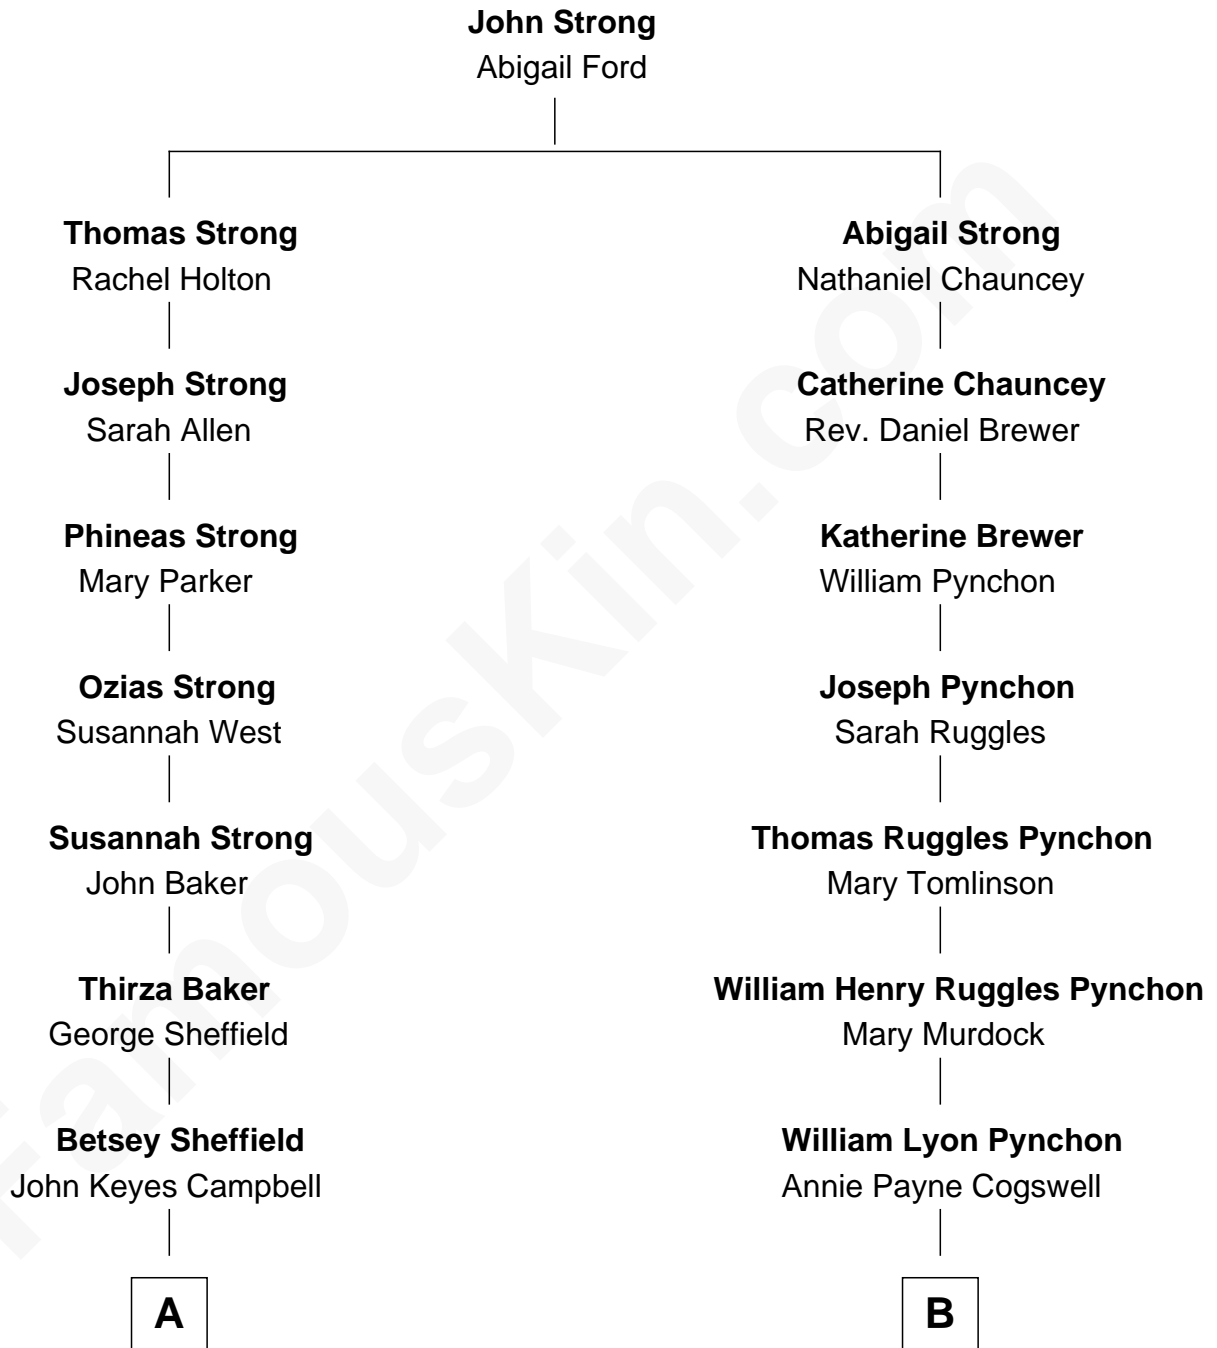

FamousKin.com Relationship Chart of

Brooke Shields

Movie Actress and Model

9th cousin 2 times removed of

Thomas Pynchon

American Novelist

A

Mary L. Campbell
Charles Arthur Moore

Mary Elsie Moore
Prince Marina Torlonia

Princess Donna Marina Torlonia
Francis Xavier Shields

Francis Alexander Shields
Theresia Anna Lilian Maria Schmon

Brooke Shields
Movie Actress and Model

B

William Henry Chichele Pynchon
Carrie Susan Moyses

Thomas Ruggles Pynchon
Catherine Frances Bennett

Thomas Pynchon
Novelist