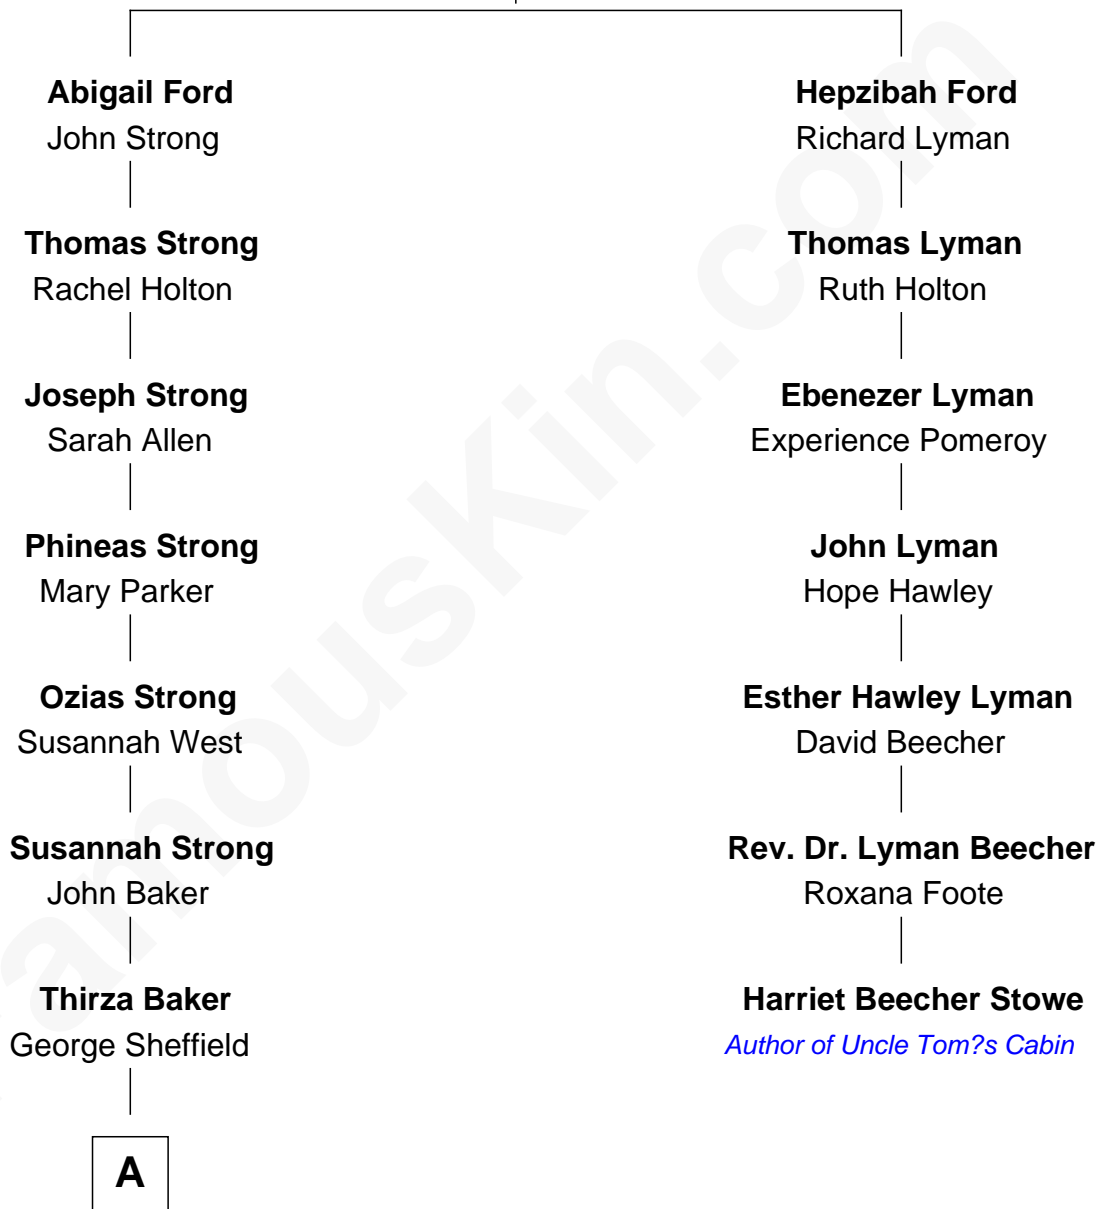

FamousKin.com

Relationship Chart of

Brooke Shields

Movie Actress and Model

6th cousin 6 times removed of

Harriet Beecher Stowe

Author of Uncle Tom's Cabin

Thomas Ford
Elizabeth Charde

A

Betsey Sheffield
John Keyes Campbell

Mary L. Campbell
Charles Arthur Moore

Mary Elsie Moore
Prince Marina Torlonia

Princess Donna Marina Torlonia
Francis Xavier Shields

Francis Alexander Shields
Theresia Anna Lilian Maria Schmon