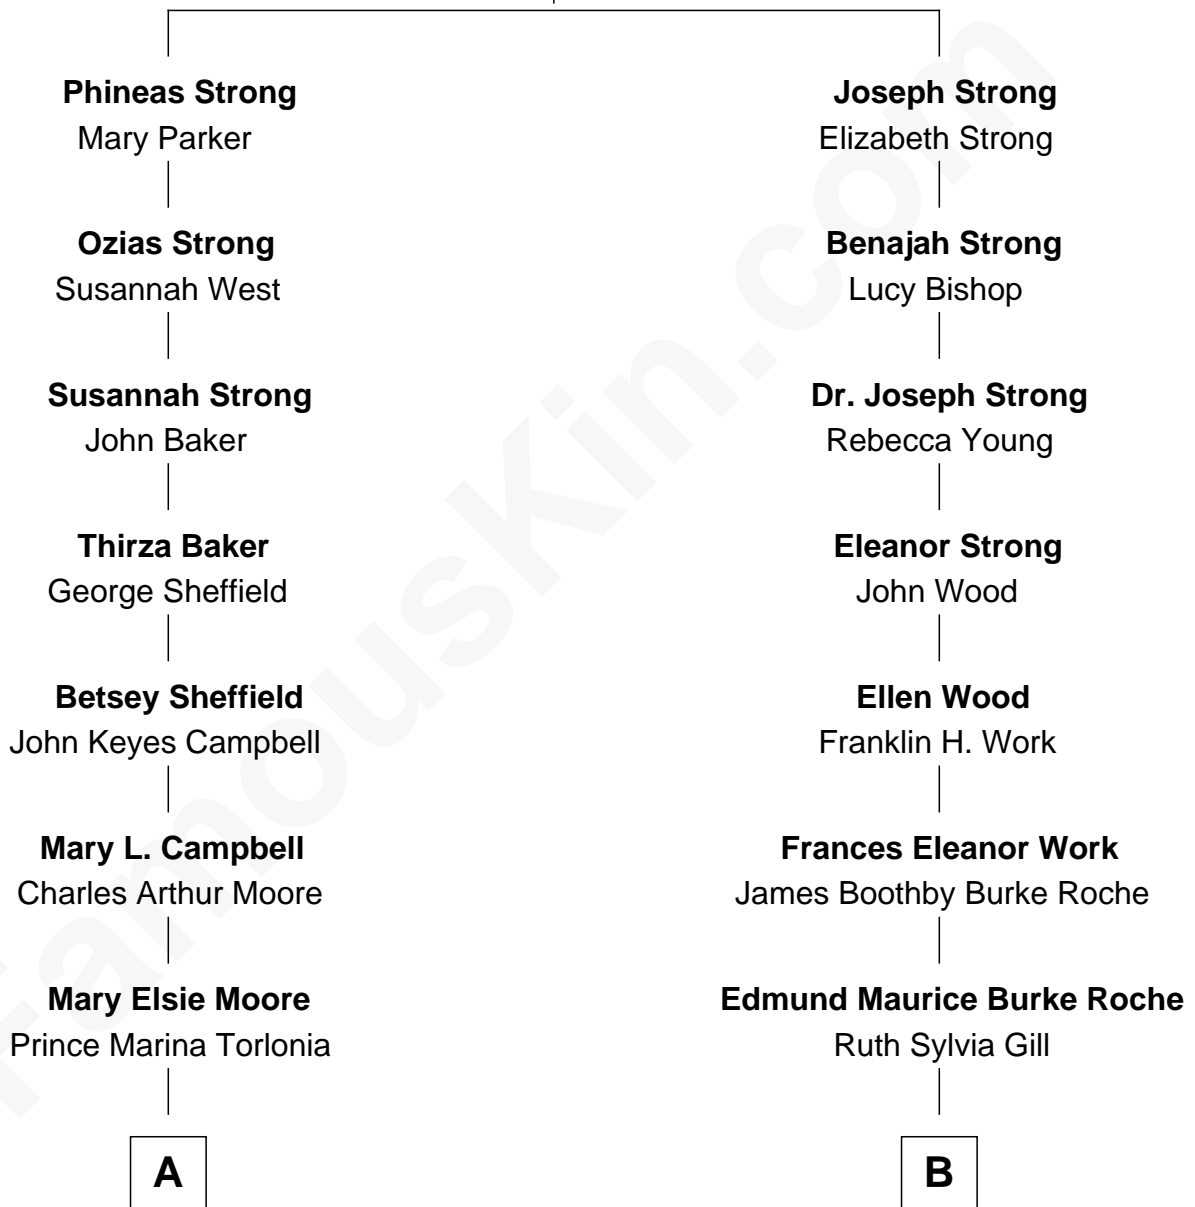

FamousKin.com Relationship Chart of

Brooke Shields

Movie Actress and Model

9th cousin of

Prince Harry

Duke of Sussex

Joseph Strong

Sarah Allen