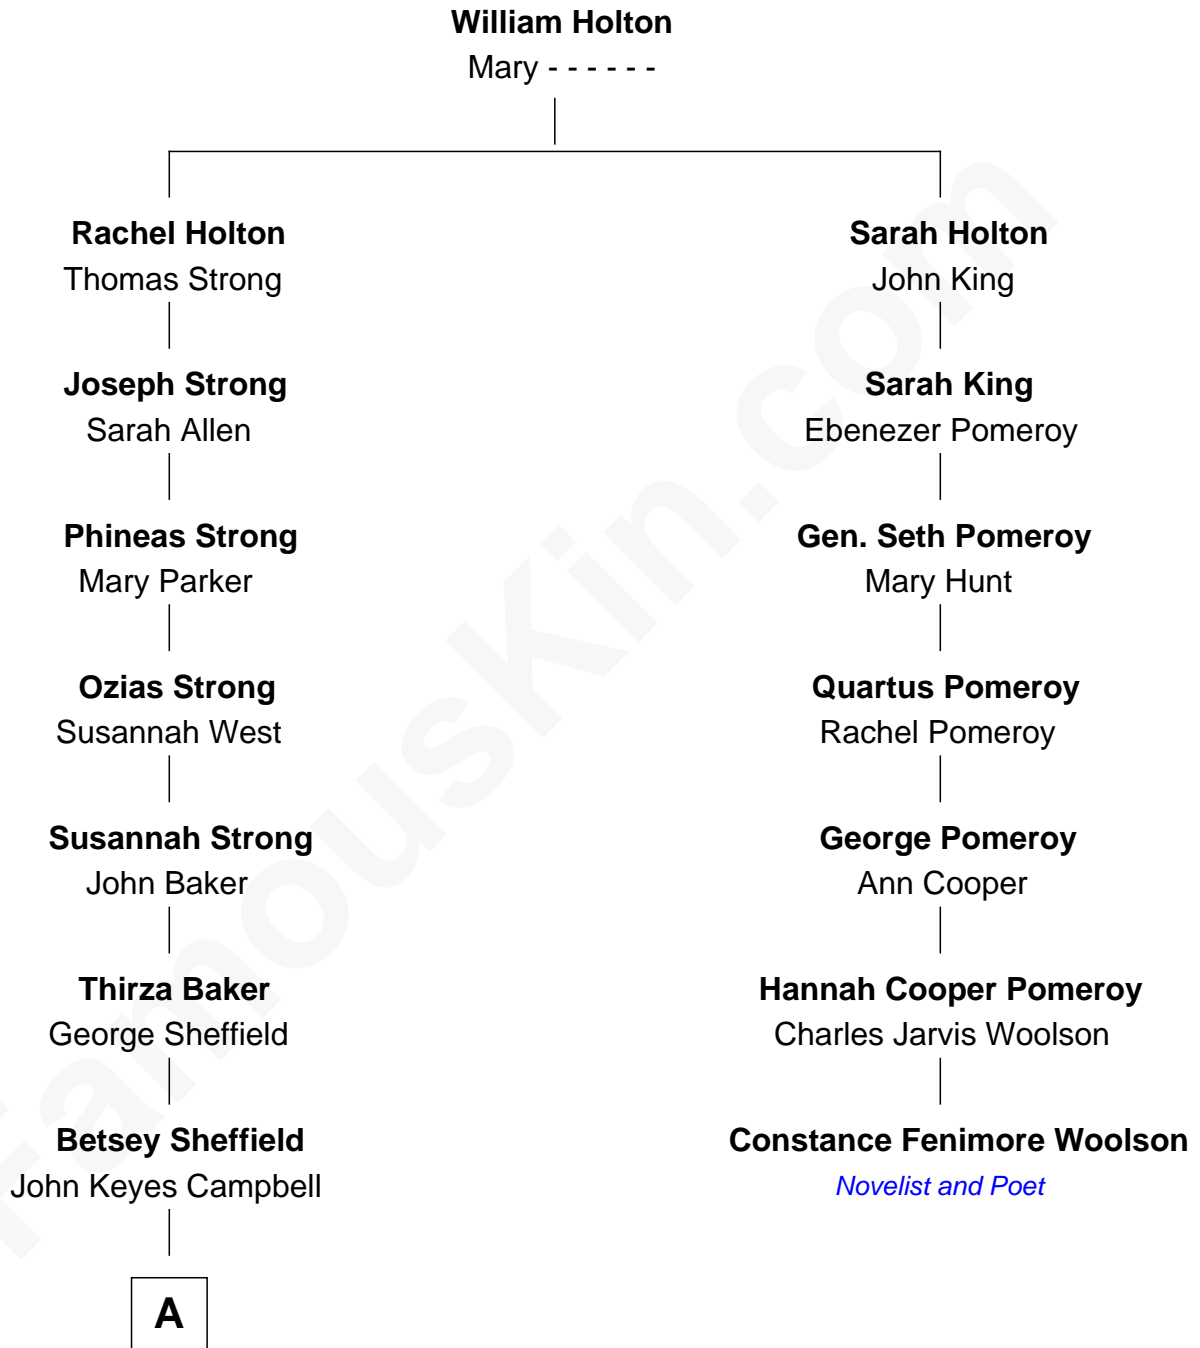

FamousKin.com

Relationship Chart of

Brooke Shields

Movie Actress and Model

6th cousin 5 times removed of

Constance Fenimore Woolson

Victorian Novelist and Poet

A

—
Mary L. Campbell
Charles Arthur Moore

—
Mary Elsie Moore
Prince Marina Torlonia

—
Princess Donna Marina Torlonia
Francis Xavier Shields

—
Francis Alexander Shields
Theresia Anna Lilian Maria Schmon

—
Brooke Shields
Movie Actress and Model