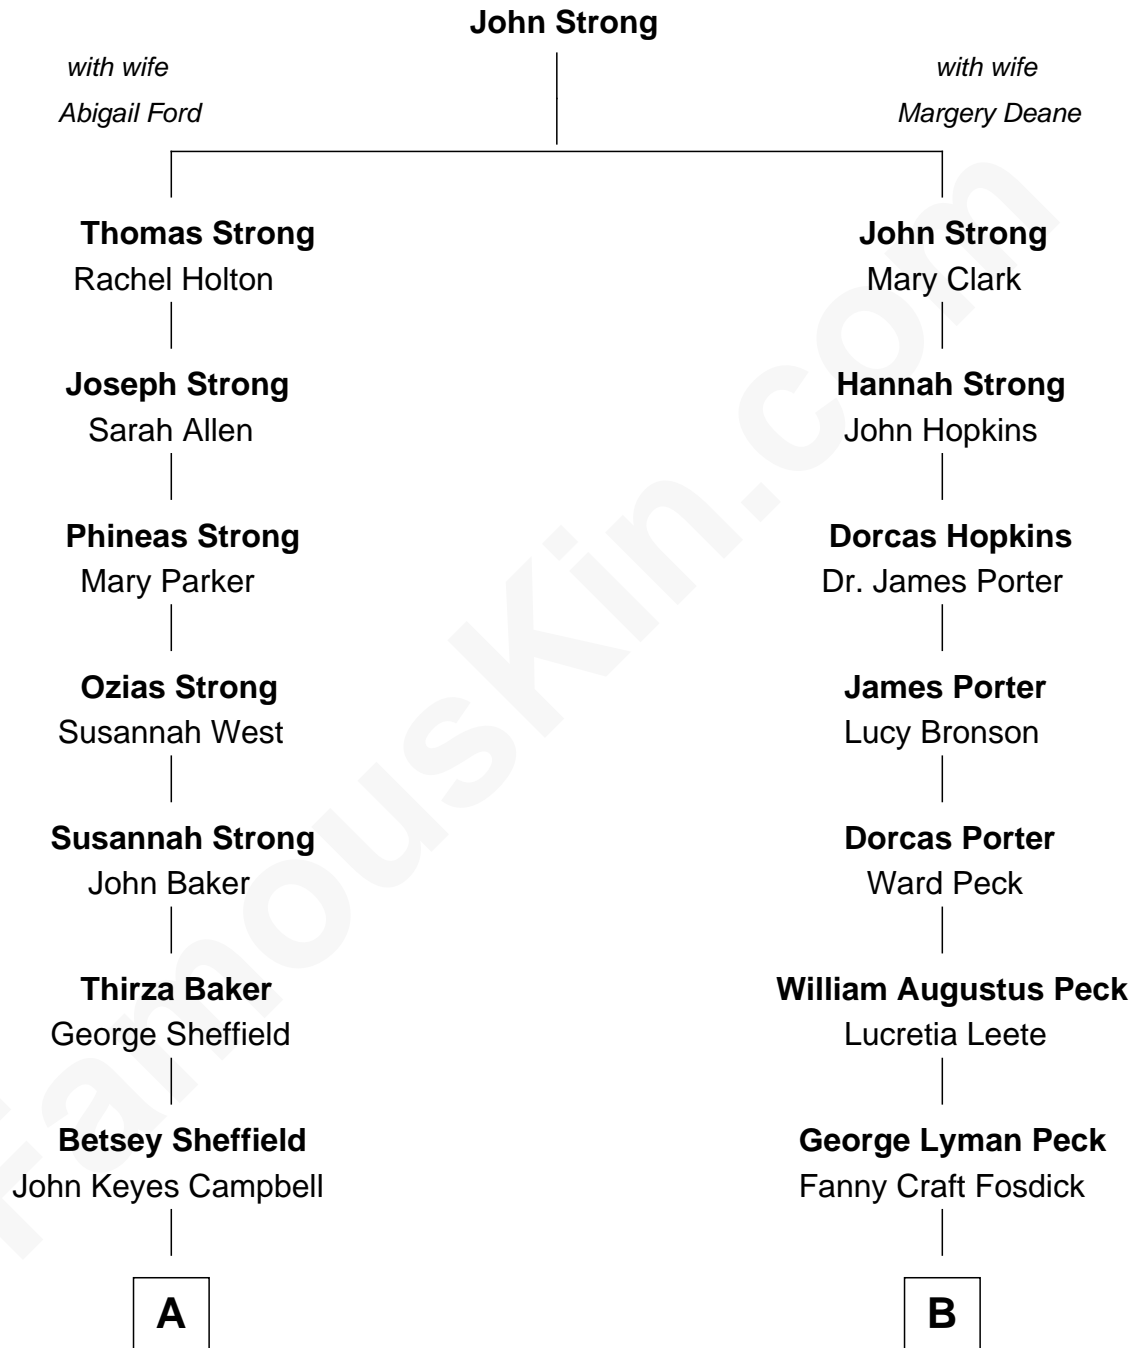

## Relationship Chart of

### Brooke Shields

*Movie Actress and Model*

10th cousin 1 time removed of

**Mizuo Peck**

*TV and Movie Actress*

**A**

**Mary L. Campbell**  
Charles Arthur Moore

**Mary Elsie Moore**  
Prince Marina Torlonia