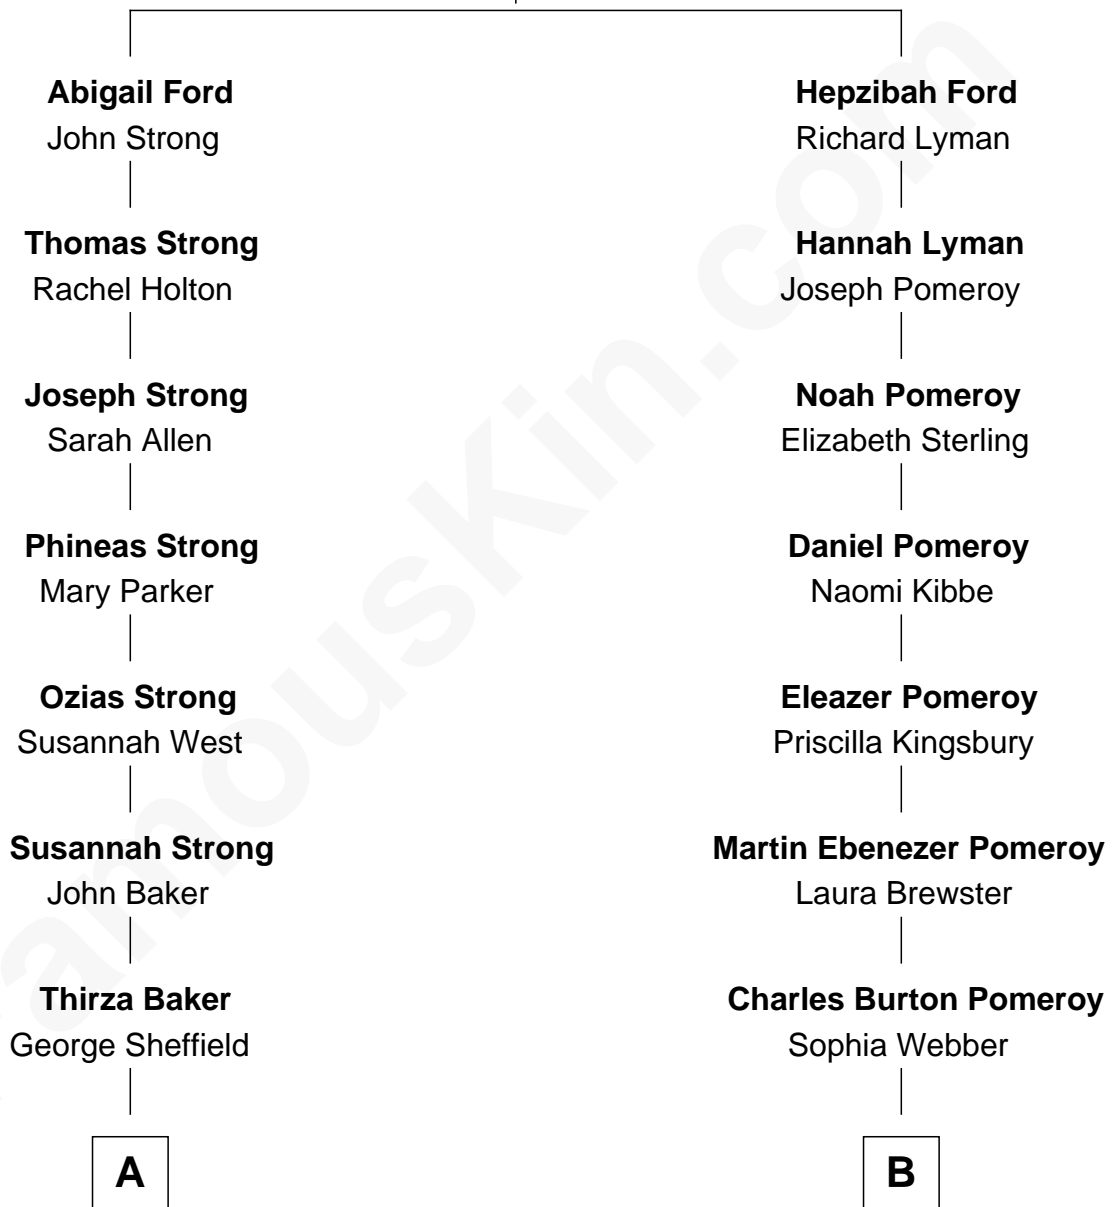

FamousKin.com Relationship Chart of

Brooke Shields

Movie Actress and Model

9th cousin 3 times removed of

Brewster H. Shaw

NASA Astronaut

Thomas Ford
Elizabeth Charde

A

Betsey Sheffield
John Keyes Campbell

Mary L. Campbell
Charles Arthur Moore

Mary Elsie Moore
Prince Marina Torlonia

Princess Donna Marina Torlonia
Francis Xavier Shields

Francis Alexander Shields
Theresia Anna Lilian Maria Schmon

Brooke Shields
Movie Actress and Model

B

Adelle Pomeroy
John Thomas Shaw

Brewster Hopkinson Shaw
Leone Marguerite Lee

Brewster H. Shaw
NASA Astronaut