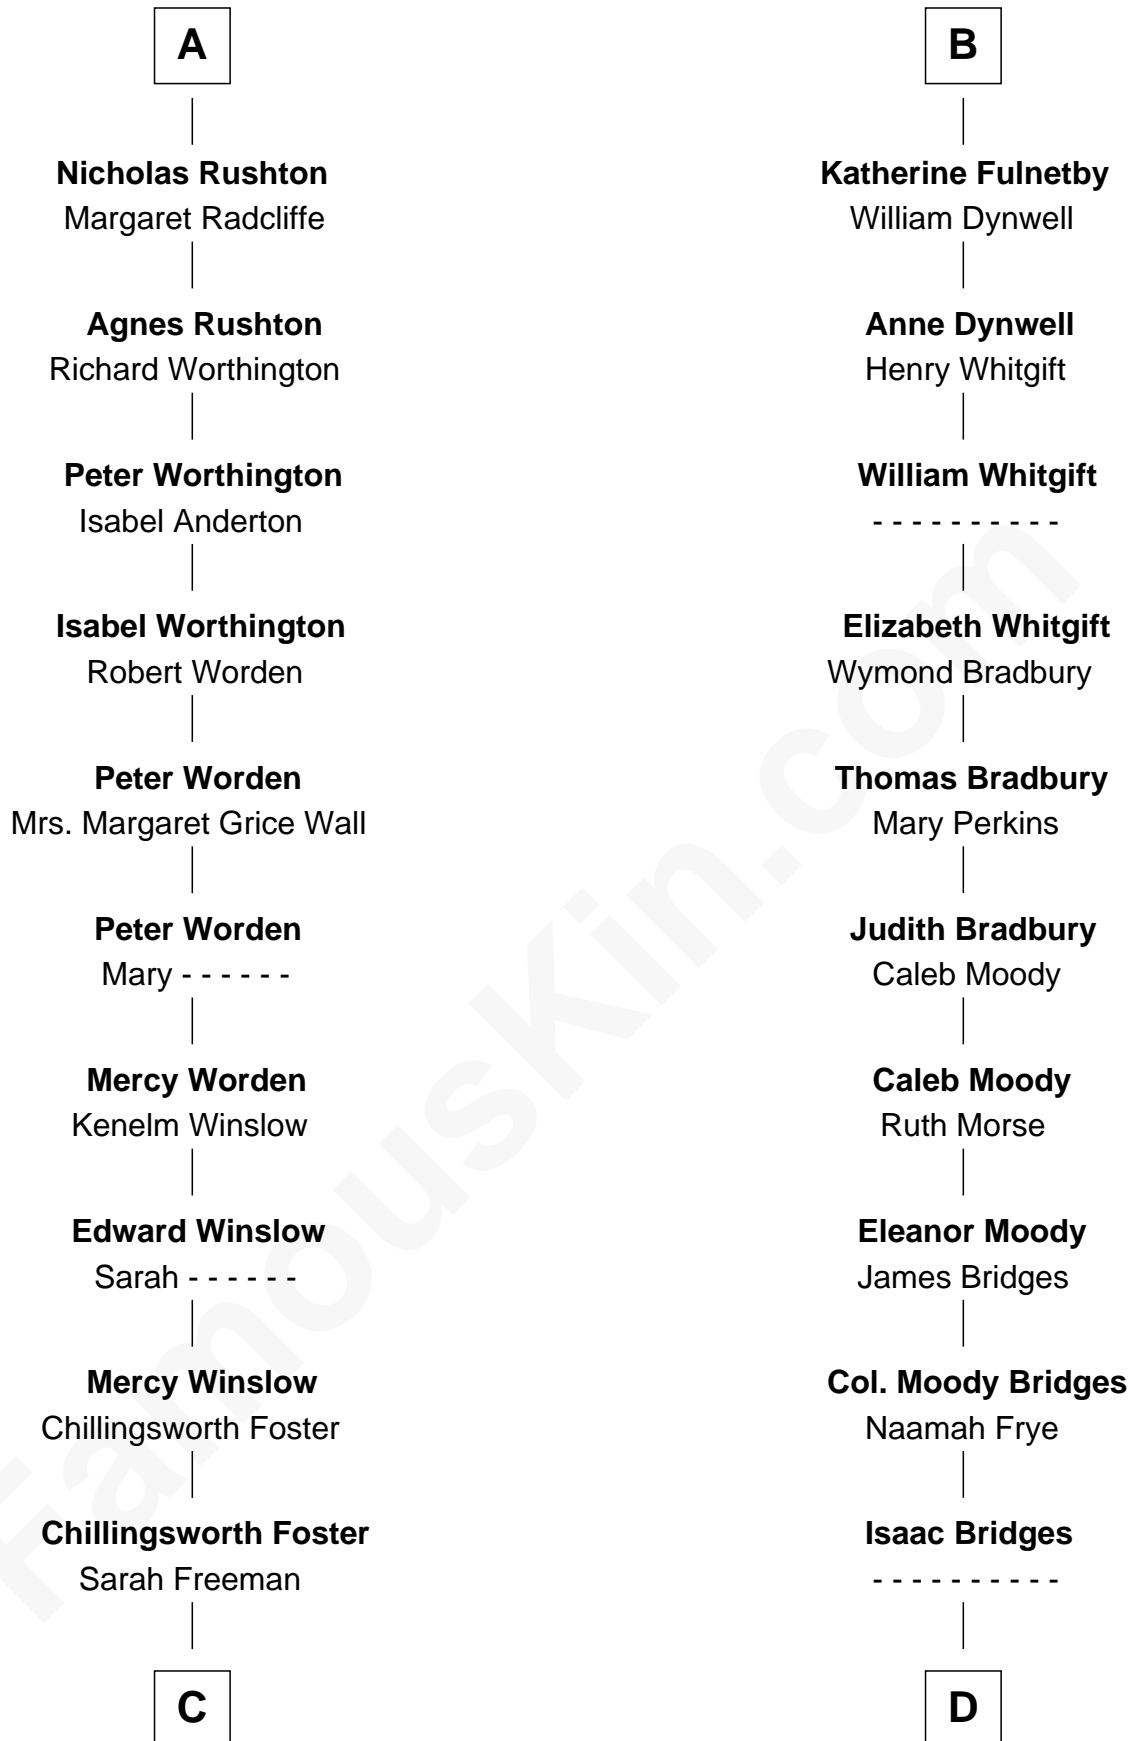

# FamousKin.com Relationship Chart of

**Bing Crosby**

*Singer and Movie Actor*

21st cousin of

**Owen Brewster**

*54th Governor of Maine*

**Sir William de Ros**

Eustache Fitz Ralph

**C**

**Ruby Foster**  
Nathaniel Crosby

**Nathaniel Crosby**  
Mary Lincoln

**Nathaniel Crosby**  
Cordelia Jane Smith

**Harry Lincoln Crosby**  
Catherine Harrigan

**Bing Crosby**  
*Singer and Movie Actor*

**D**

**Abiezer Bridges**  
Deborah Stover

**Rev. Otis Bridges**  
Margaret Owen

**Owen W. Bridges**  
Lydia A. -----

**Carrie S. Bridges**  
William Edmund Brewster

**Owen Brewster**  
*54th Governor of Maine*