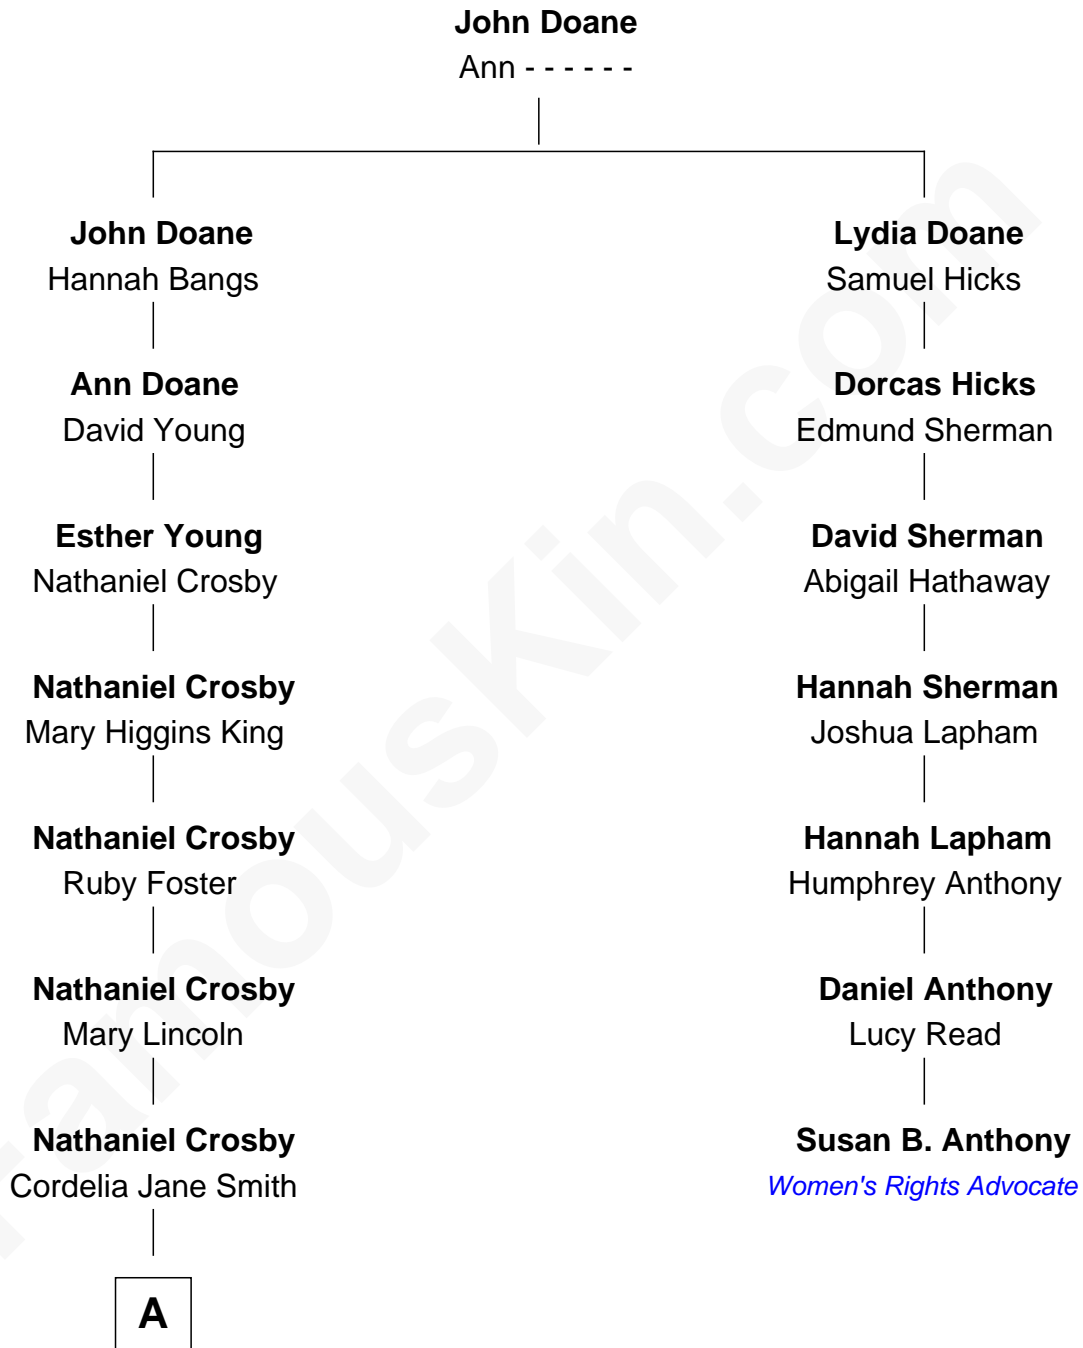

FamousKin.com

Relationship Chart of

Bing Crosby

Singer and Movie Actor

6th cousin 2 times removed of

Susan B. Anthony

Women's Rights Advocate

A

|
Harry Lincoln Crosby

Catherine Harrigan

|
Bing Crosby

Singer and Movie Actor

FamousKin.com