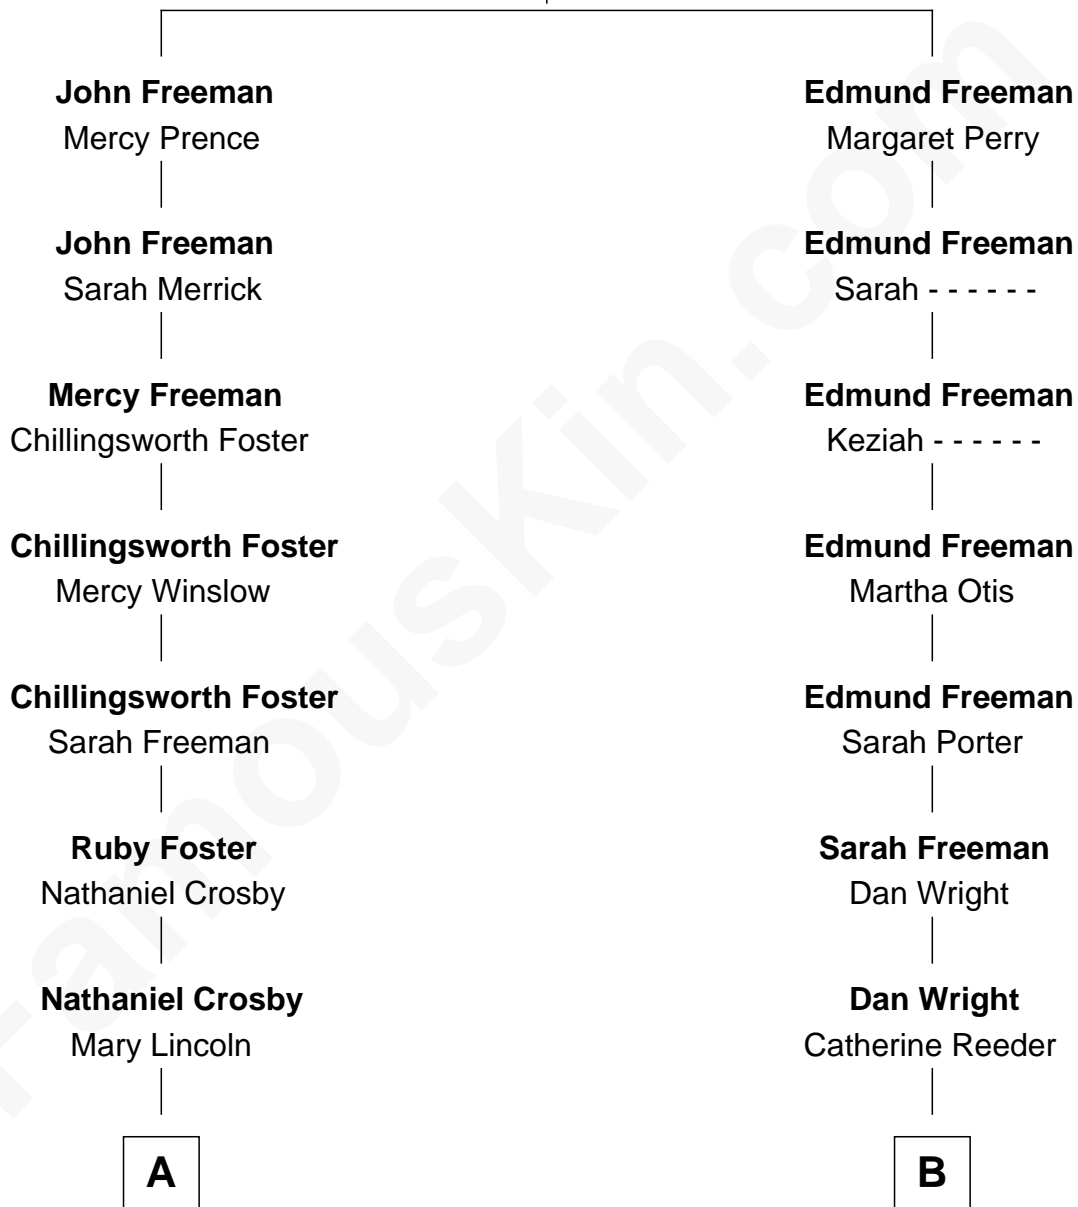

FamousKin.com Relationship Chart of

Bing Crosby

Singer and Movie Actor

8th cousin 1 time removed of

Orville Wright

Wright Brothers - Aviation Pioneer

Edmund Freeman

Bennett Hodsoll

A

Nathaniel Crosby
Cordelia Jane Smith

Harry Lincoln Crosby
Catherine Harrigan

Bing Crosby
Singer and Movie Actor

B

Bishop Milton Wright
Susan Catherine Koerner

Orville Wright
Aviation Pioneer

FamousKin.com