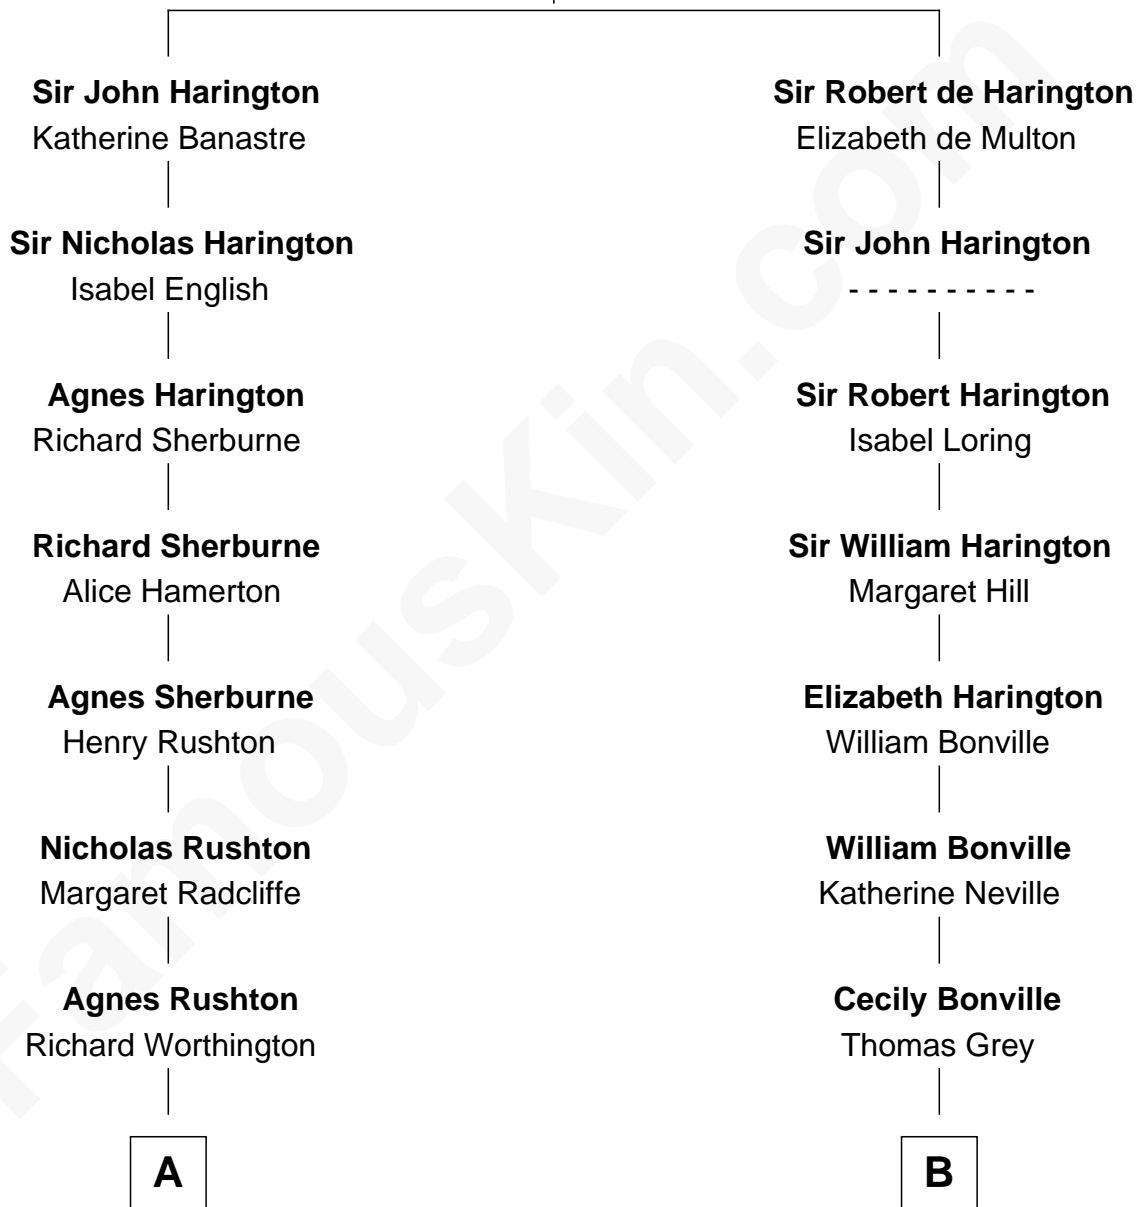

FamousKin.com Relationship Chart of

Bing Crosby

Singer and Movie Actor

19th cousin 2 times removed of

Herbert Hoover

31st U.S. President

Sir John de Harington

Joan - - - - -

C

Nathaniel Crosby
Cordelia Jane Smith

Harry Lincoln Crosby
Catherine Harrigan

Bing Crosby
Singer and Movie Actor

D

Endymia Winn
Thomas Sherwood

Lucinda Sherwood
John Minthorn

Theodore Minthorn
Mary Wasley