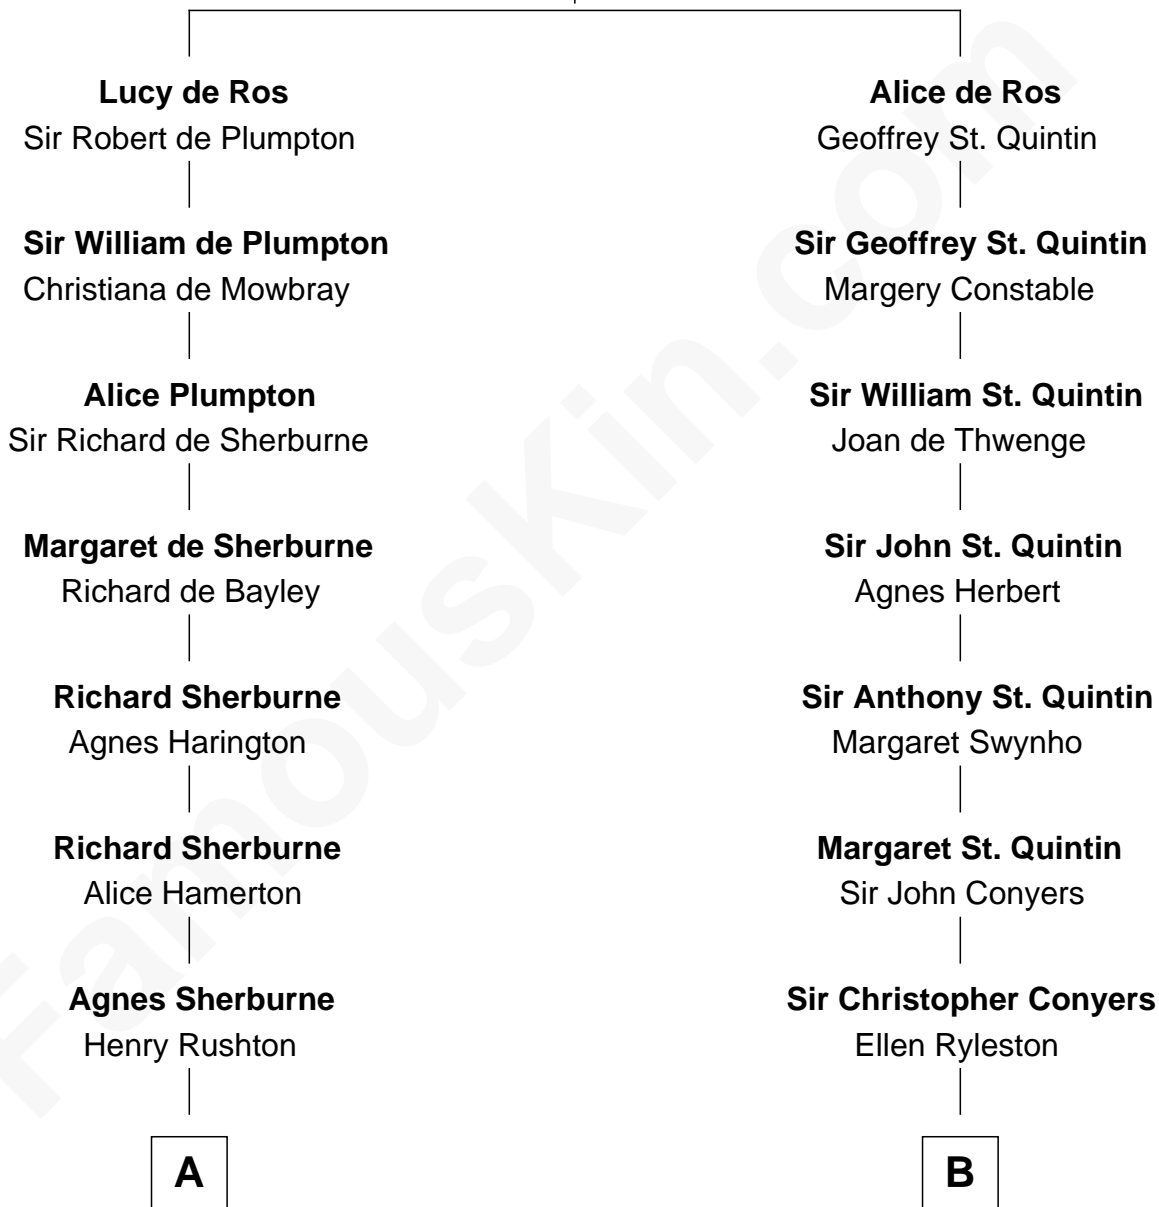

FamousKin.com

Relationship Chart of

Bing Crosby

Singer and Movie Actor

19th cousin 2 times removed of

Ellen Louise (Axson) Wilson

First Lady of President Woodrow Wilson

Sir William de Ros
Eustache Fitz Ralph

Rev. Samuel Edward Axson
Margaret Jane Hoyt

Ellen Louise (Axson) Wilson
First Lady of Woodrow Wilson

FamousKin.com