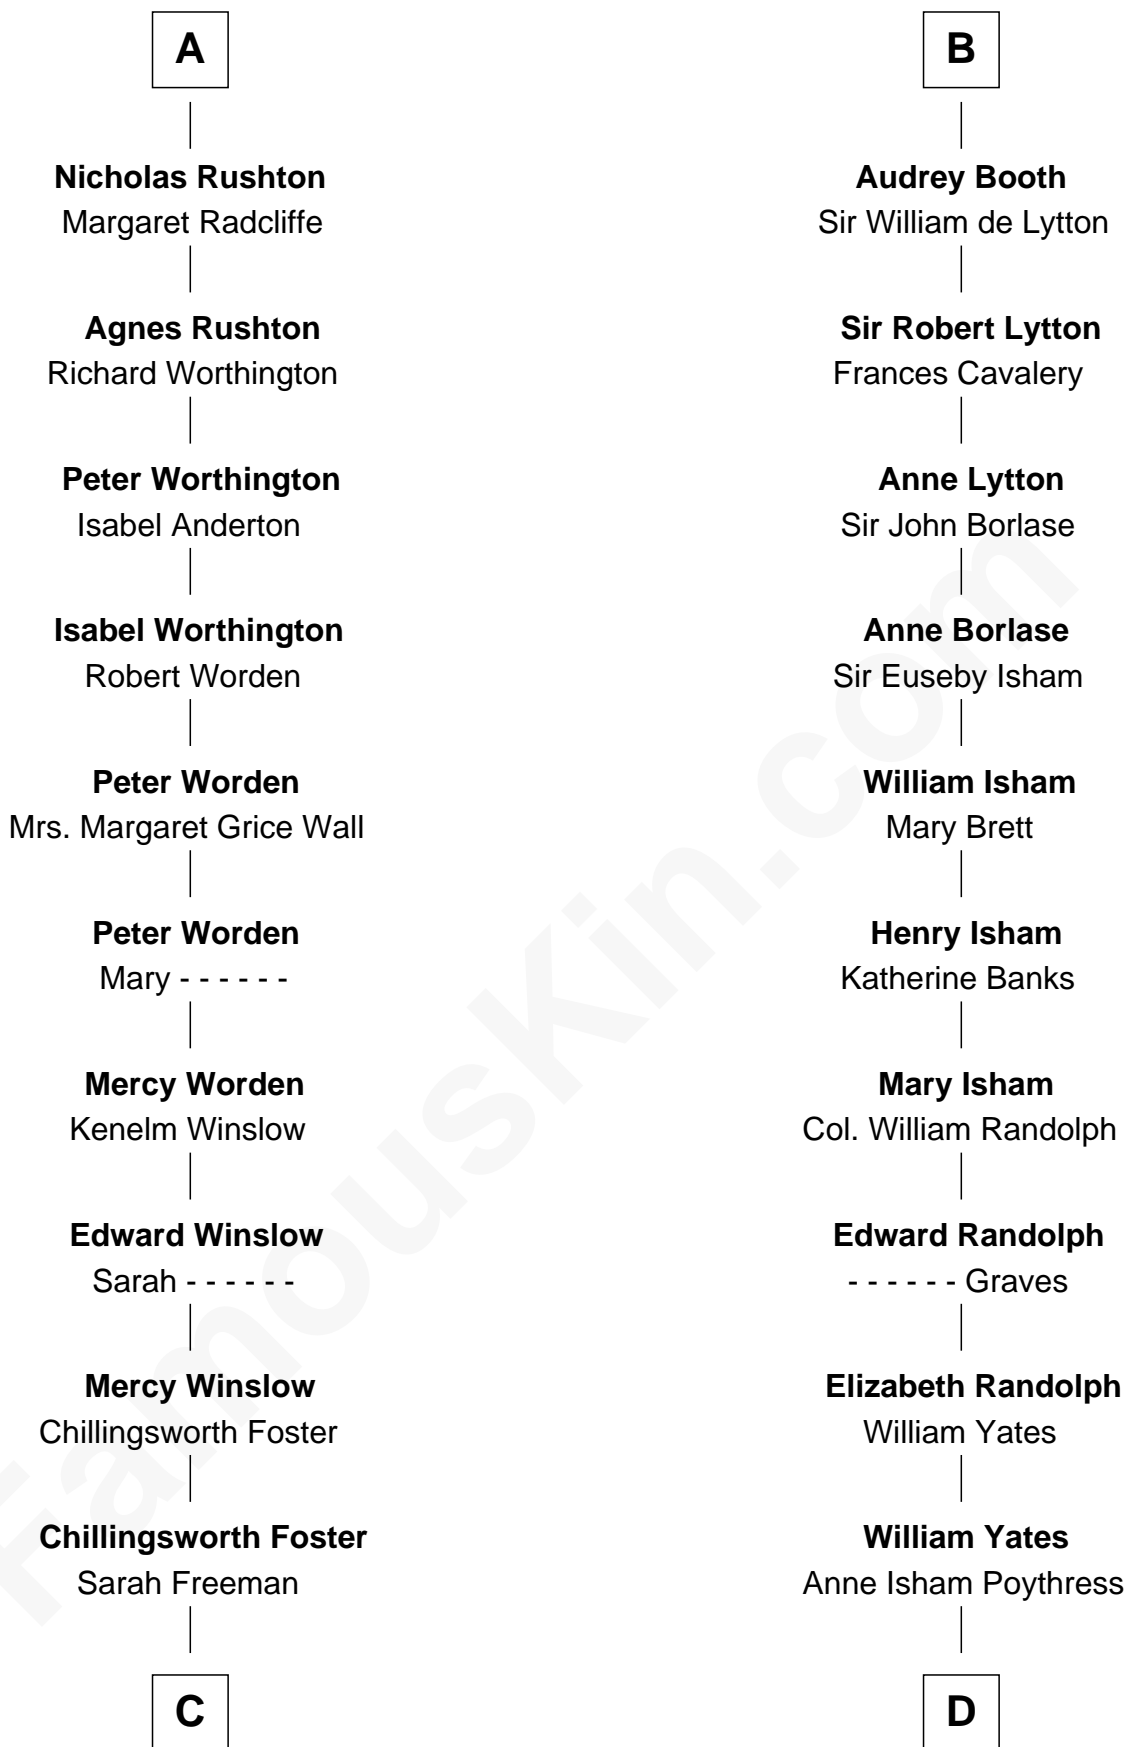

FamousKin.com

Relationship Chart of

Bing Crosby

Singer and Movie Actor

19th cousin 2 times removed of

William Fishback

17th Governor of Arkansas

Sir William de Ros

Eustache Fitz Ralph

C

Ruby Foster
Nathaniel Crosby

Nathaniel Crosby
Mary Lincoln

Nathaniel Crosby
Cordelia Jane Smith

Harry Lincoln Crosby
Catherine Harrigan

Bing Crosby
Singer and Movie Actor

D

Benjamin Poythress Yates
Elizabeth Frances Stith

Sophia Ann Yates
Frederick Fishback

William Fishback
17th Governor of Arkansas

FamousKin.com