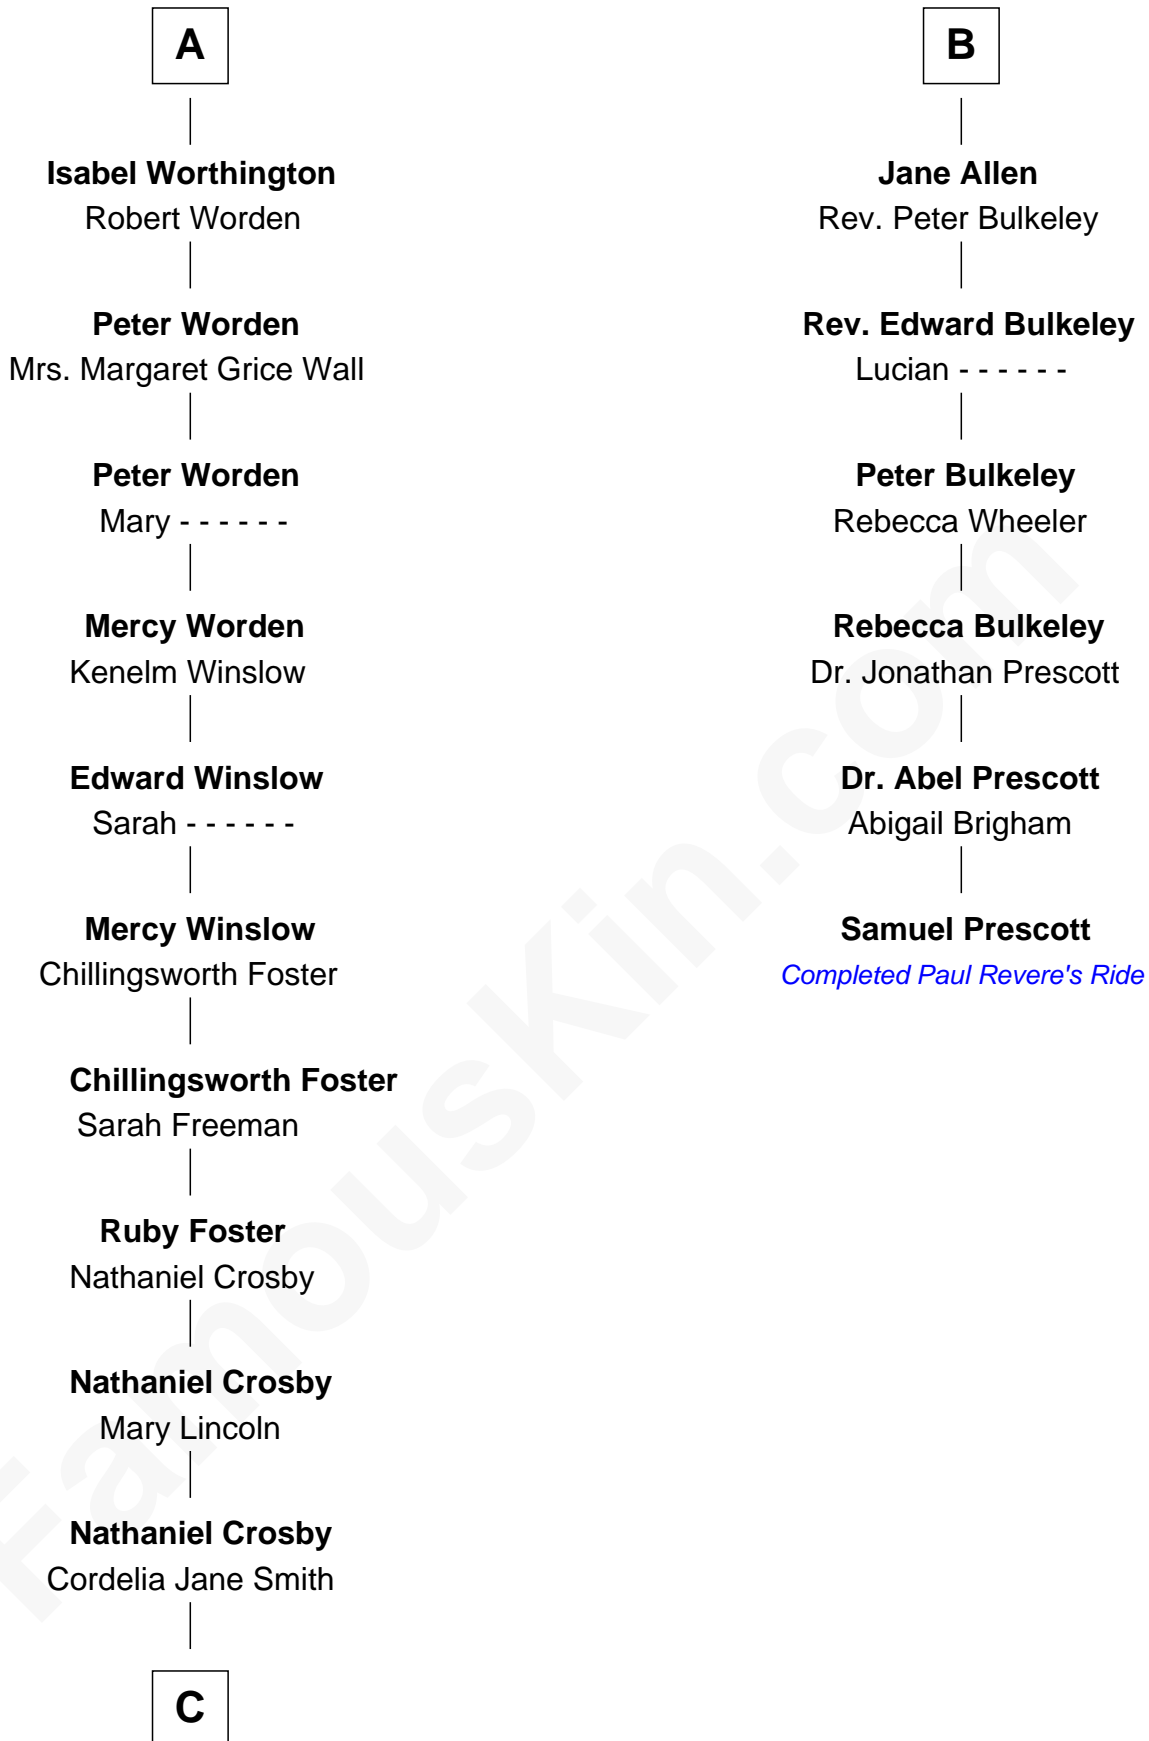

FamousKin.com Relationship Chart of

Bing Crosby

Singer and Movie Actor

12th cousin 6 times removed of

Samuel Prescott

Completed Paul Revere's Midnight Ride

C

Harry Lincoln Crosby

Catherine Harrigan

Bing Crosby

Singer and Movie Actor

FamousKin.com