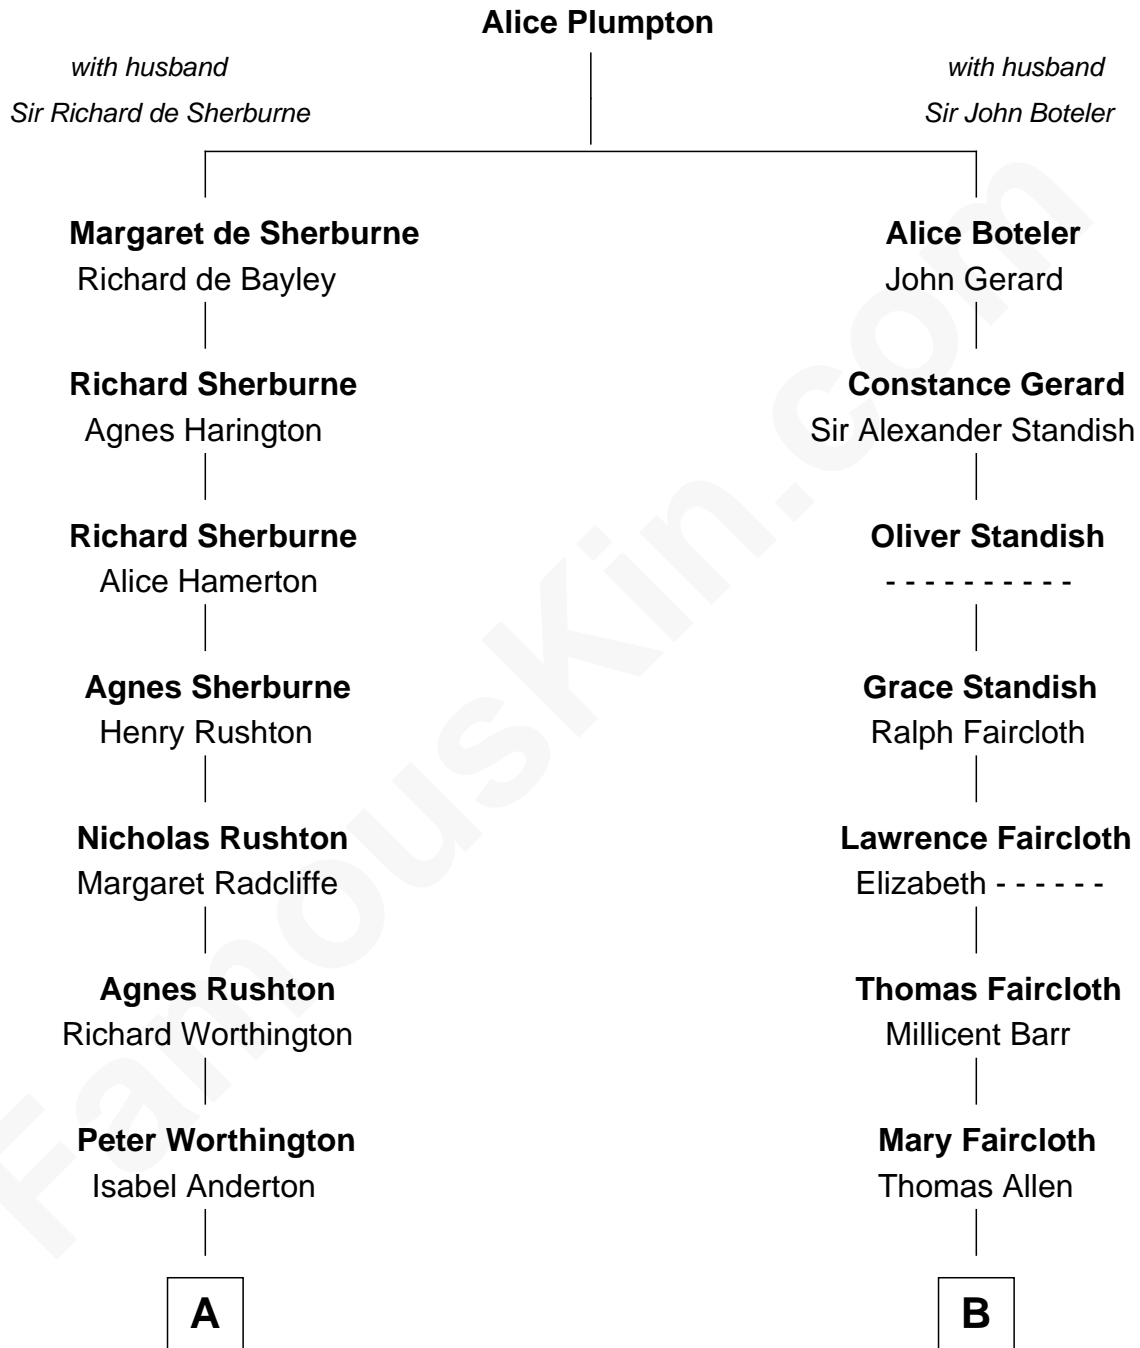

FamousKin.com Relationship Chart of

Bing Crosby

Singer and Movie Actor

12th cousin 6 times removed of

Samuel Prescott

Completed Paul Revere's Midnight Ride

C

Harry Lincoln Crosby

Catherine Harrigan

Bing Crosby

Singer and Movie Actor

FamousKin.com