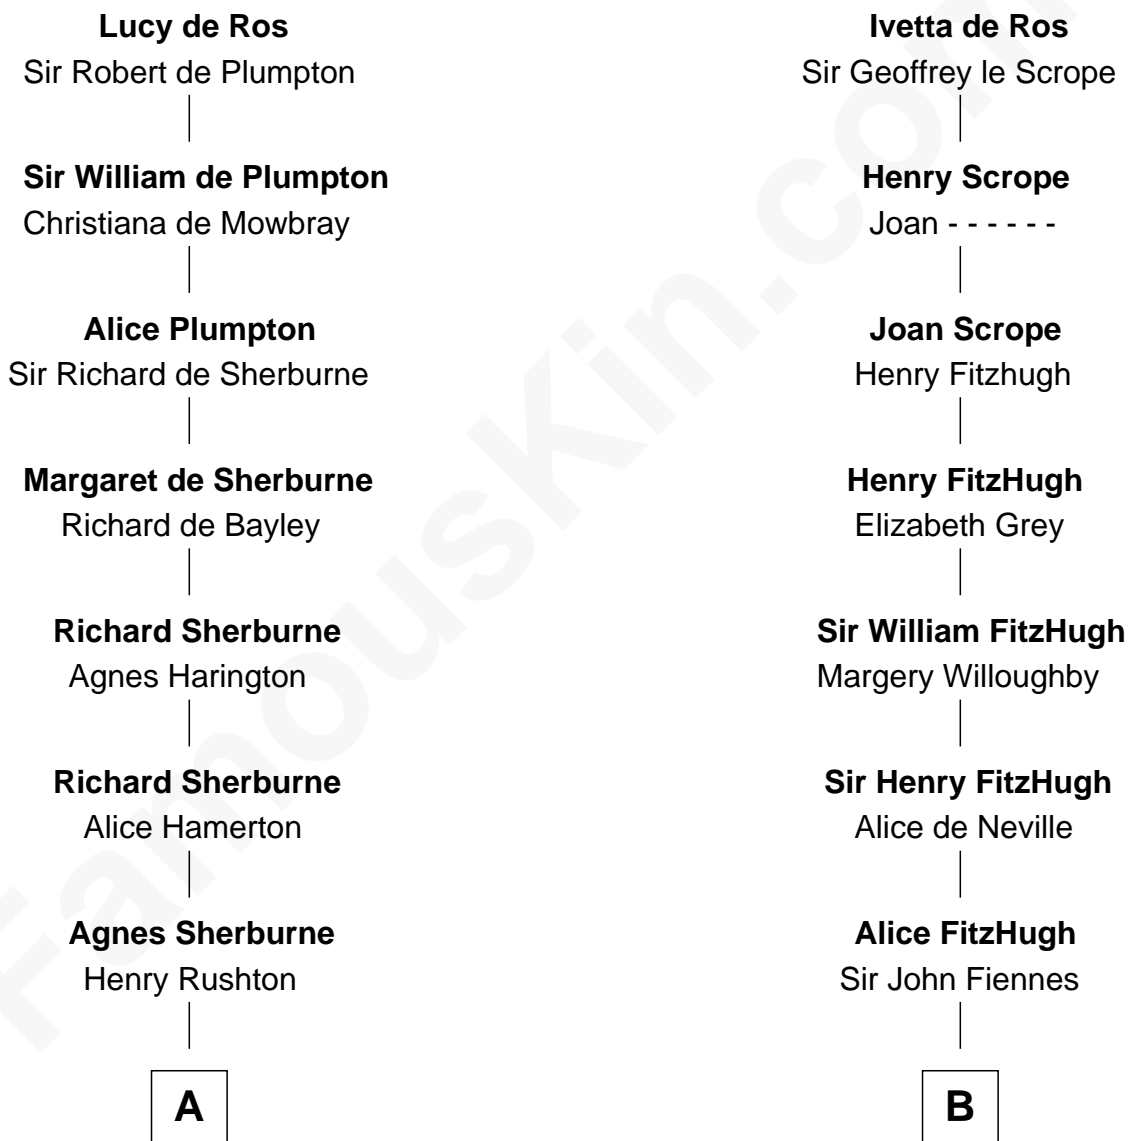

# FamousKin.com Relationship Chart of

**Bing Crosby**

*Singer and Movie Actor*

21st cousin of

**Frank Lloyd Wright**

*American Architect*

**Sir William de Ros**

Eustache Fitz Ralph

**C**

**Ruby Foster**  
Nathaniel Crosby

**Nathaniel Crosby**  
Mary Lincoln

**Nathaniel Crosby**  
Cordelia Jane Smith

**Harry Lincoln Crosby**  
Catherine Harrigan

**Bing Crosby**  
*Singer and Movie Actor*