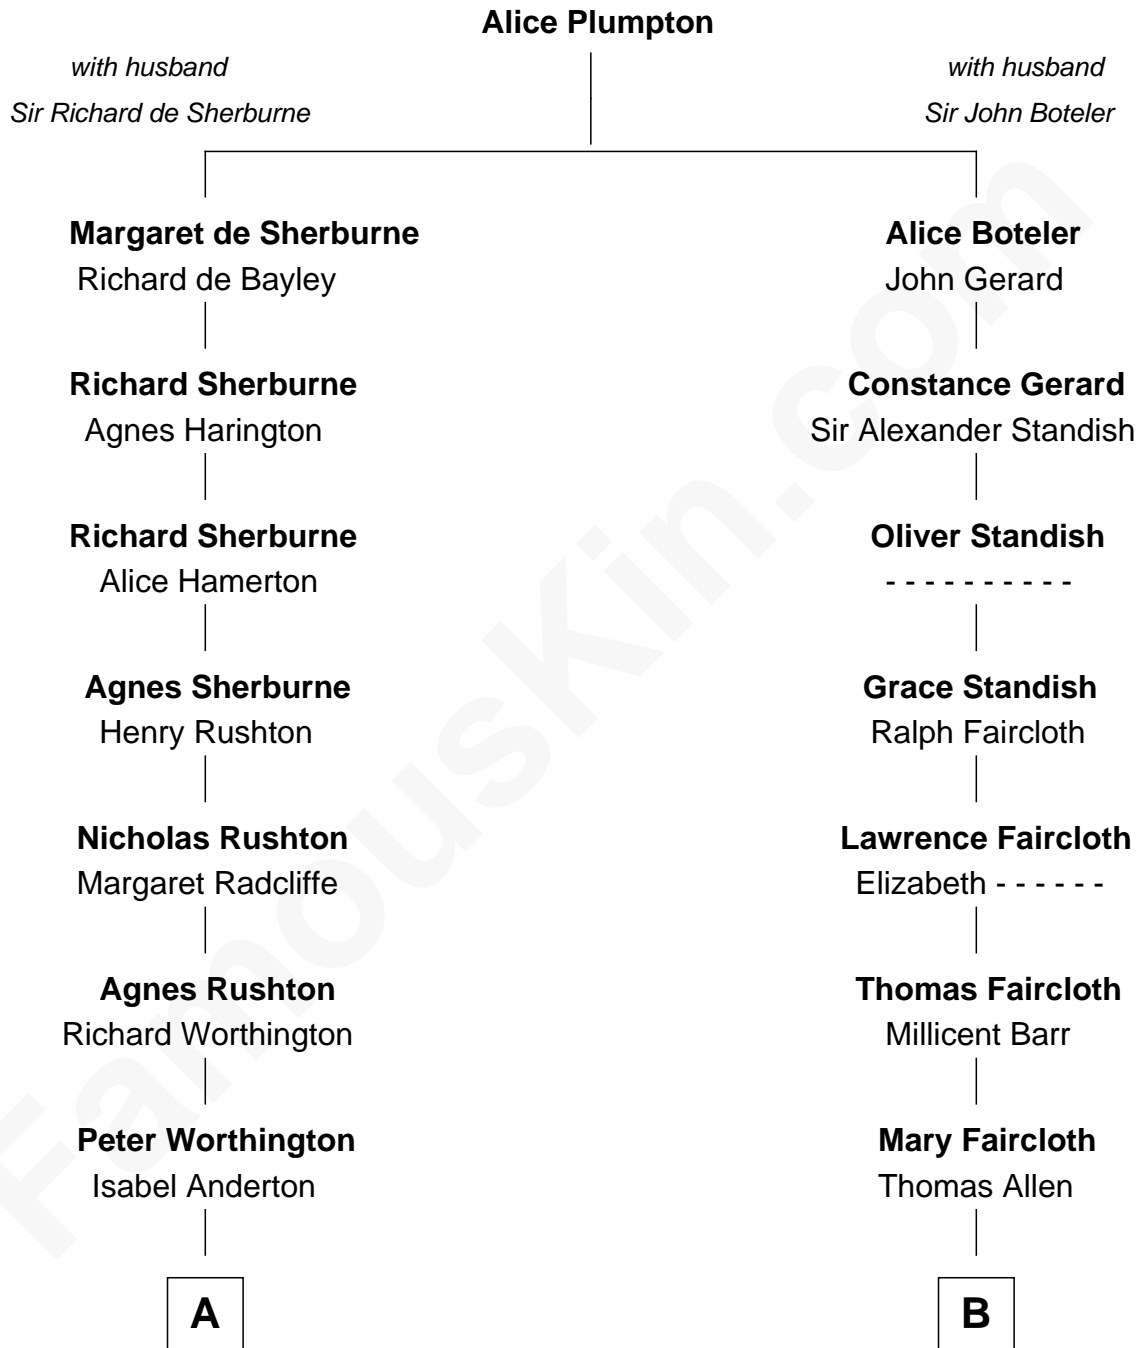

# FamousKin.com Relationship Chart of

**Bing Crosby**

*Singer and Movie Actor*

14th cousin 4 times removed of

**Ralph Waldo Emerson**

*American Poet*

**C**

Harry Lincoln Crosby

Catherine Harrigan

**Bing Crosby**

*Singer and Movie Actor*

FamousKin.com