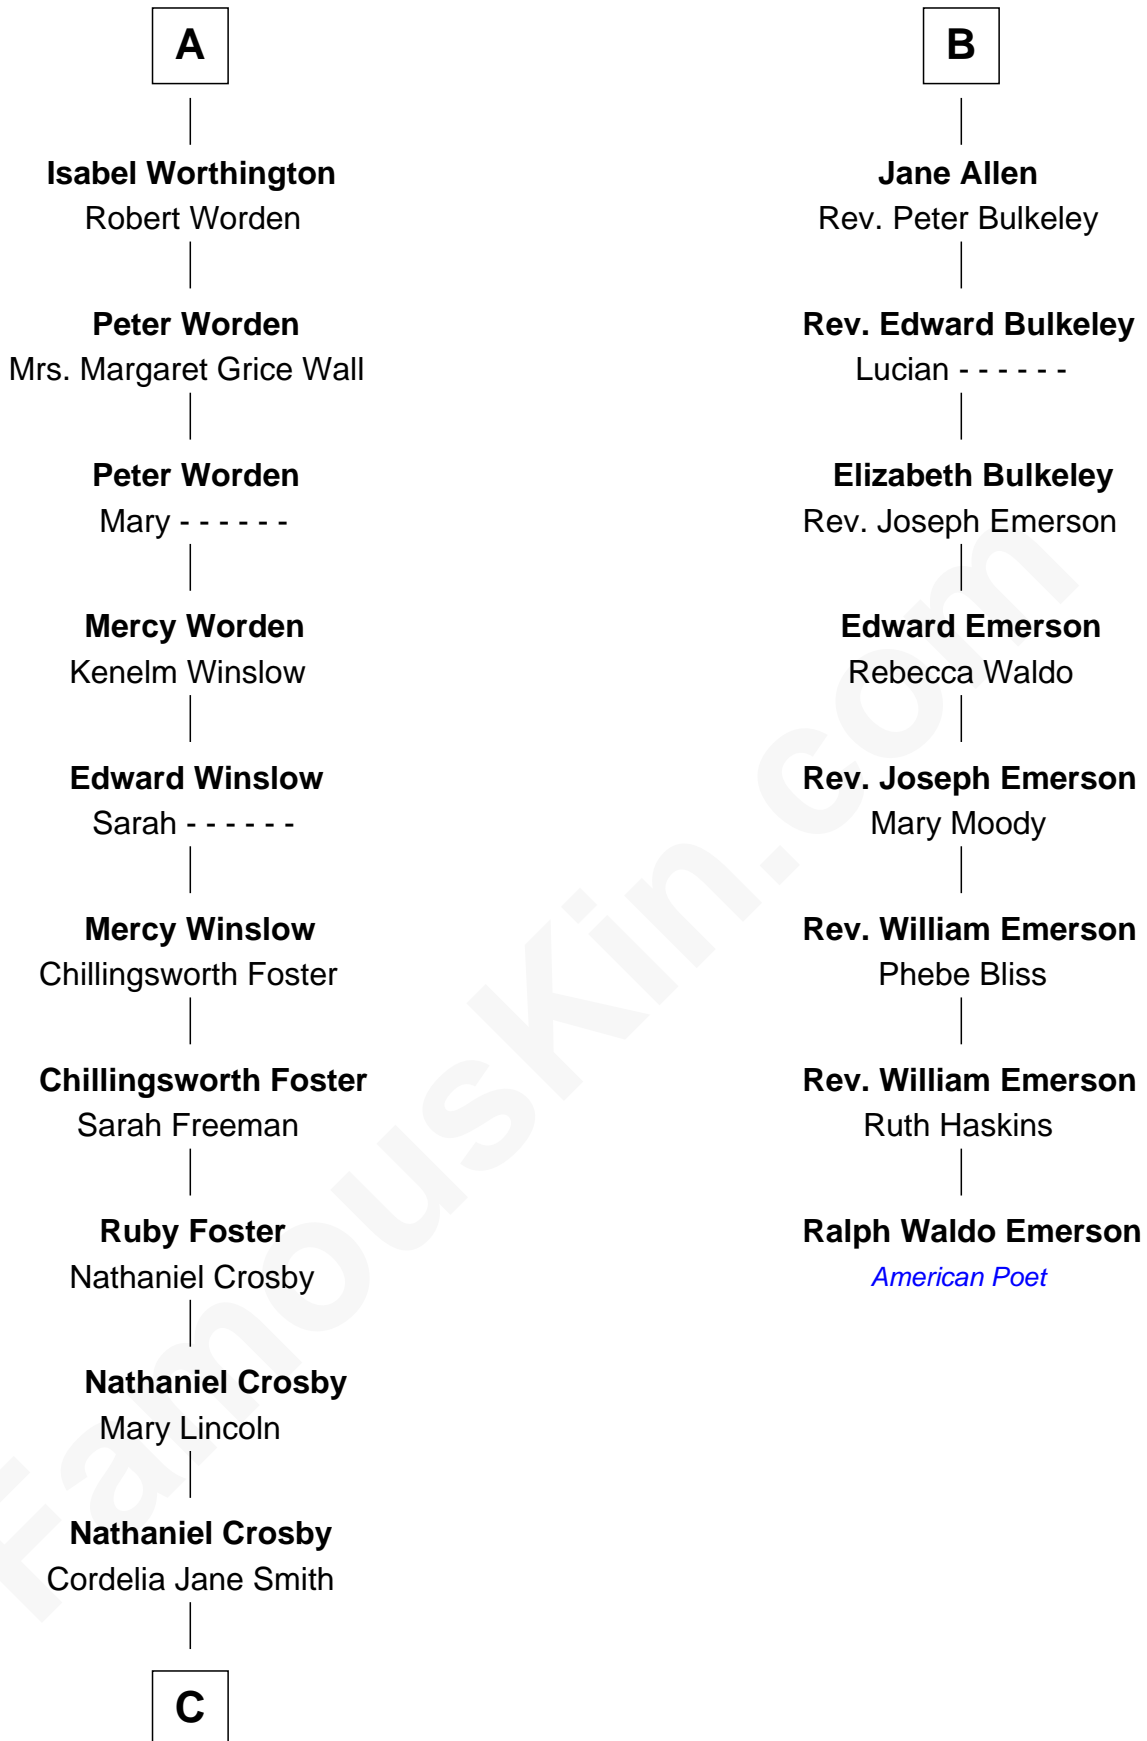

# FamousKin.com Relationship Chart of

**Bing Crosby**

*Singer and Movie Actor*

14th cousin 4 times removed of

**Ralph Waldo Emerson**

*American Poet*

**C**

Harry Lincoln Crosby

Catherine Harrigan

**Bing Crosby**

*Singer and Movie Actor*

FamousKin.com