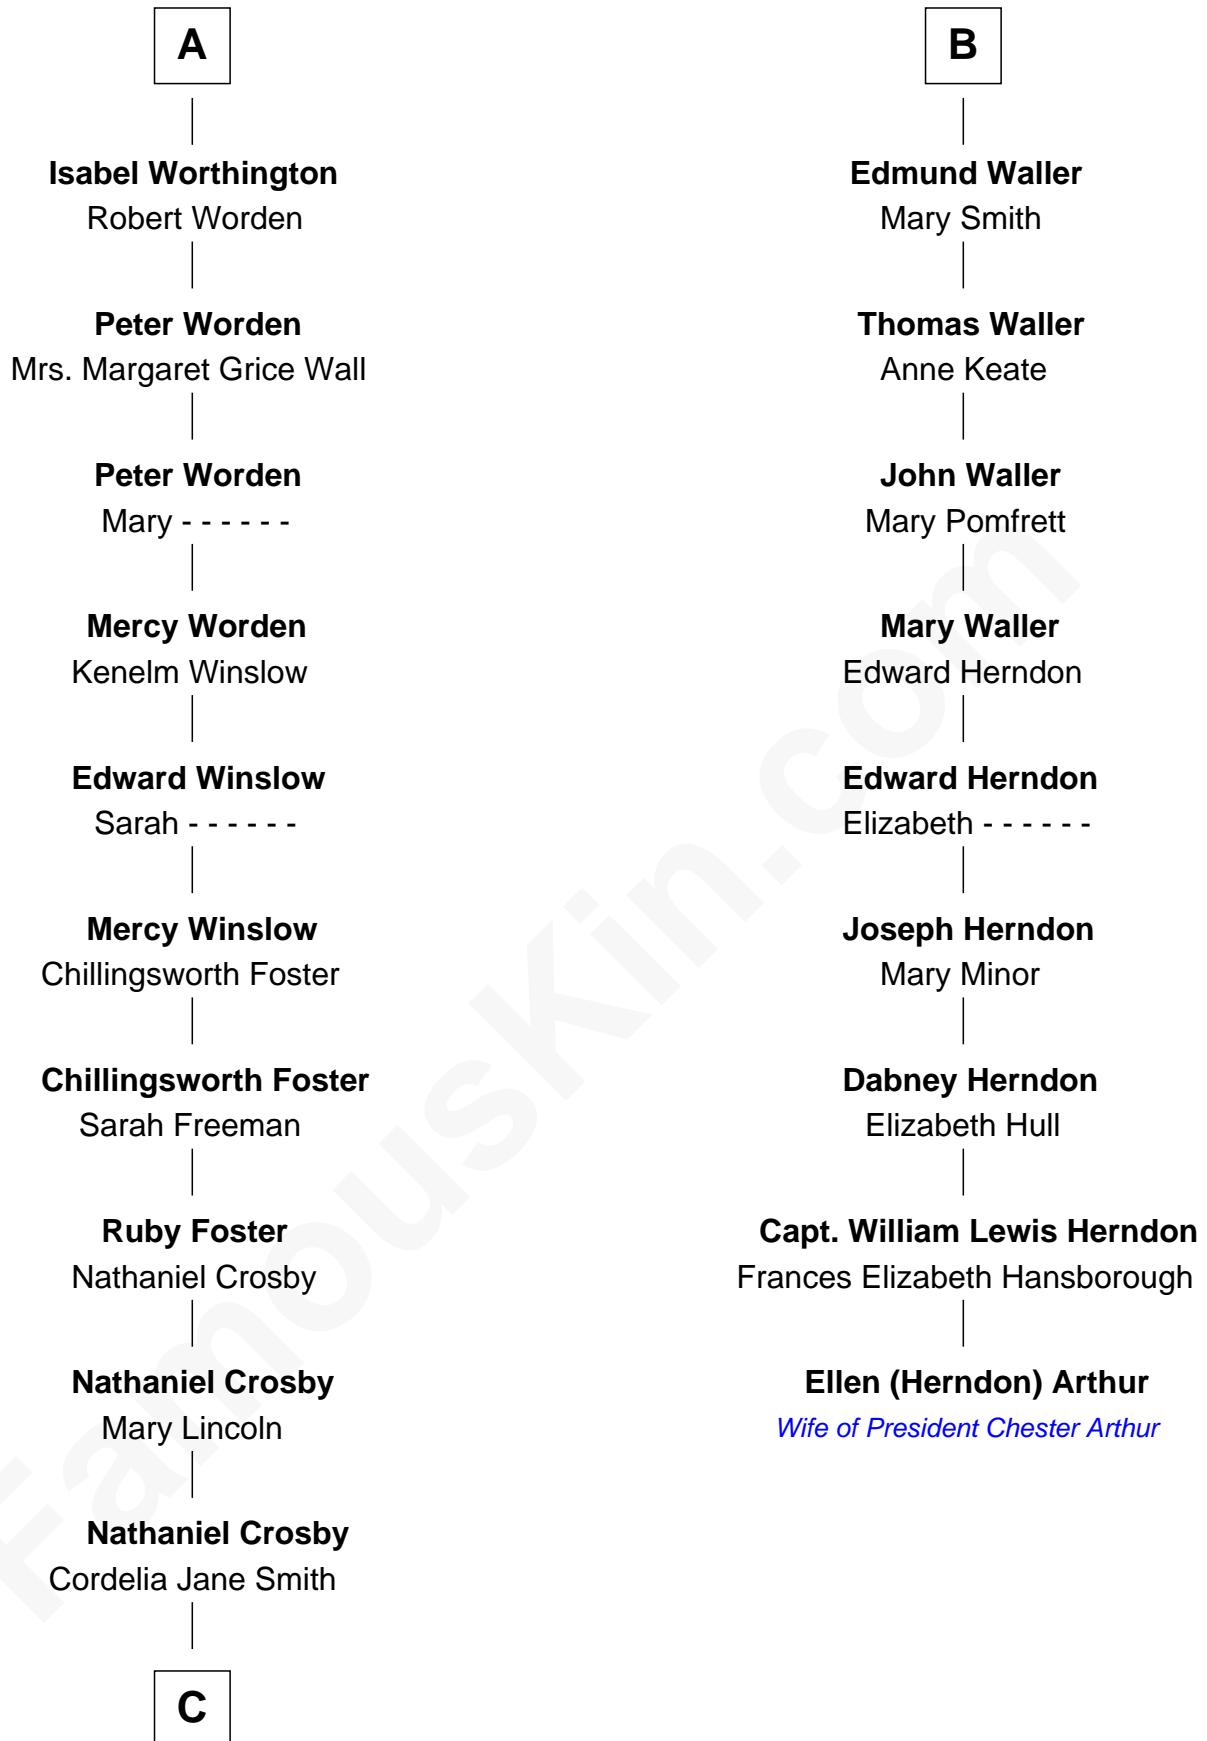

FamousKin.com

Relationship Chart of

Bing Crosby

Singer and Movie Actor

15th cousin 3 times removed of

Ellen (Herndon) Arthur

Wife of President Chester A. Arthur

C

Harry Lincoln Crosby

Catherine Harrigan

Bing Crosby

Singer and Movie Actor

FamousKin.com