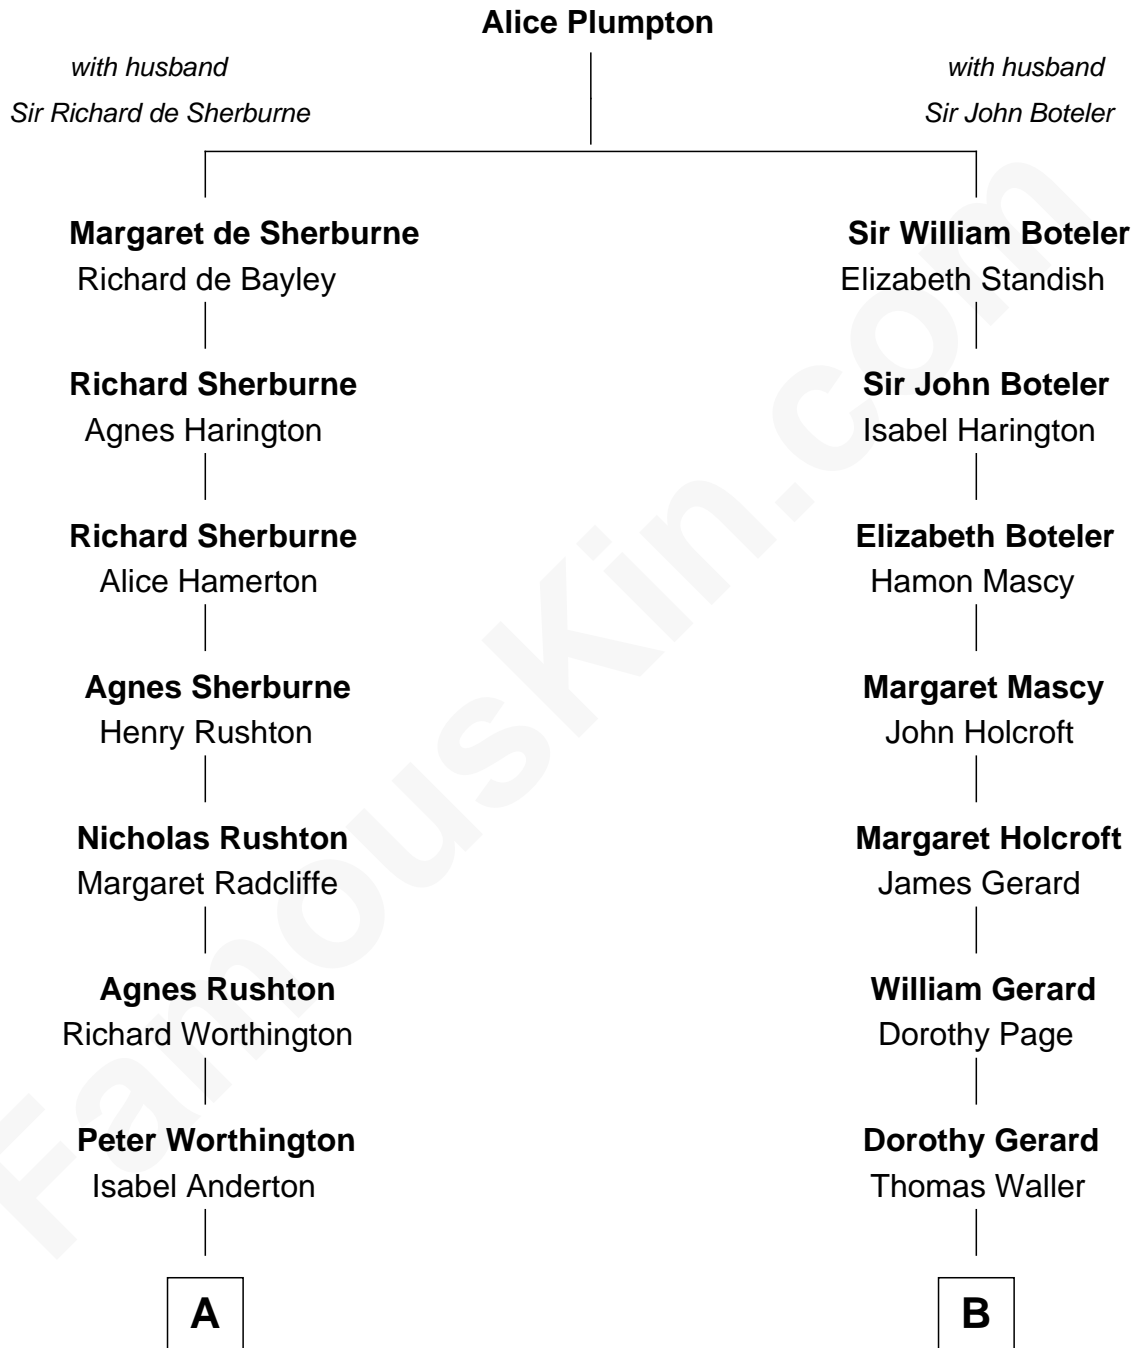

FamousKin.com

Relationship Chart of

Bing Crosby

Singer and Movie Actor

15th cousin 3 times removed of

Ellen (Herndon) Arthur

Wife of President Chester A. Arthur

C

Harry Lincoln Crosby

Catherine Harrigan

Bing Crosby

Singer and Movie Actor

FamousKin.com