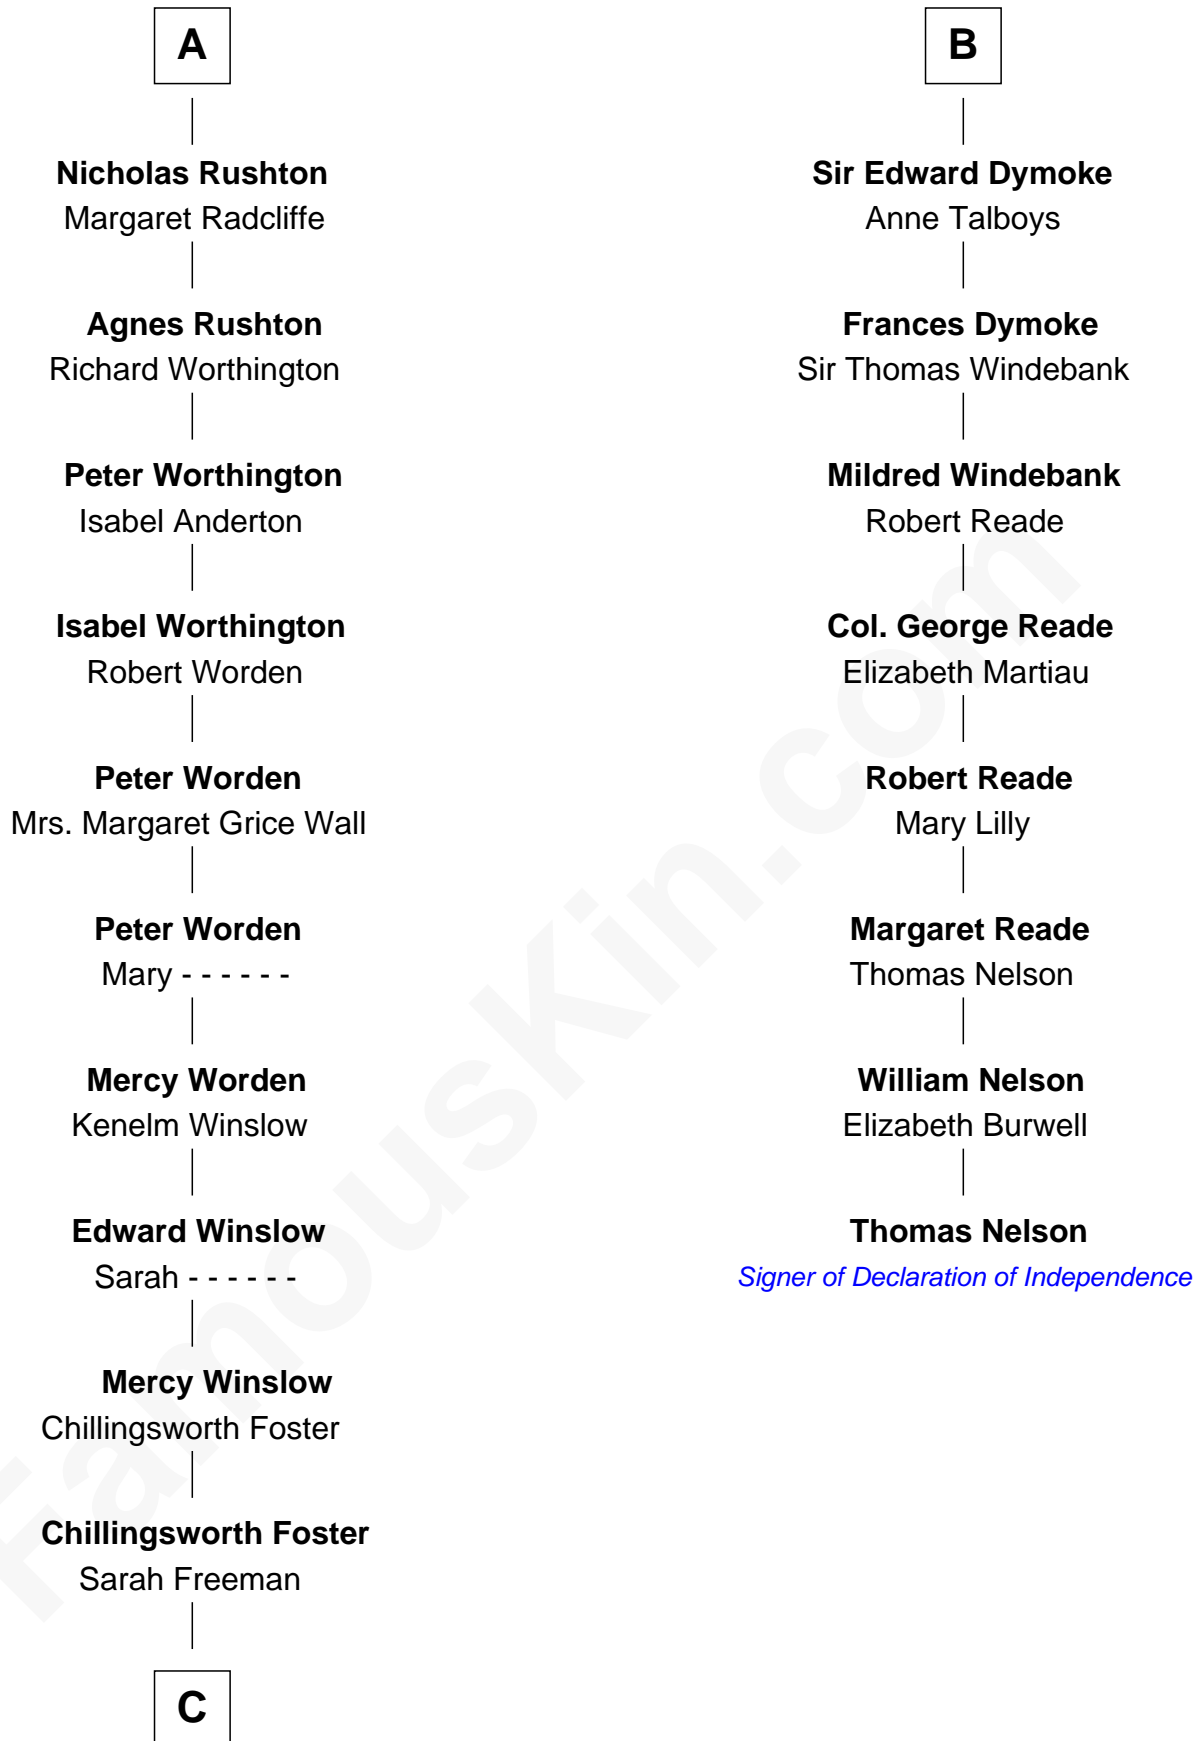

FamousKin.com Relationship Chart of

Bing Crosby

Singer and Movie Actor

14th cousin 7 times removed of

Thomas Nelson

Signer of the Declaration of Independence

Sir William de Ros

Eustache Fitz Ralph

C

—
Ruby Foster
Nathaniel Crosby

—
Nathaniel Crosby
Mary Lincoln

—
Nathaniel Crosby
Cordelia Jane Smith

—
Harry Lincoln Crosby
Catherine Harrigan

—
Bing Crosby
Singer and Movie Actor

FamousKin.com