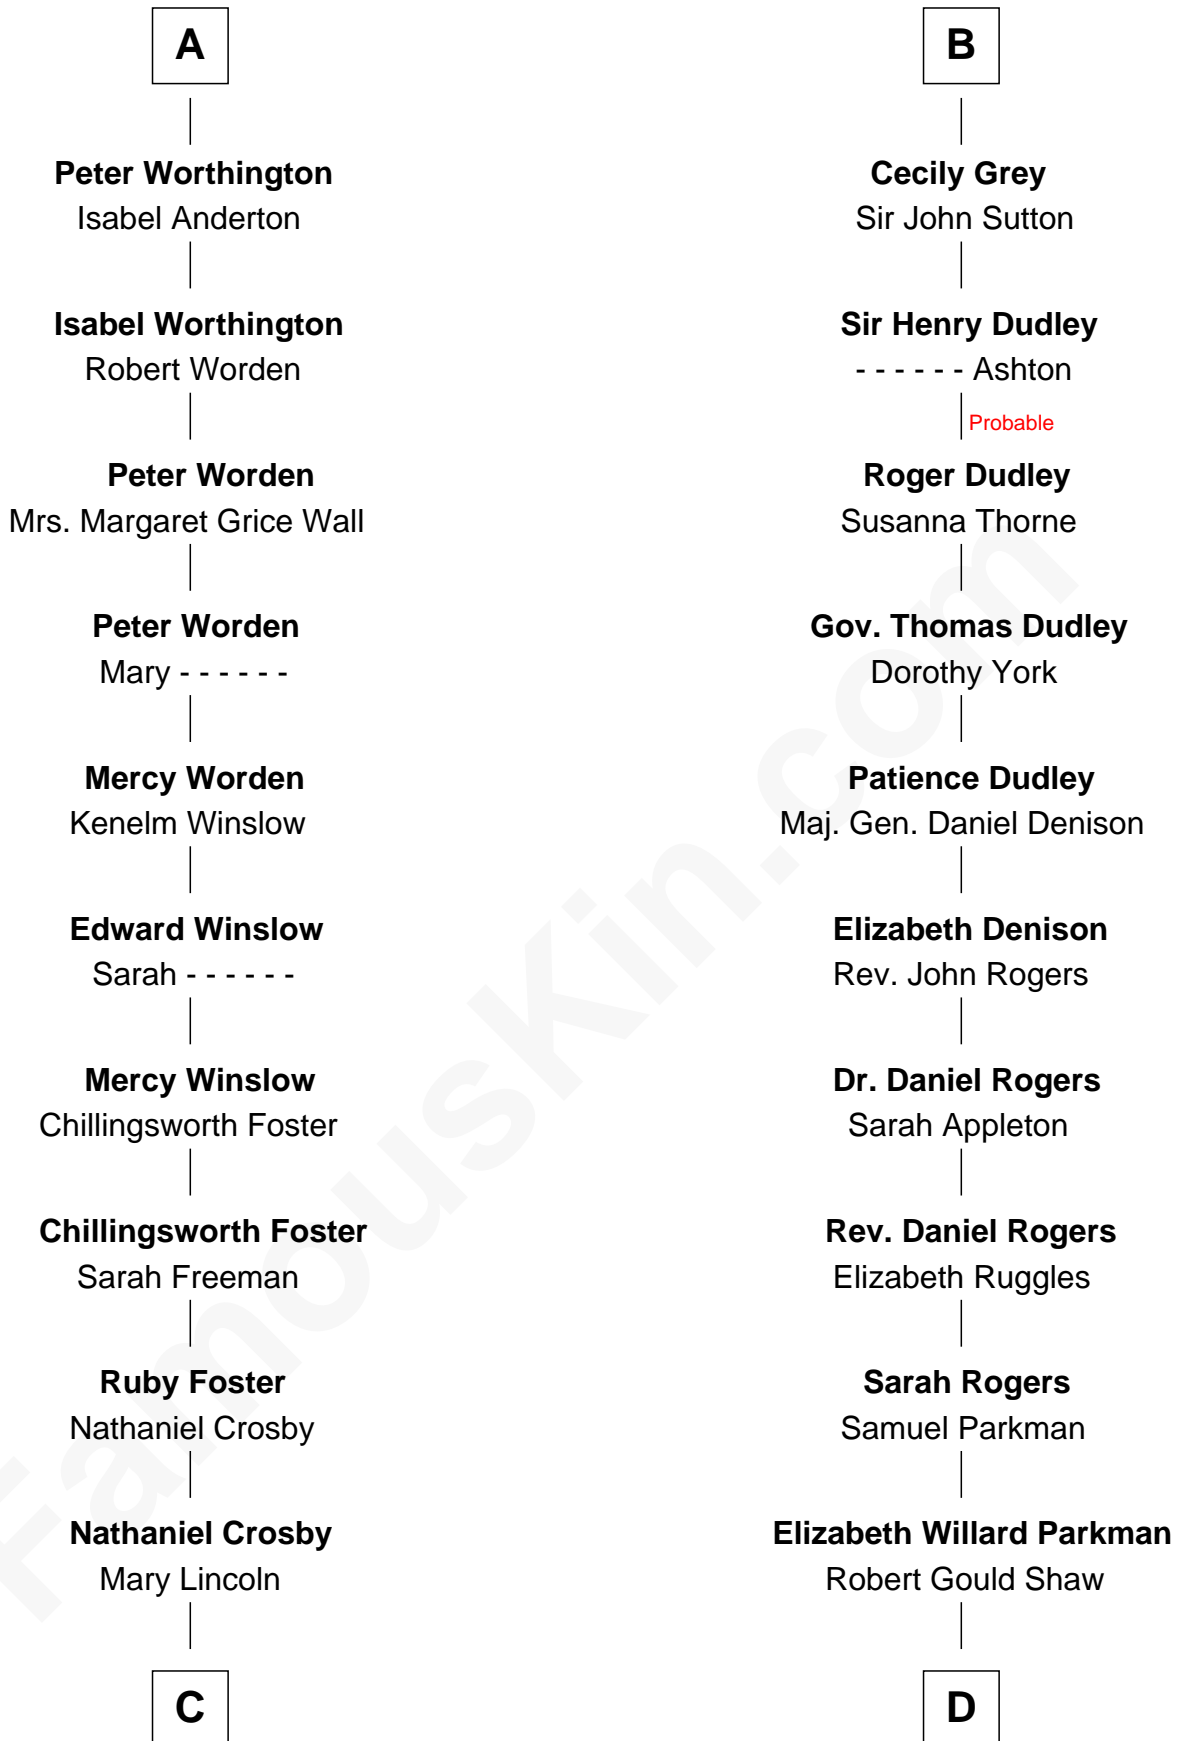

FamousKin.com

Relationship Chart of

Bing Crosby

Singer and Movie Actor

18th cousin 1 time removed of

Colonel Robert Gould Shaw

U.S. Civil War leader of film "Glory" fame

Sir John de Harington

Joan - - - - -

C

Nathaniel Crosby
Cordelia Jane Smith

Harry Lincoln Crosby
Catherine Harrigan

Bing Crosby
Singer and Movie Actor

D

Francis George Shaw
Sarah Blake Sturgis

Colonel Robert Gould Shaw
Main character in film "Glory"