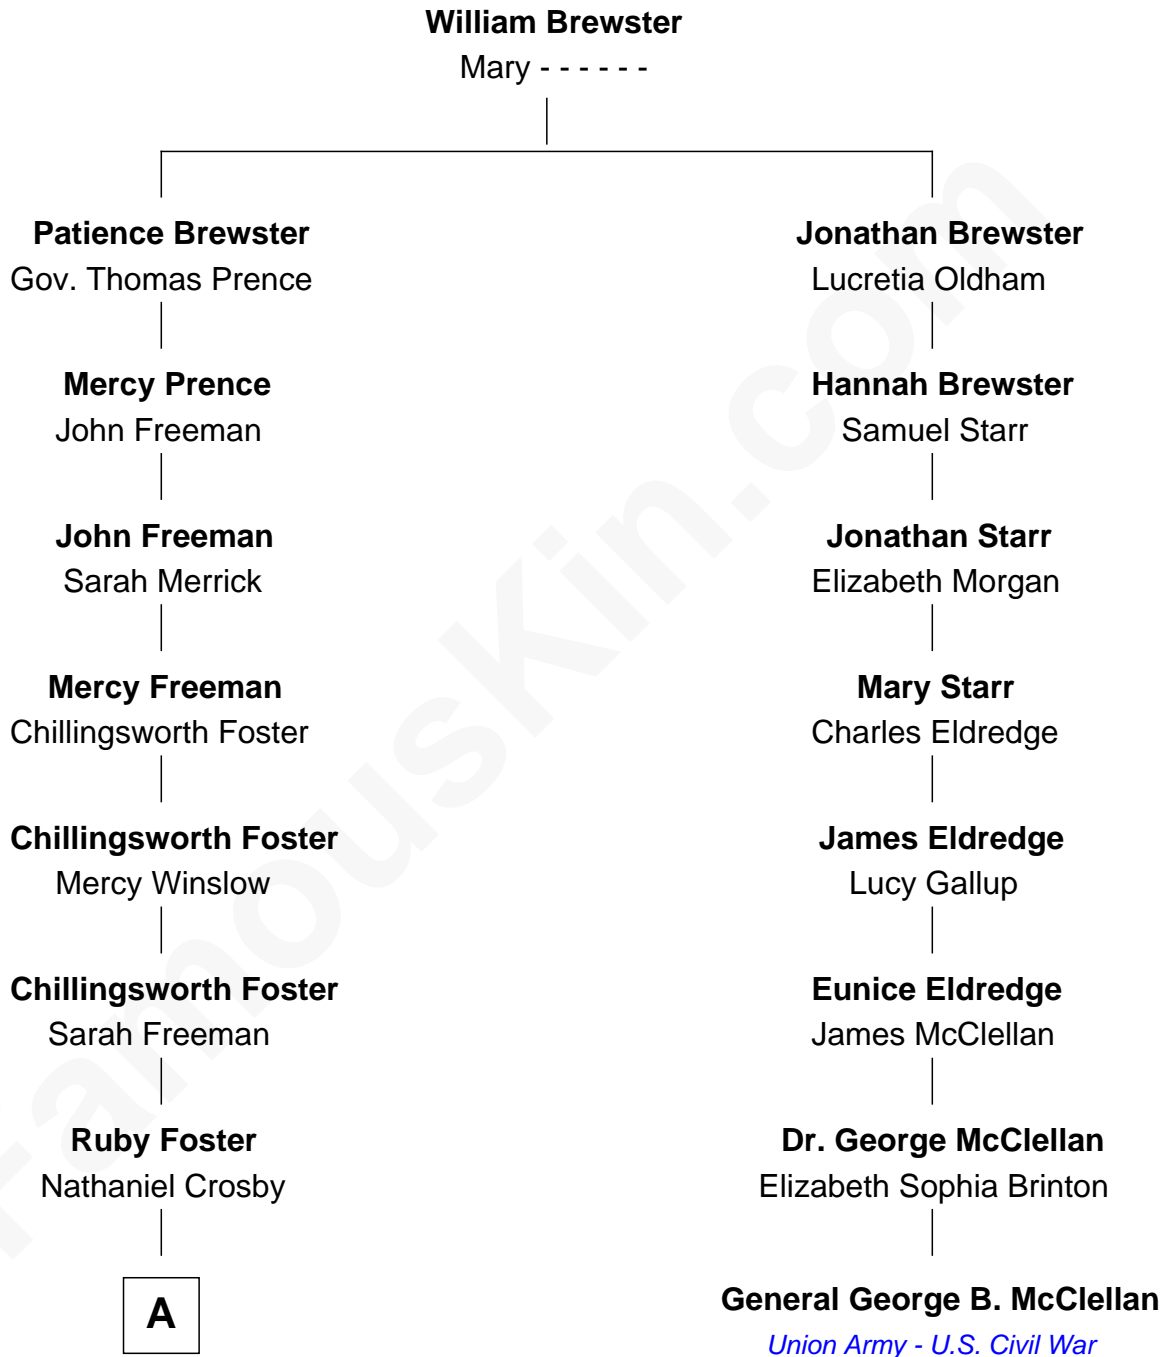

## Relationship Chart of

### Bing Crosby

*Singer and Movie Actor*

7th cousin 3 times removed of

### General George B. McClellan

*Union Army - U.S. Civil War*

**A**

—  
**Nathaniel Crosby**

Mary Lincoln

—  
**Nathaniel Crosby**  
Cordelia Jane Smith

—  
**Harry Lincoln Crosby**  
Catherine Harrigan

—  
**Bing Crosby**  
*Singer and Movie Actor*