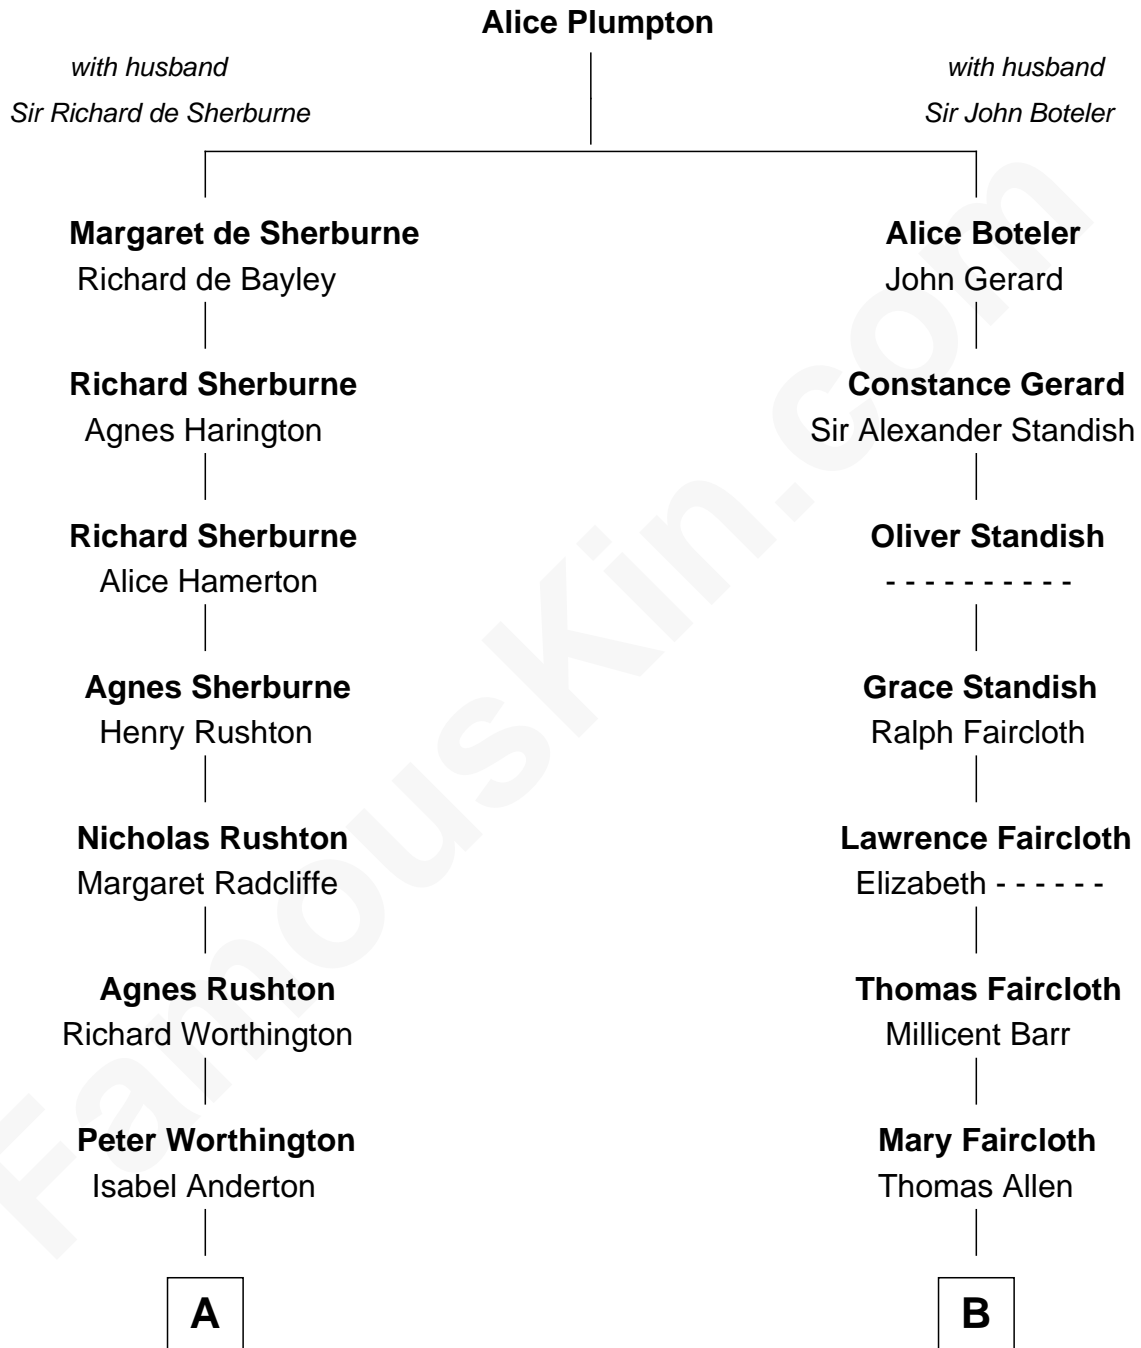

FamousKin.com Relationship Chart of

Bing Crosby

Singer and Movie Actor

18th cousin 1 time removed of

George W. Bush

43rd U.S. President

C

Harry Lincoln Crosby

Catherine Harrigan

Bing Crosby

Singer and Movie Actor

D

Prescott Sheldon Bush

Dorothy Wear Walker

George Herbert Walker Bush

Barbara Pierce