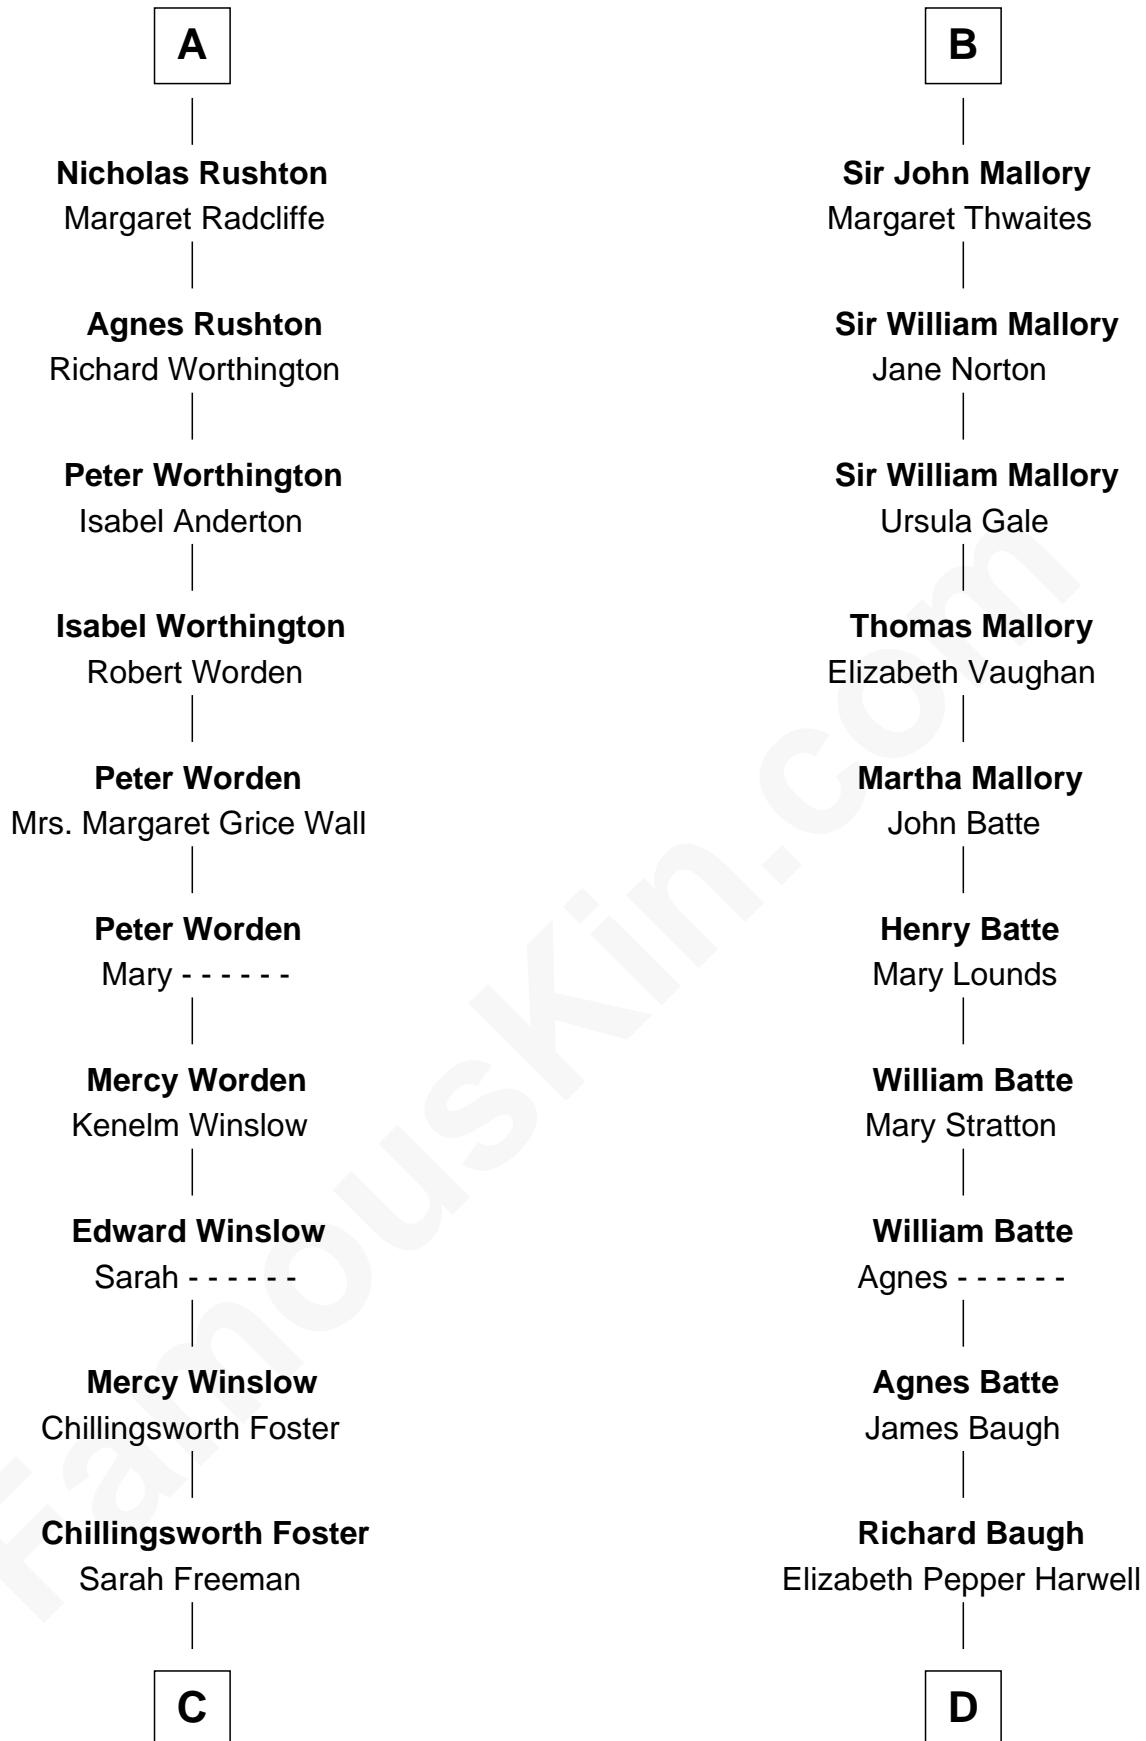

FamousKin.com

Relationship Chart of

Bing Crosby

Singer and Movie Actor

20th cousin 1 time removed of

Judy Garland

Singer and Movie Actress

Sir William de Ros

Eustache Fitz Ralph

C

Ruby Foster
Nathaniel Crosby

Nathaniel Crosby
Mary Lincoln

Nathaniel Crosby
Cordelia Jane Smith

Harry Lincoln Crosby
Catherine Harrigan

Bing Crosby
Singer and Movie Actor

D