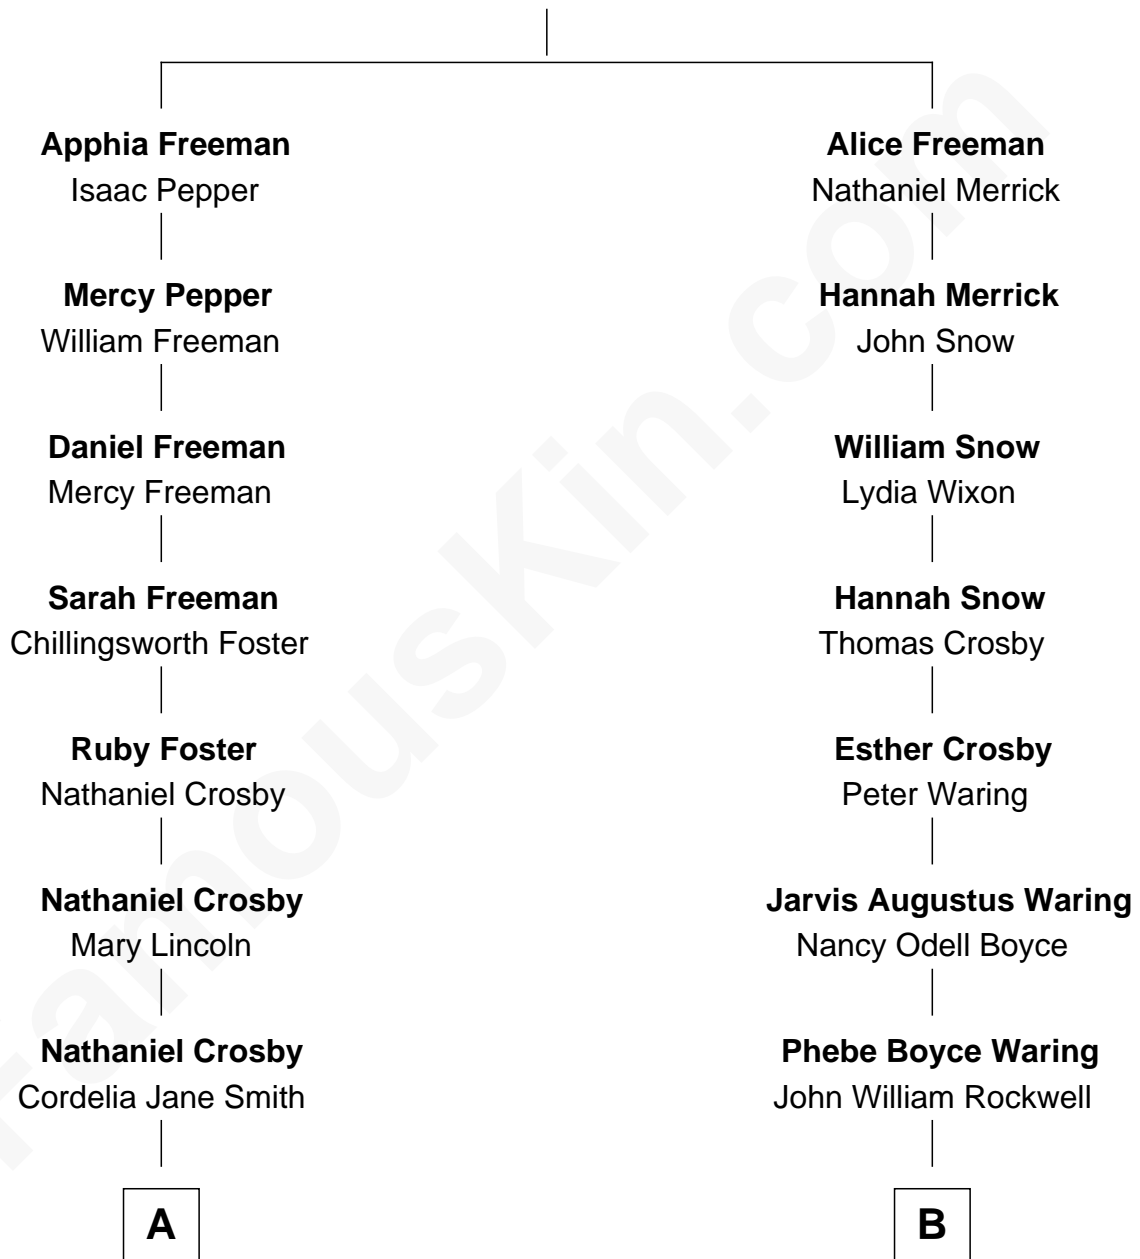

# FamousKin.com Relationship Chart of

**Bing Crosby**

*Singer and Movie Actor*

8th cousin of

**Norman Rockwell**

*American Artist*

**Samuel Freeman**

Mercy Southworth

**A**

**Harry Lincoln Crosby**

Catherine Harrigan

**Bing Crosby**

*Singer and Movie Actor*

**B**

**Jarvis Waring Rockwell**

Anne Mary Hill

**Norman Rockwell**

*American Artist*

FamousKin.com