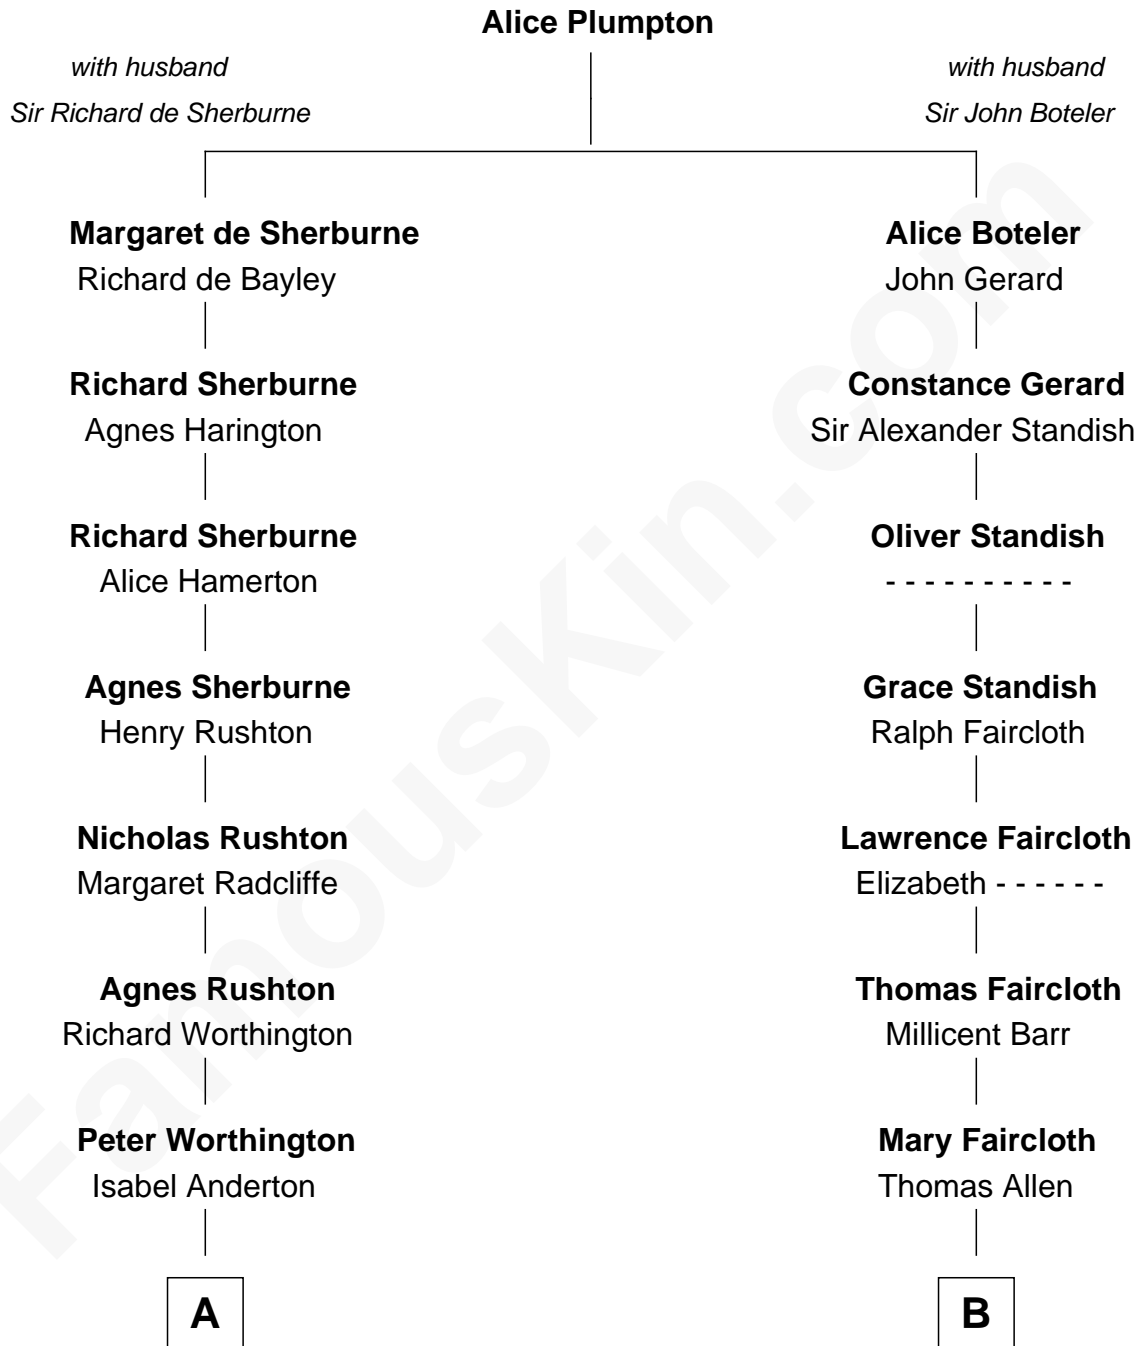

FamousKin.com Relationship Chart of

Bing Crosby

Singer and Movie Actor

18th cousin 1 time removed of

Matt Damon

Movie Actor

FamousKin.com