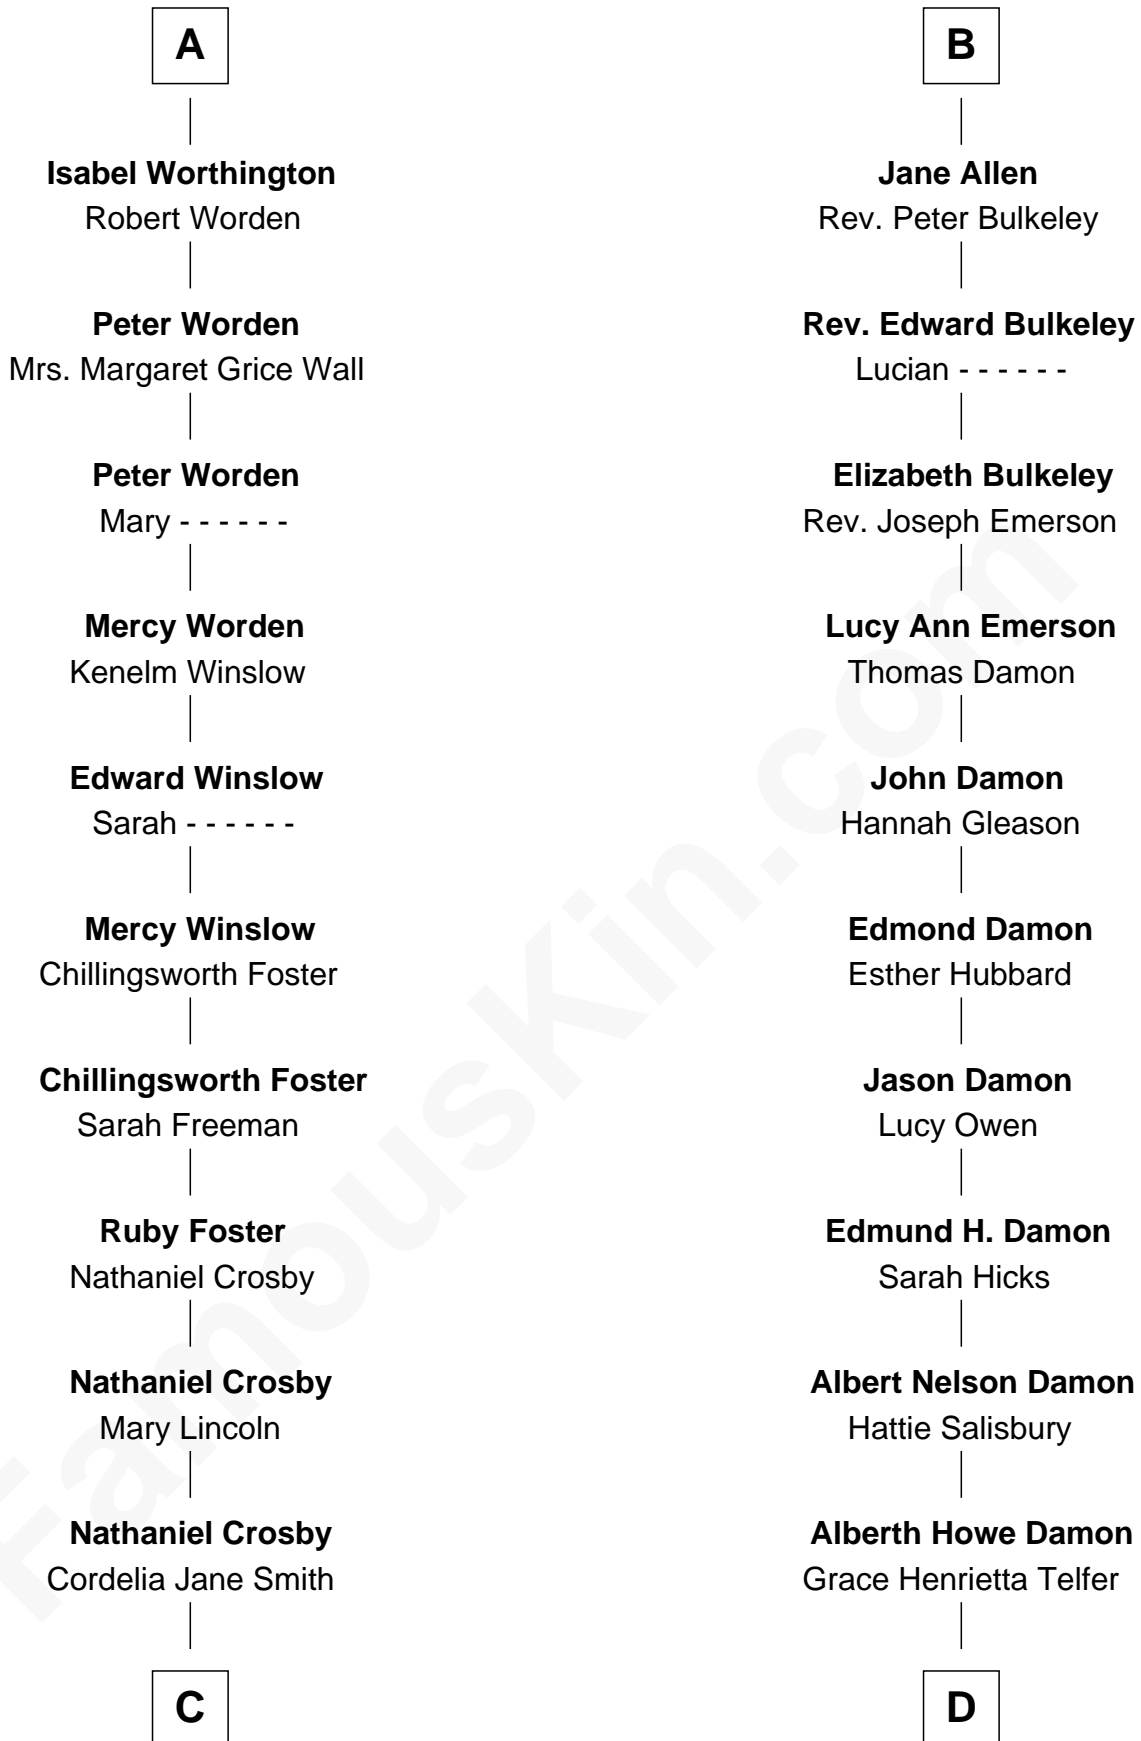

FamousKin.com Relationship Chart of

Bing Crosby

Singer and Movie Actor

18th cousin 1 time removed of

Matt Damon

Movie Actor

FamousKin.com