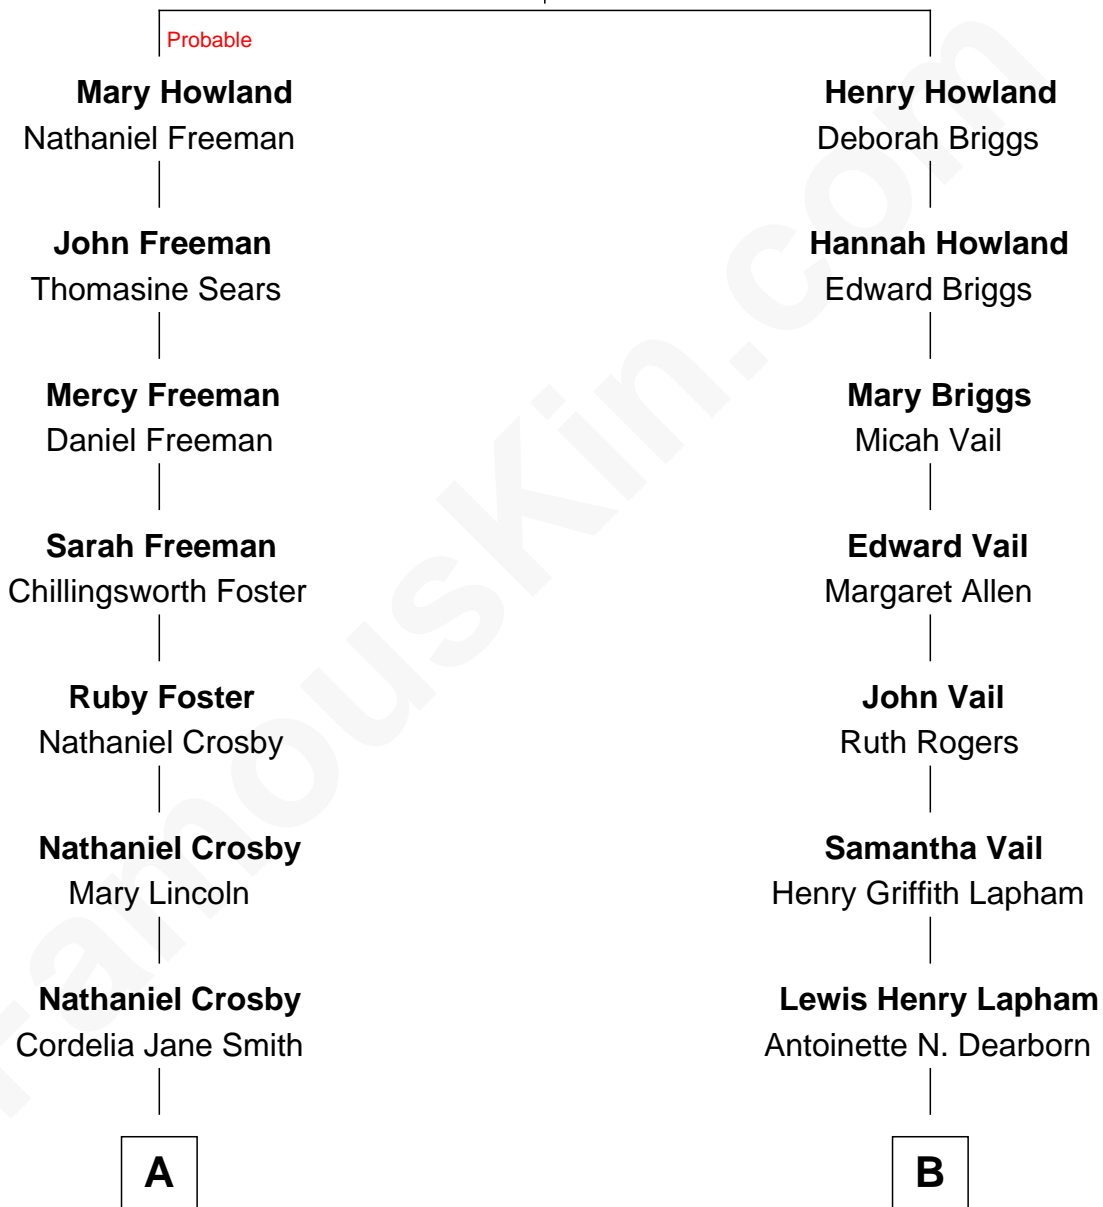

FamousKin.com Relationship Chart of

Bing Crosby

Singer and Movie Actor

8th cousin of

Christopher Lloyd

Movie Actor

Zoeth Howland

Abigail - - - - -

FamousKin.com