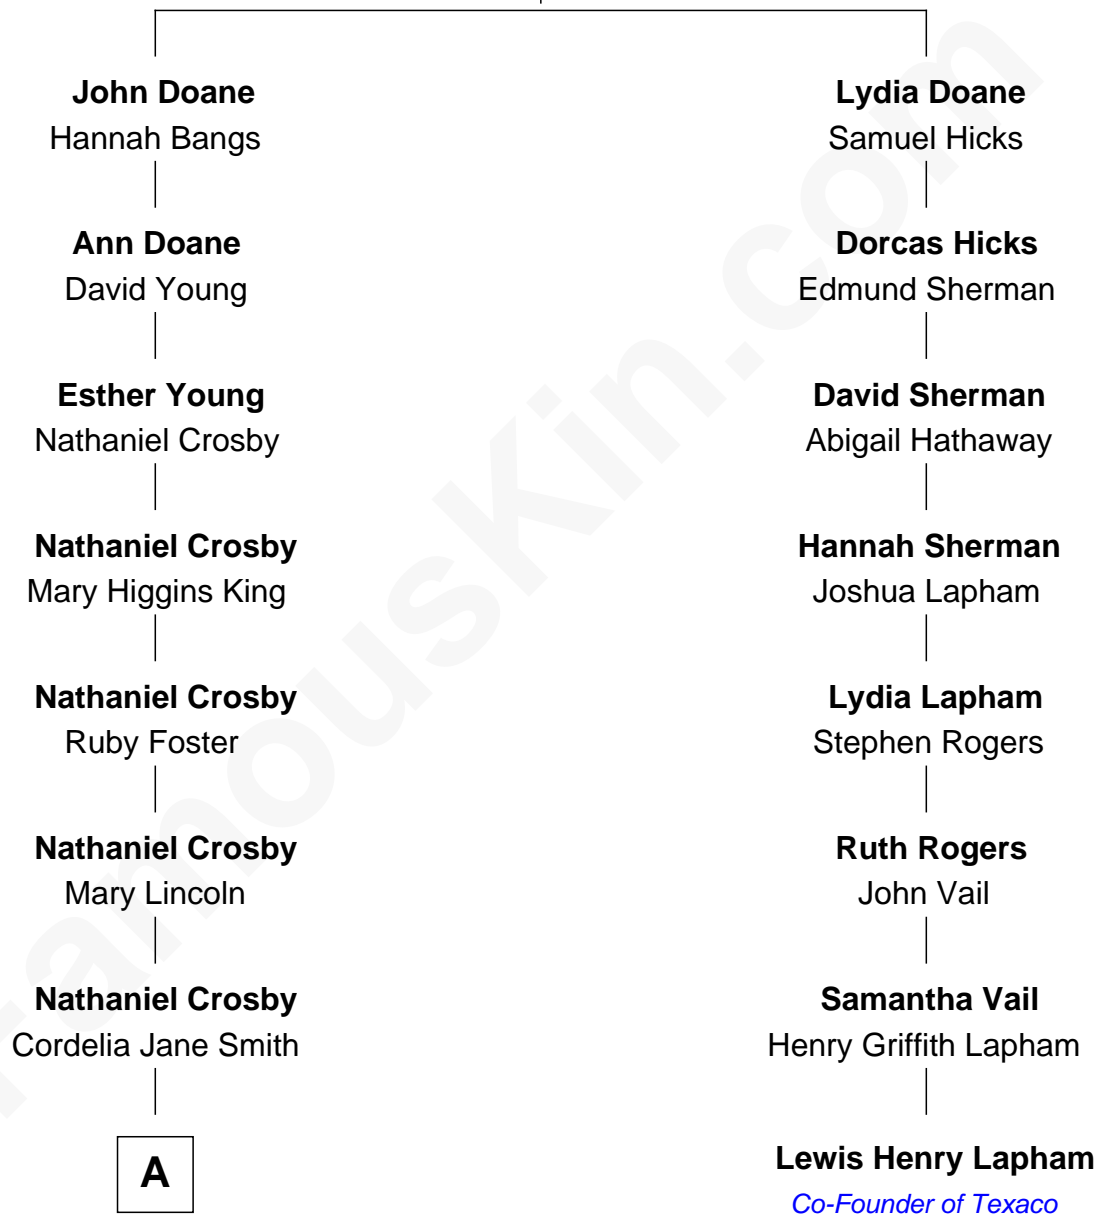

FamousKin.com
Relationship Chart of
Bing Crosby

Singer and Movie Actor

7th cousin 1 time removed of

Lewis Henry Lapham

Co-Founder of Texaco

John Doane

Ann - - - - -

A

|
Harry Lincoln Crosby

Catherine Harrigan

|
Bing Crosby

Singer and Movie Actor

FamousKin.com