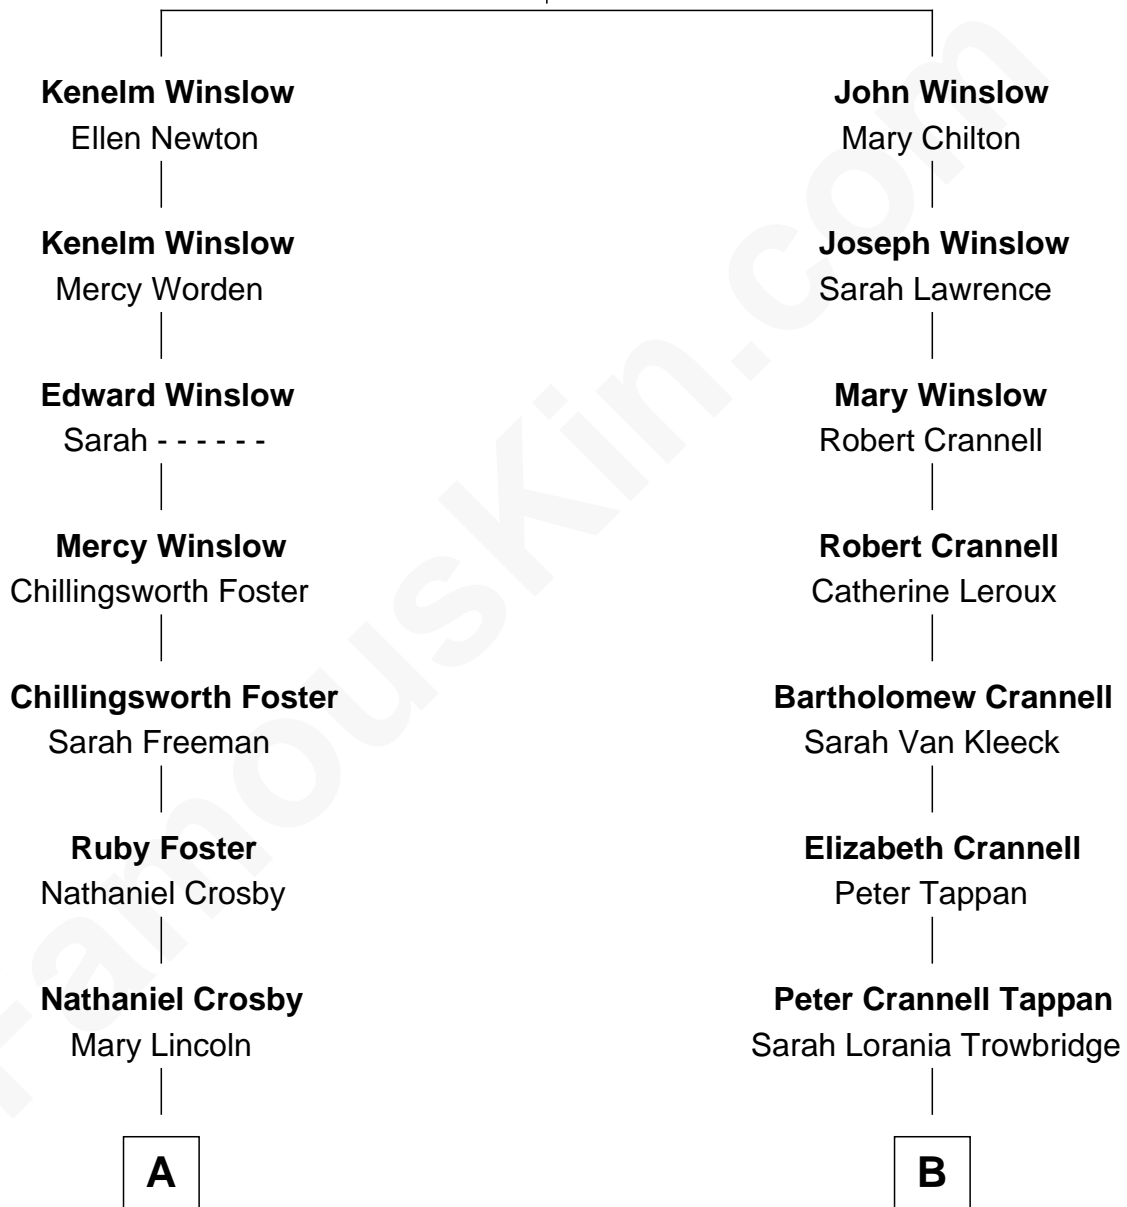

# FamousKin.com Relationship Chart of

**Bing Crosby**

*Singer and Movie Actor*

9th cousin 2 times removed of

**Howard Dean**

*79th Governor of Vermont*

**Edward Winslow**  
Magdalen Oliver

**A**

**Nathaniel Crosby**  
Cordelia Jane Smith

**Harry Lincoln Crosby**  
Catherine Harrigan

**Bing Crosby**  
*Singer and Movie Actor*

**B**

**Helen Tappen**  
Bartow White Van Voorhis

**Helen Abby Van Voorhis**  
Thomas A. Maitland

**James William Maitland**  
Sylvia Wigglesworth

**Andrea Belden Maitland**  
Howard Brush Dean

**Howard Dean**  
*79th Governor of Vermont*