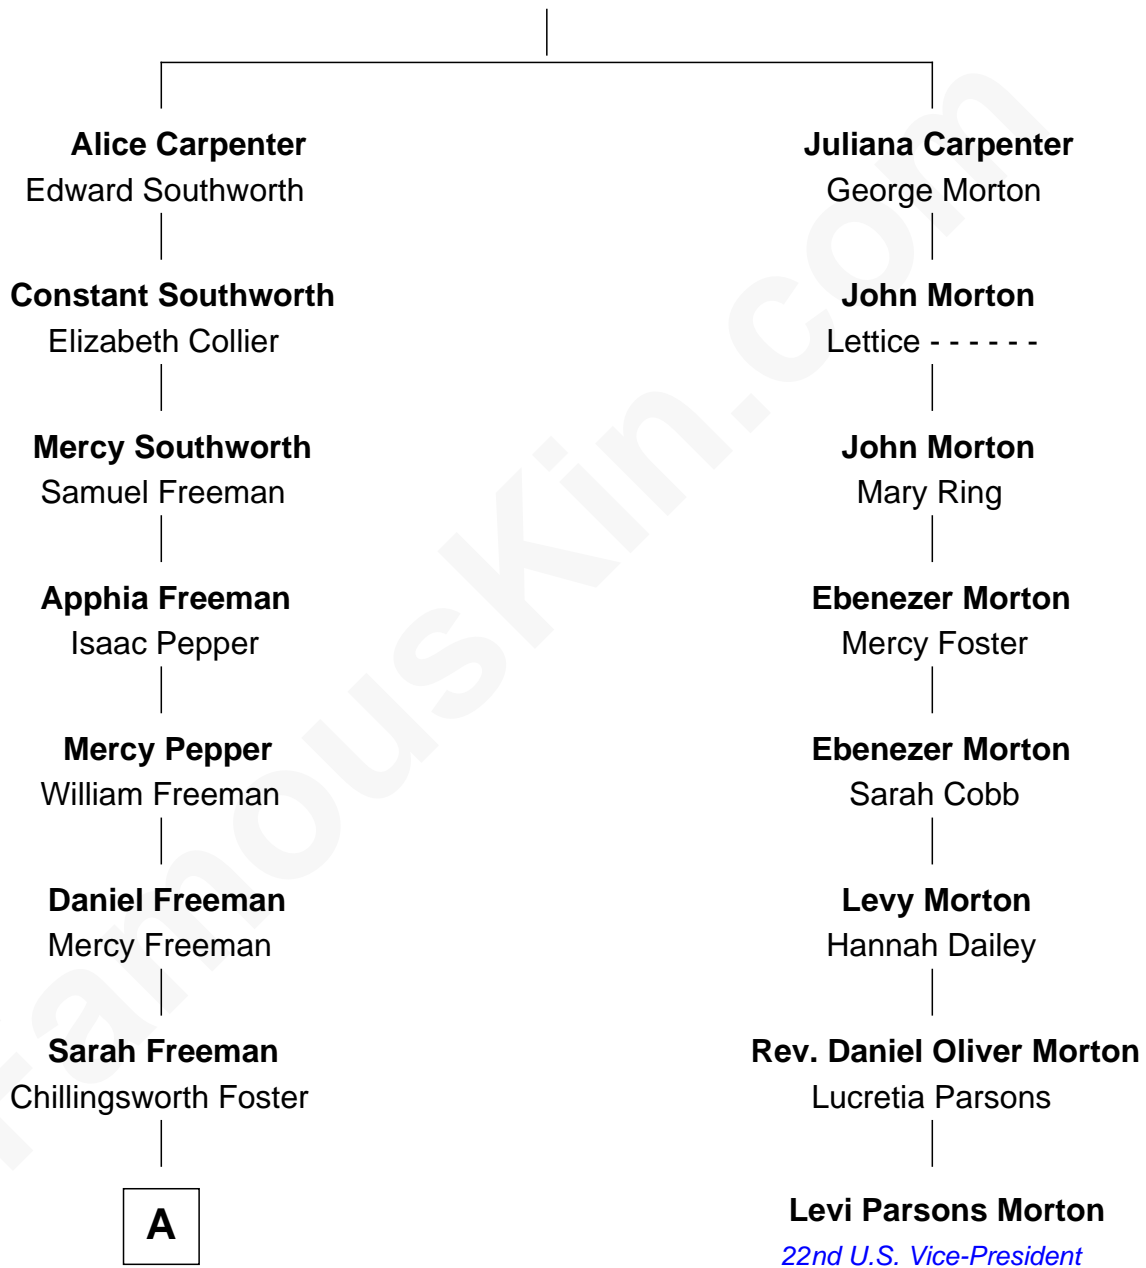

FamousKin.com

Relationship Chart of

Bing Crosby

Singer and Movie Actor

7th cousin 4 times removed of

Levi Parsons Morton

22nd U.S. Vice-President

Alexander Carpenter

A

—
Ruby Foster
Nathaniel Crosby

—
Nathaniel Crosby
Mary Lincoln

—
Nathaniel Crosby
Cordelia Jane Smith

—
Harry Lincoln Crosby
Catherine Harrigan

—
Bing Crosby
Singer and Movie Actor

FamousKin.com