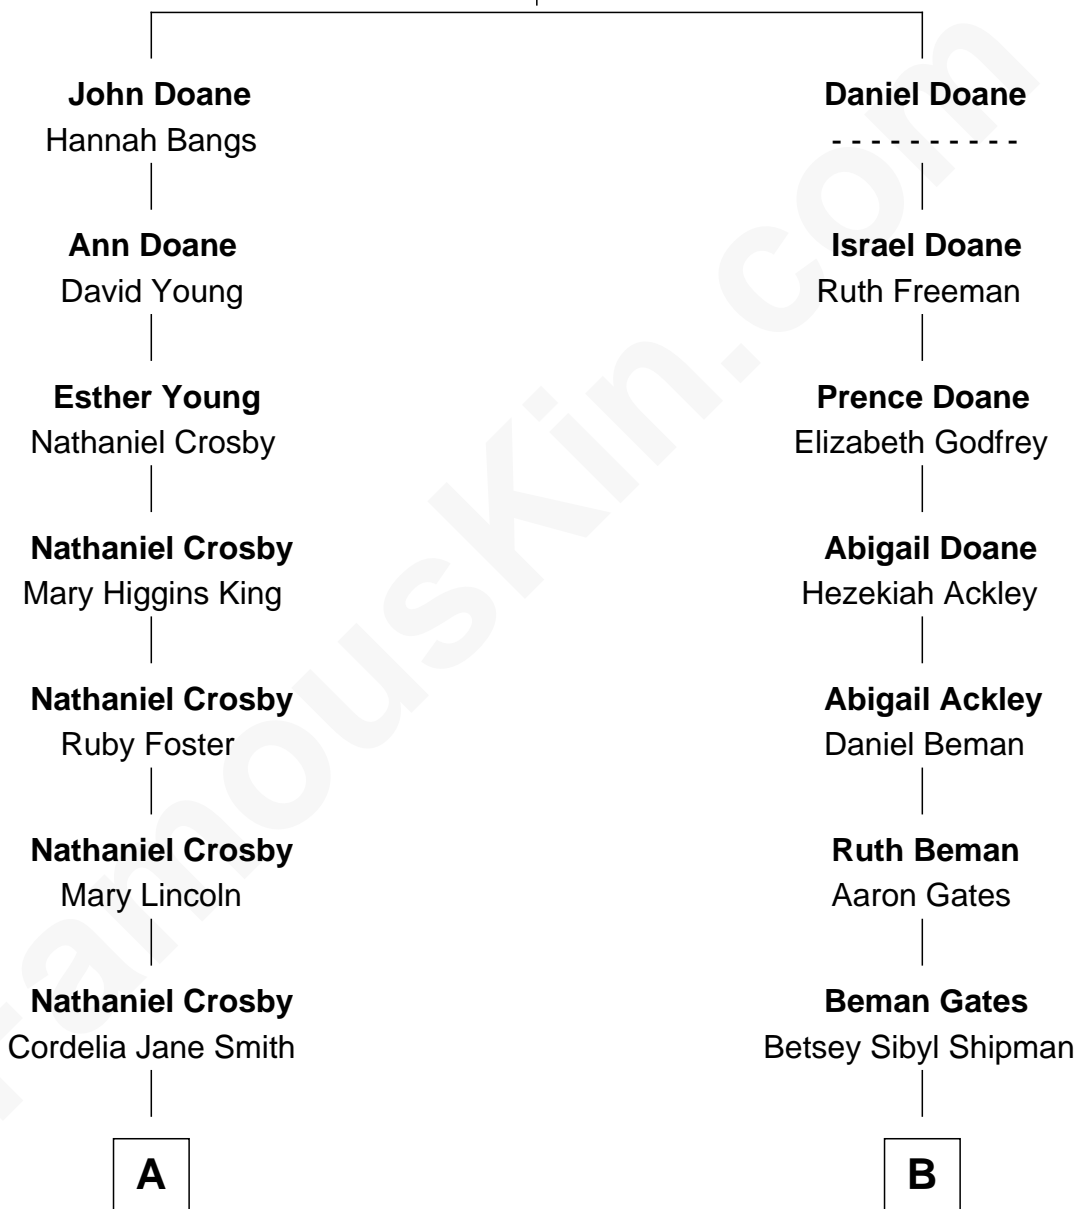

FamousKin.com Relationship Chart of

Bing Crosby

Singer and Movie Actor

8th cousin of

Charles Dawes

30th U.S. Vice-President

John Doane

Ann - - - - -

A

Harry Lincoln Crosby

Catherine Harrigan

Bing Crosby

Singer and Movie Actor

B

Mary Beman Gates

Brig. Gen. Rufus R. Dawes