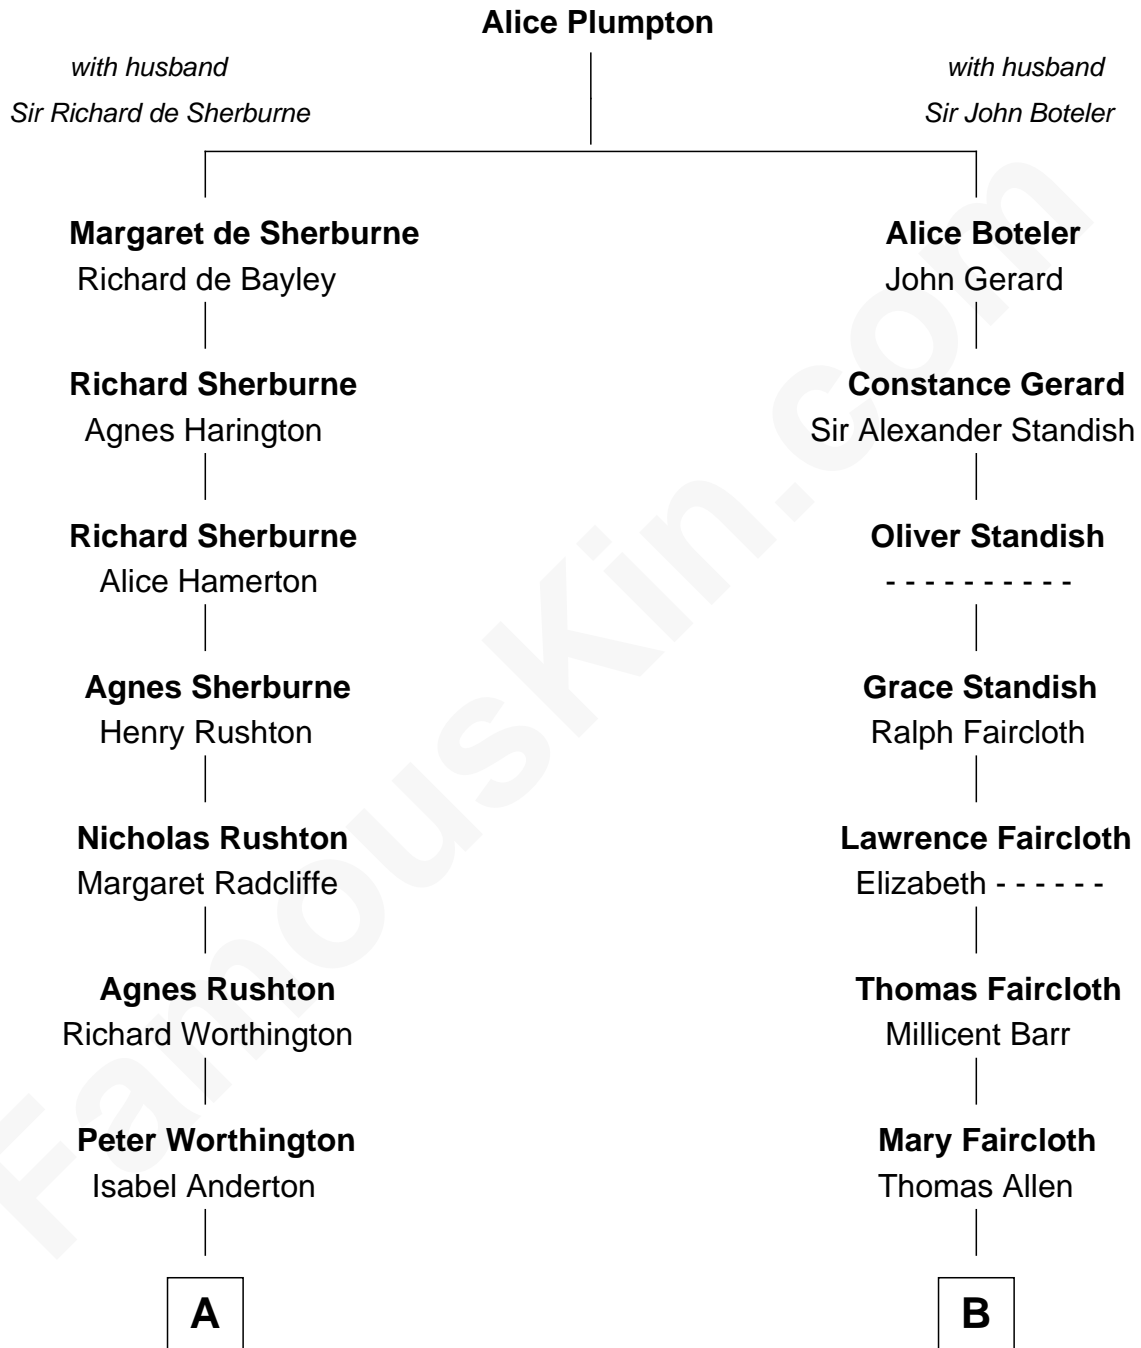

# FamousKin.com Relationship Chart of

**Bing Crosby**

*Singer and Movie Actor*

17th cousin 1 time removed of

**Alan Shepard**

*Mercury and Apollo Astronaut*

**C**

Harry Lincoln Crosby

Catherine Harrigan

**Bing Crosby**

*Singer and Movie Actor*

FamousKin.com