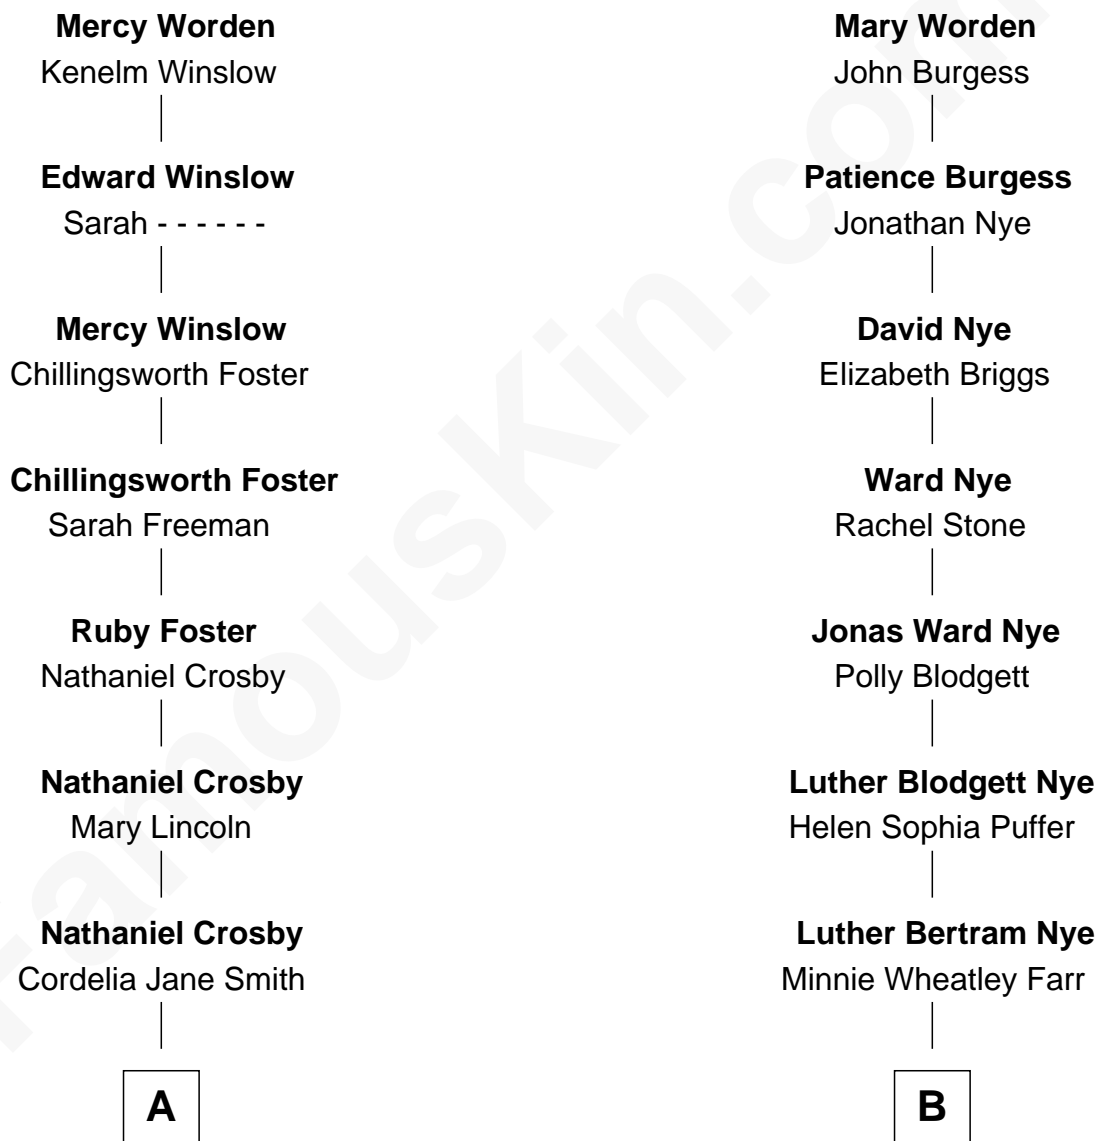

FamousKin.com Relationship Chart of

Bing Crosby

Singer and Movie Actor

8th cousin of

Bill Nye

TV's The Science Guy

Peter Worden

Mary - - - - -

A

Harry Lincoln Crosby

Catherine Harrigan

Bing Crosby

Singer and Movie Actor

B

Edwin Darby Nye

Dr. Jacqueline Blanche Jenkins