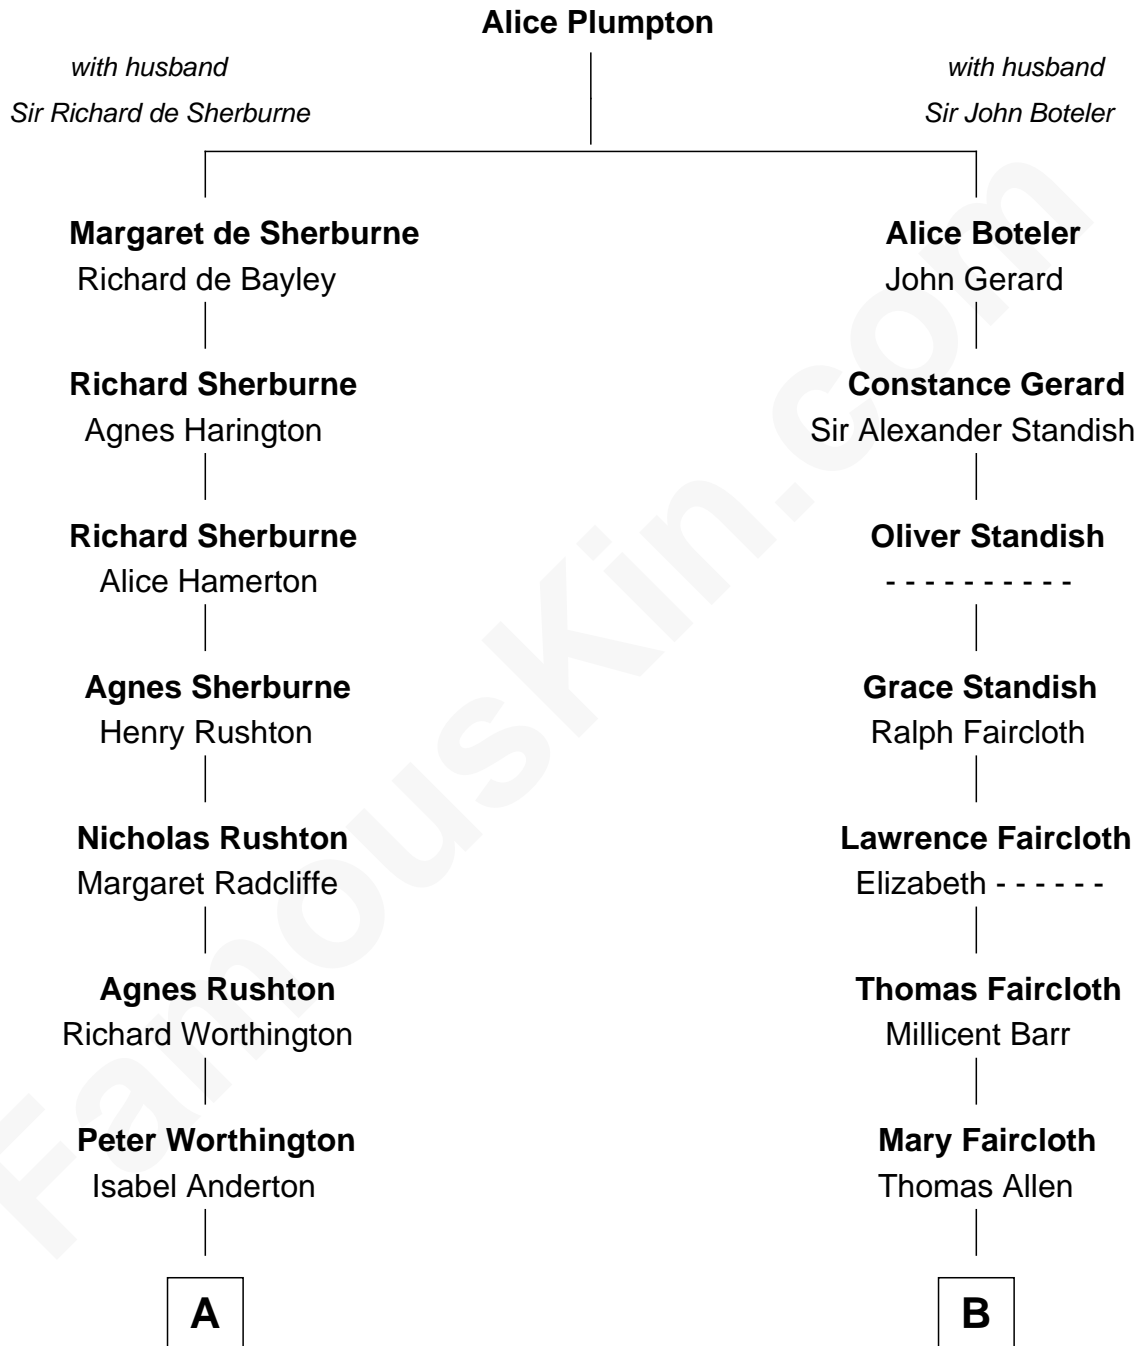

FamousKin.com Relationship Chart of

Bing Crosby

Singer and Movie Actor

12th cousin 6 times removed of

John Hancock

Signer of the Declaration of Independence

C

Harry Lincoln Crosby

Catherine Harrigan

Bing Crosby

Singer and Movie Actor

FamousKin.com