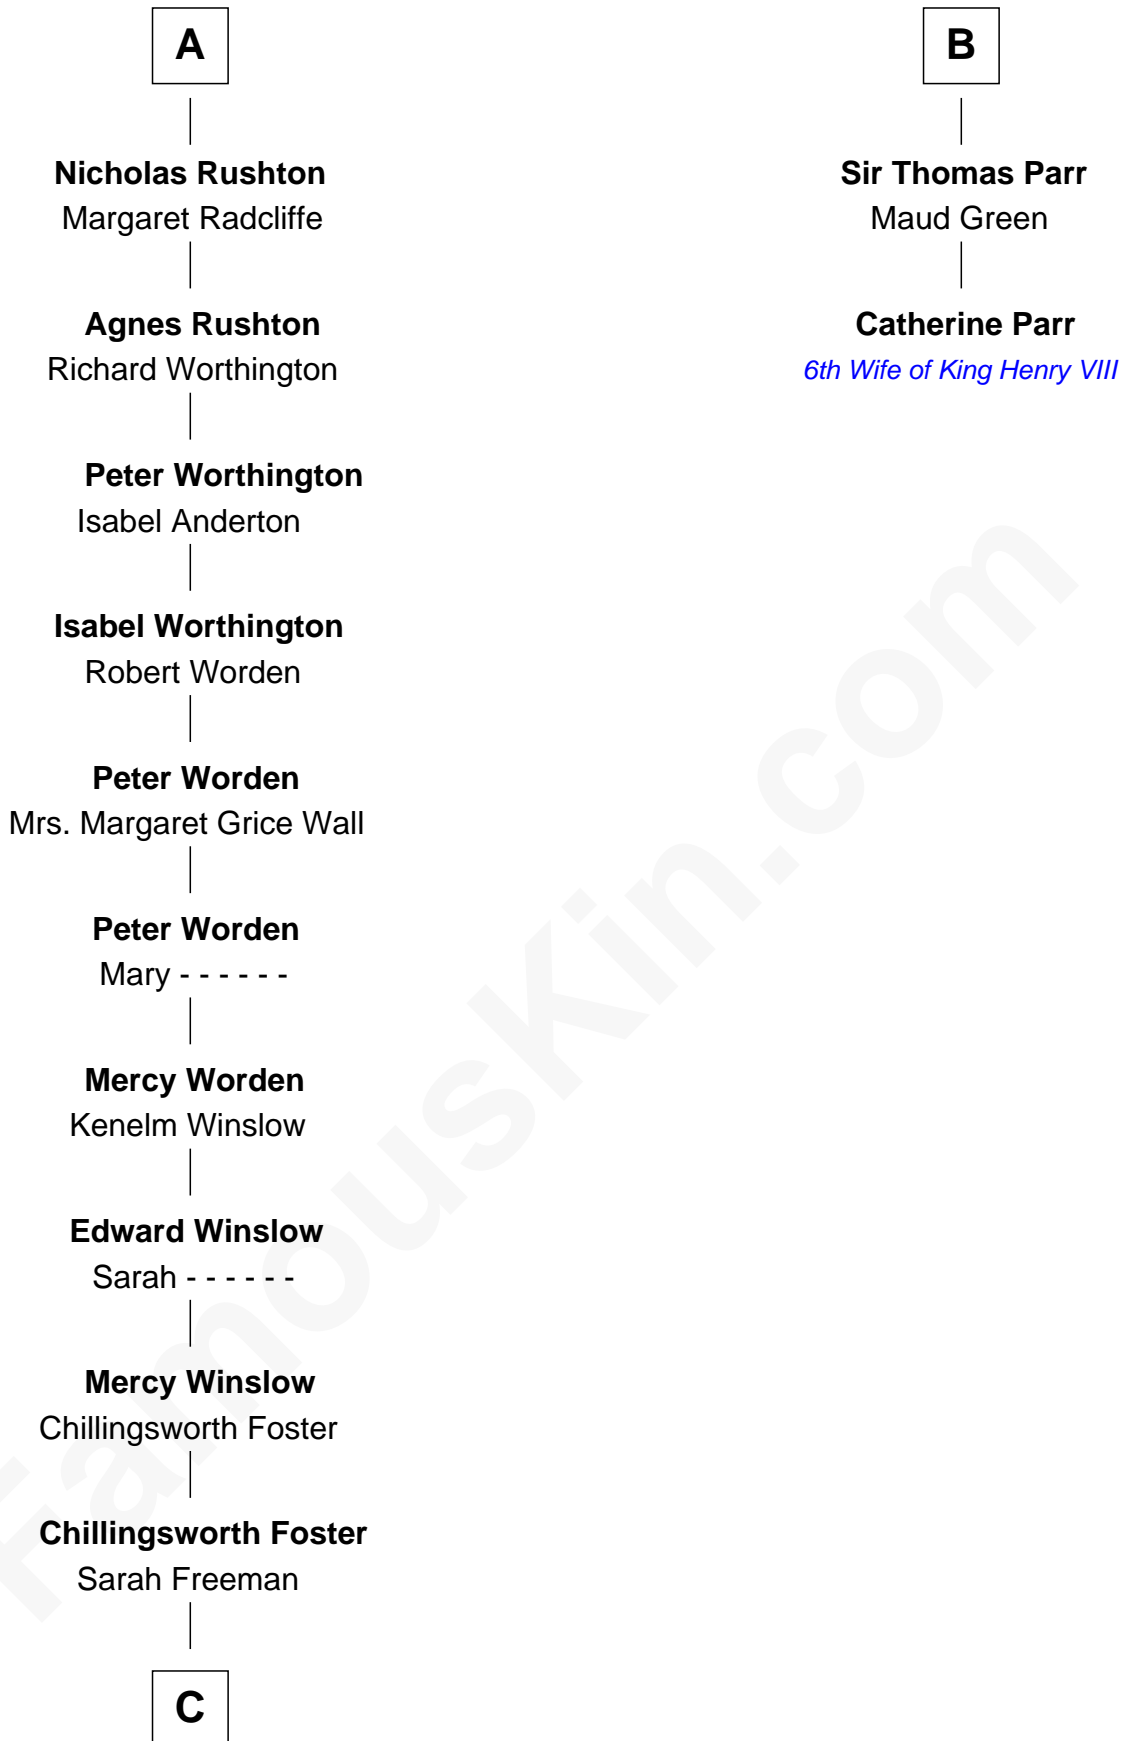

## Relationship Chart of

### Bing Crosby

*Singer and Movie Actor*

8th cousin 13 times removed of

### Catherine Parr

*6th Wife of King Henry VIII*

**Sir William de Ros**

Eustache Fitz Ralph

**C**

—  
**Ruby Foster**  
Nathaniel Crosby

—  
**Nathaniel Crosby**  
Mary Lincoln

—  
**Nathaniel Crosby**  
Cordelia Jane Smith