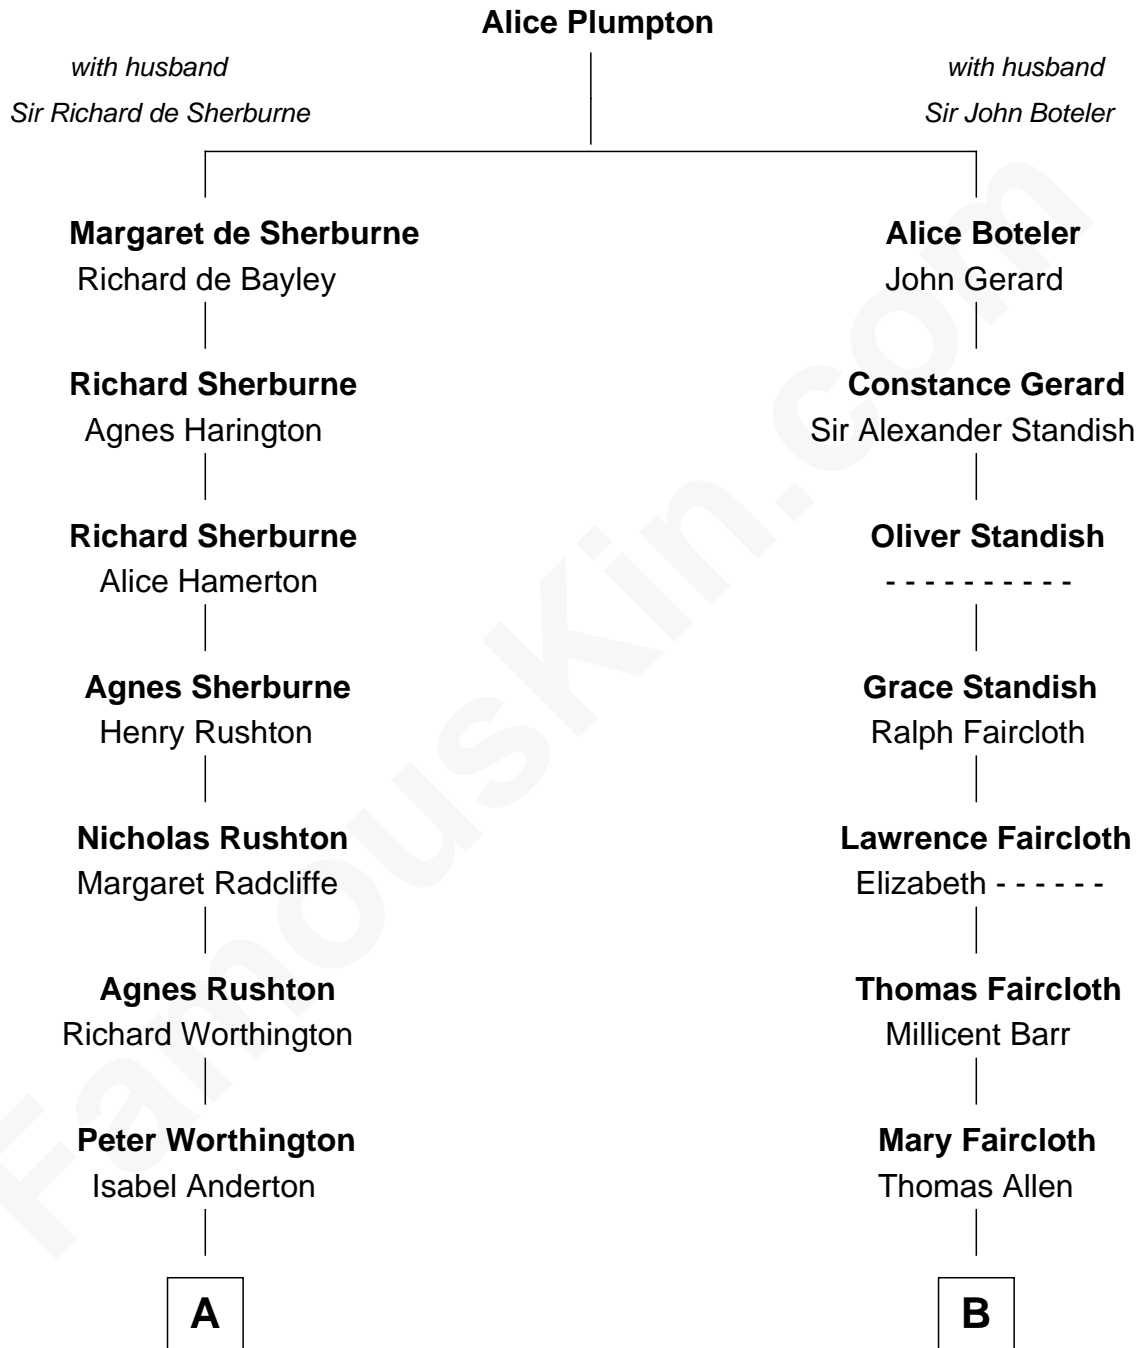

# FamousKin.com Relationship Chart of

**Bing Crosby**

*Singer and Movie Actor*

18th cousin 1 time removed of

**Jeb Bush**

*43rd Governor of Florida*

**C**

**Harry Lincoln Crosby**

Catherine Harrigan

**Bing Crosby**

*Singer and Movie Actor*

**D**

**Prescott Sheldon Bush**

Dorothy Wear Walker

**George Herbert Walker Bush**

Barbara Pierce