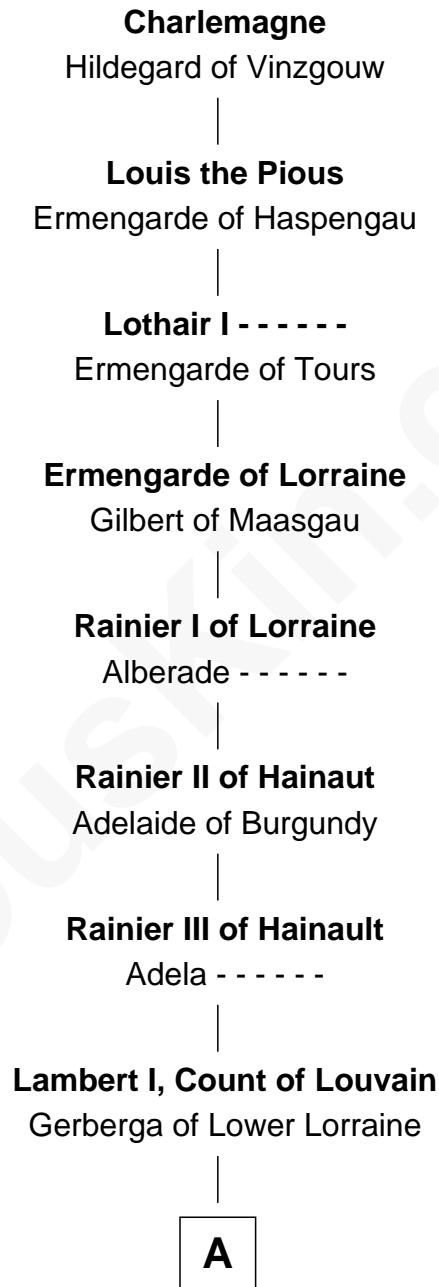

FamousKin.com Relationship Chart of

Bing Crosby

Singer and Movie Actor

36th Great-grandson of

Charlemagne

King of the Franks

A

Mathilde of Louvain
Eustace I of Boulogne

Lambert II of Lens
Adelaide of Normandy

Judith of Lens
Waltheof II of Northumbria

Maud of Northumberland
David I, King of Scotland

Henry of Huntingdon
Ada de Warenne

William I, King of Scotland
----- Avenal