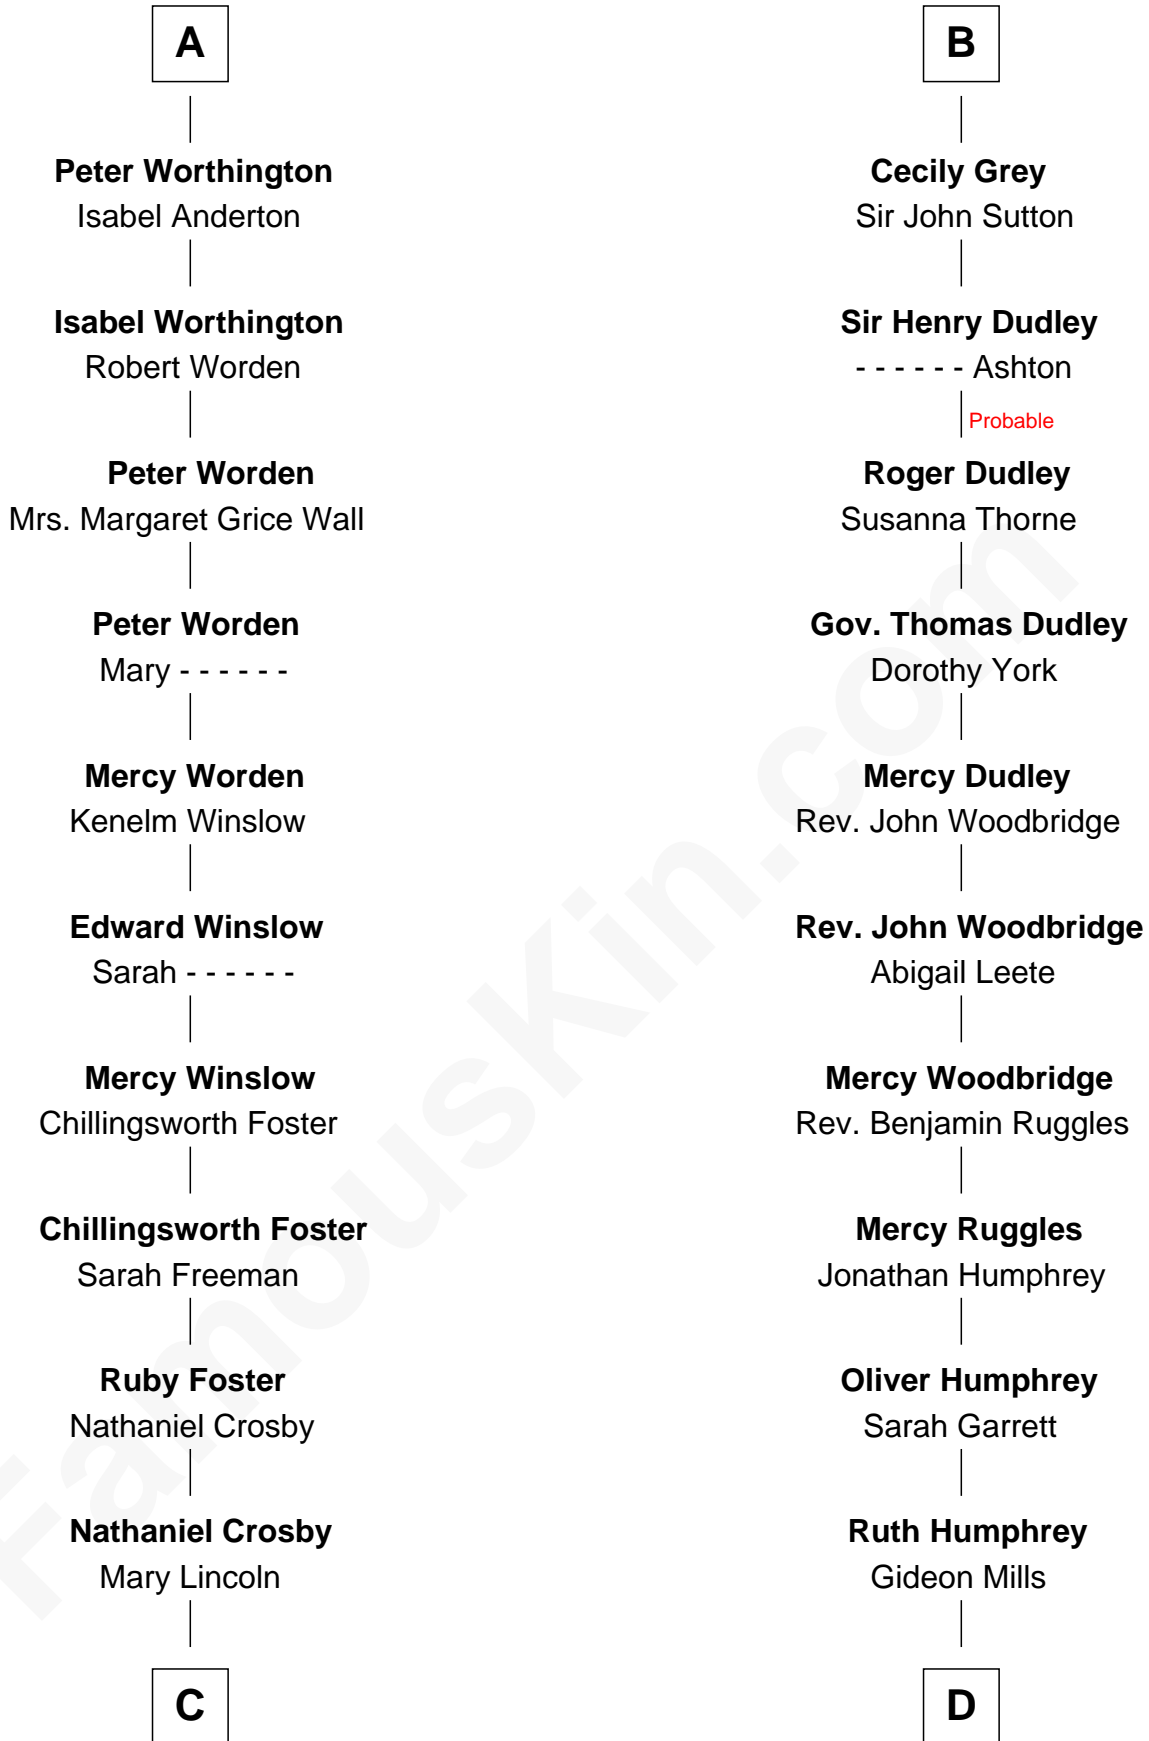

FamousKin.com Relationship Chart of

Bing Crosby

Singer and Movie Actor

18th cousin 1 time removed of

John Brown

American Abolitionist

Sir John de Harington

Joan - - - - -

C

Nathaniel Crosby
Cordelia Jane Smith

Harry Lincoln Crosby
Catherine Harrigan

Bing Crosby
Singer and Movie Actor

D

Ruth Mills
Owen Brown

John Brown
American Abolitionist

FamousKin.com