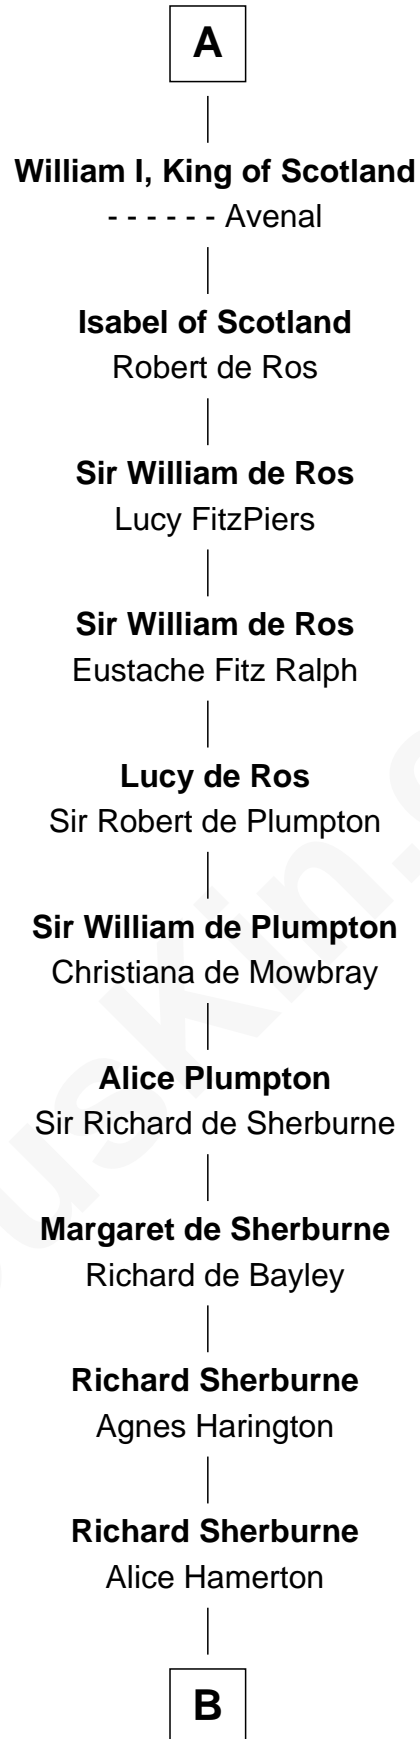

# FamousKin.com Relationship Chart of

**Bing Crosby**

*Singer and Movie Actor*

31st Great-grandson of

**King Robert I**

*King of France*

**B**

**Agnes Sherburne**

Henry Rushton

**Nicholas Rushton**

Margaret Radcliffe

**Agnes Rushton**

Richard Worthington

**Peter Worthington**

Isabel Anderton

**Isabel Worthington**

Robert Worden

**Peter Worden**

Mrs. Margaret Grice Wall

**Peter Worden**

Mary - - - - -

**Mercy Worden**

Kenelm Winslow

**Edward Winslow**

Sarah - - - - -

**Mercy Winslow**

Chillingsworth Foster

**C**

**C**

—  
**Chillingsworth Foster**

Sarah Freeman

—  
**Ruby Foster**