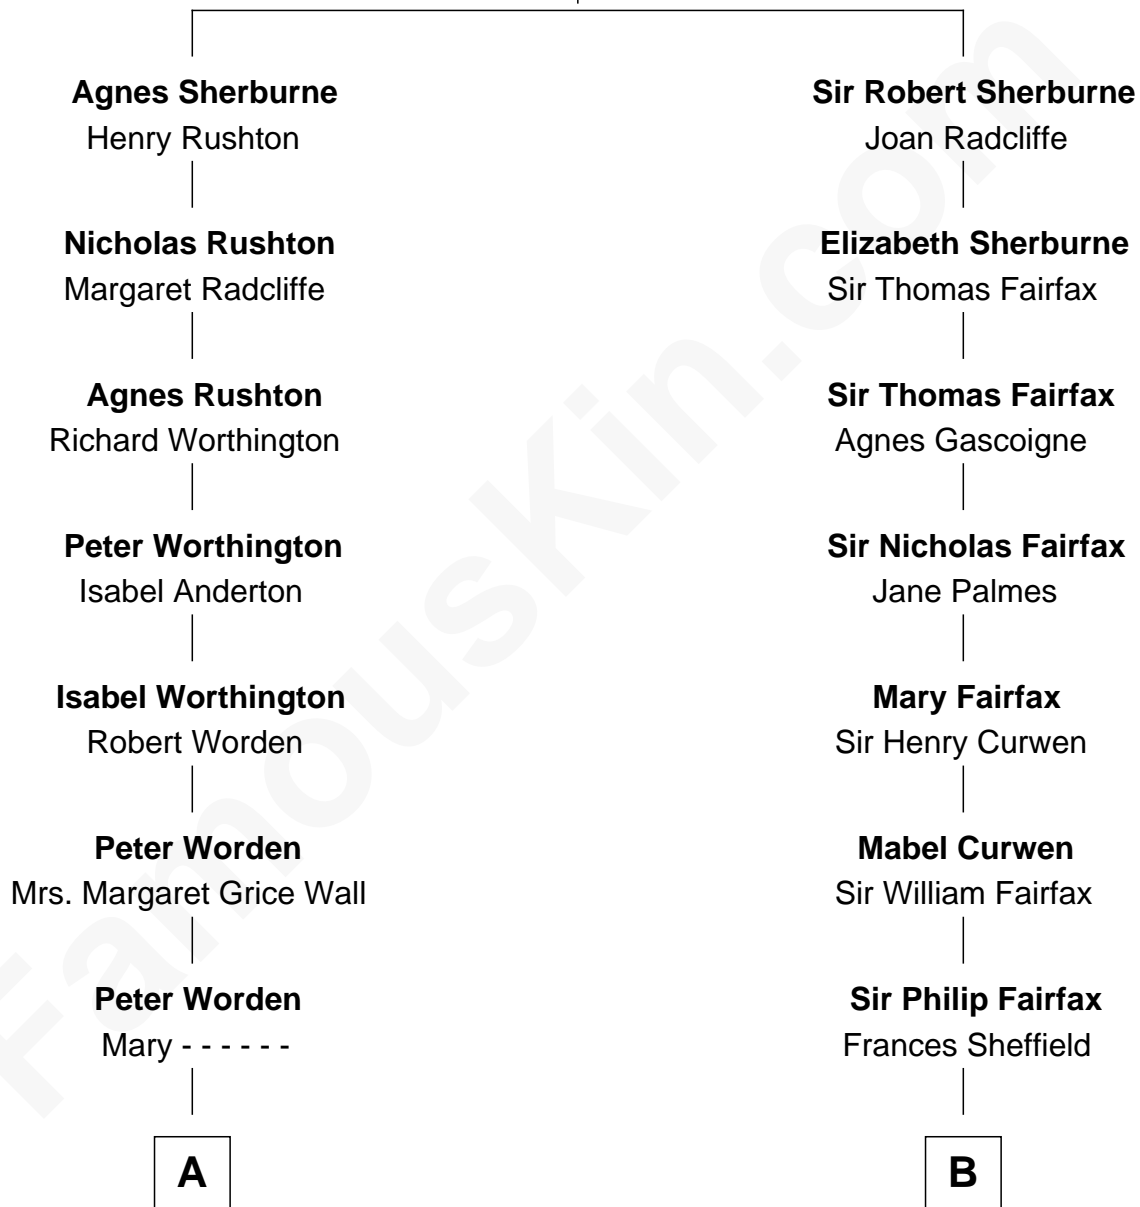

## Relationship Chart of

### Bing Crosby

*Singer and Movie Actor*

15th cousin 4 times removed of

### Ellen DeGeneres

*Comedienne and TV Personality*

**Richard Sherburne**

Alice Hamerton

**C**

**Elliot Everett DeGeneres**

Ruth Elodie Martin

**Elliot Everett DeGeneres**