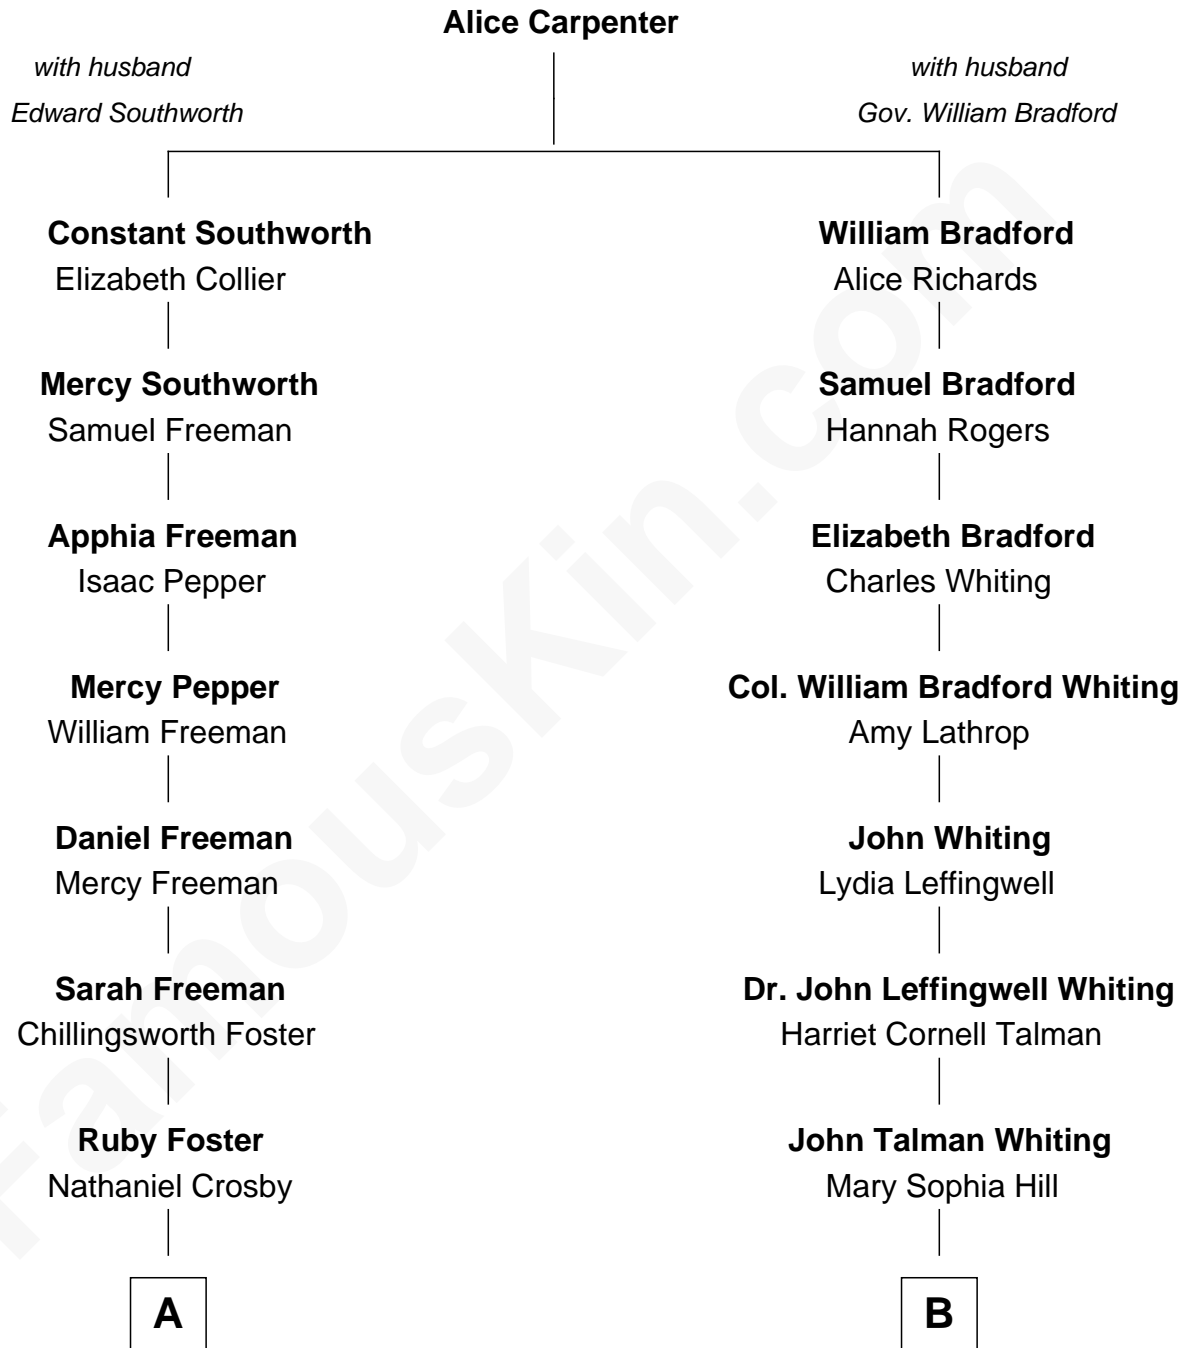

FamousKin.com Relationship Chart of

Bing Crosby

Singer and Movie Actor

10th cousin of

Adlai Stevenson III

U.S. Senator from Illinois

A

Nathaniel Crosby

Mary Lincoln

Nathaniel Crosby

Cordelia Jane Smith

Harry Lincoln Crosby

Catherine Harrigan

Bing Crosby

Singer and Movie Actor

B

Mary DeGama Whiting

William Borden

John Borden

Ellen Wallace Waller

Ellen Borden

Adlai Ewing Stevenson

Adlai Stevenson III

U.S. Senator from Illinois