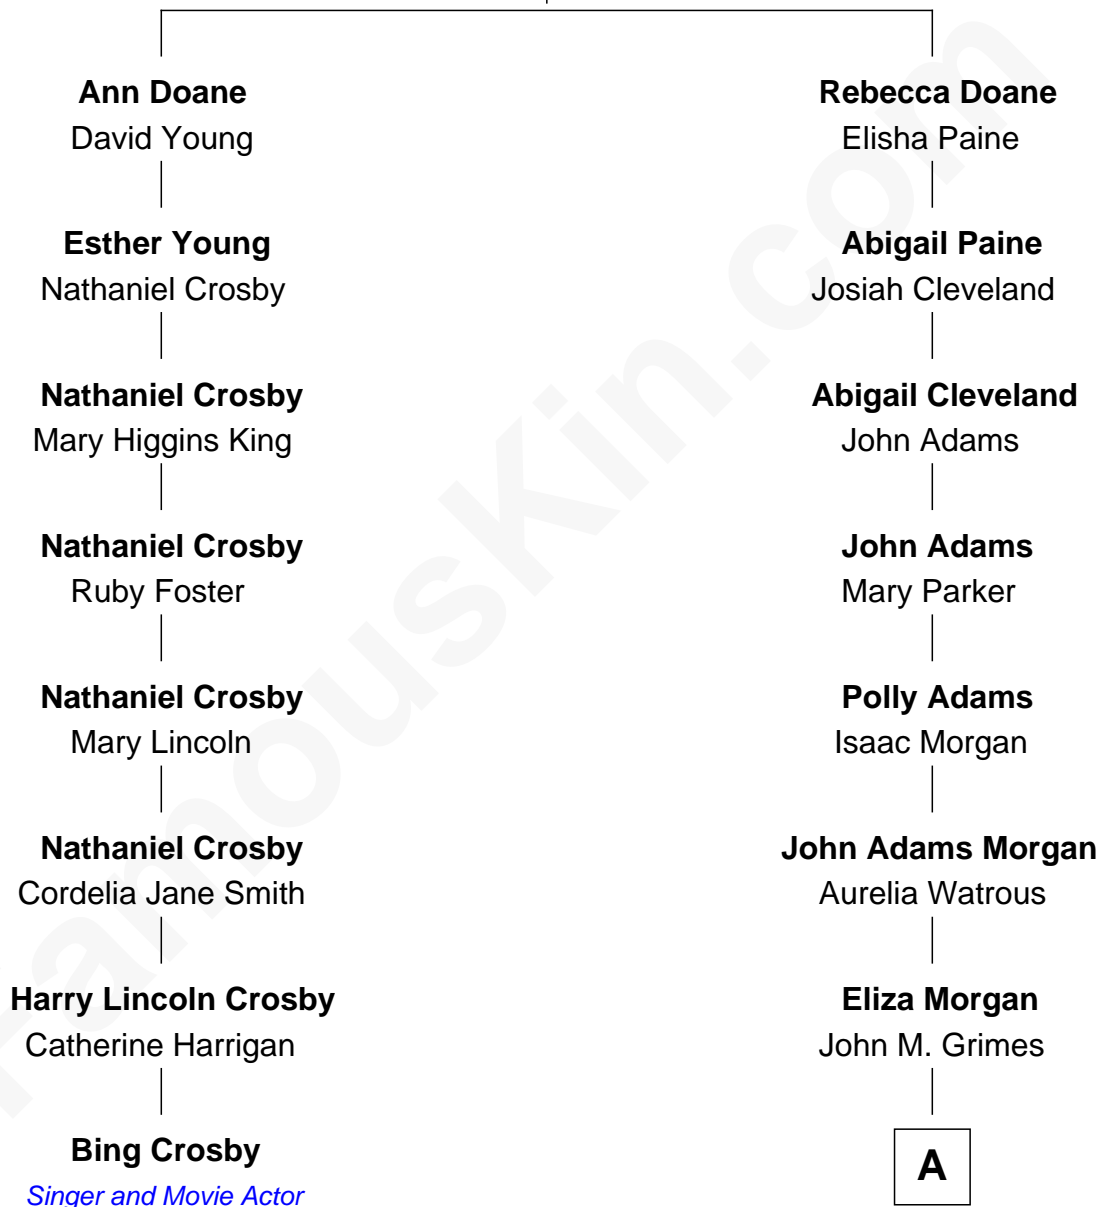

FamousKin.com Relationship Chart of

Bing Crosby

Singer and Movie Actor

7th cousin 4 times removed of

Linda Hamilton

TV and Movie Actress

John Doane

Hannah Bangs

A

Aurelia Morgan Grimes

Stephen P. Holt

Taylor Holt

Frances Kyle

Dr. Richard Huckstep Holt

Mildred Alberta Derby

Barbara Kyle Holt