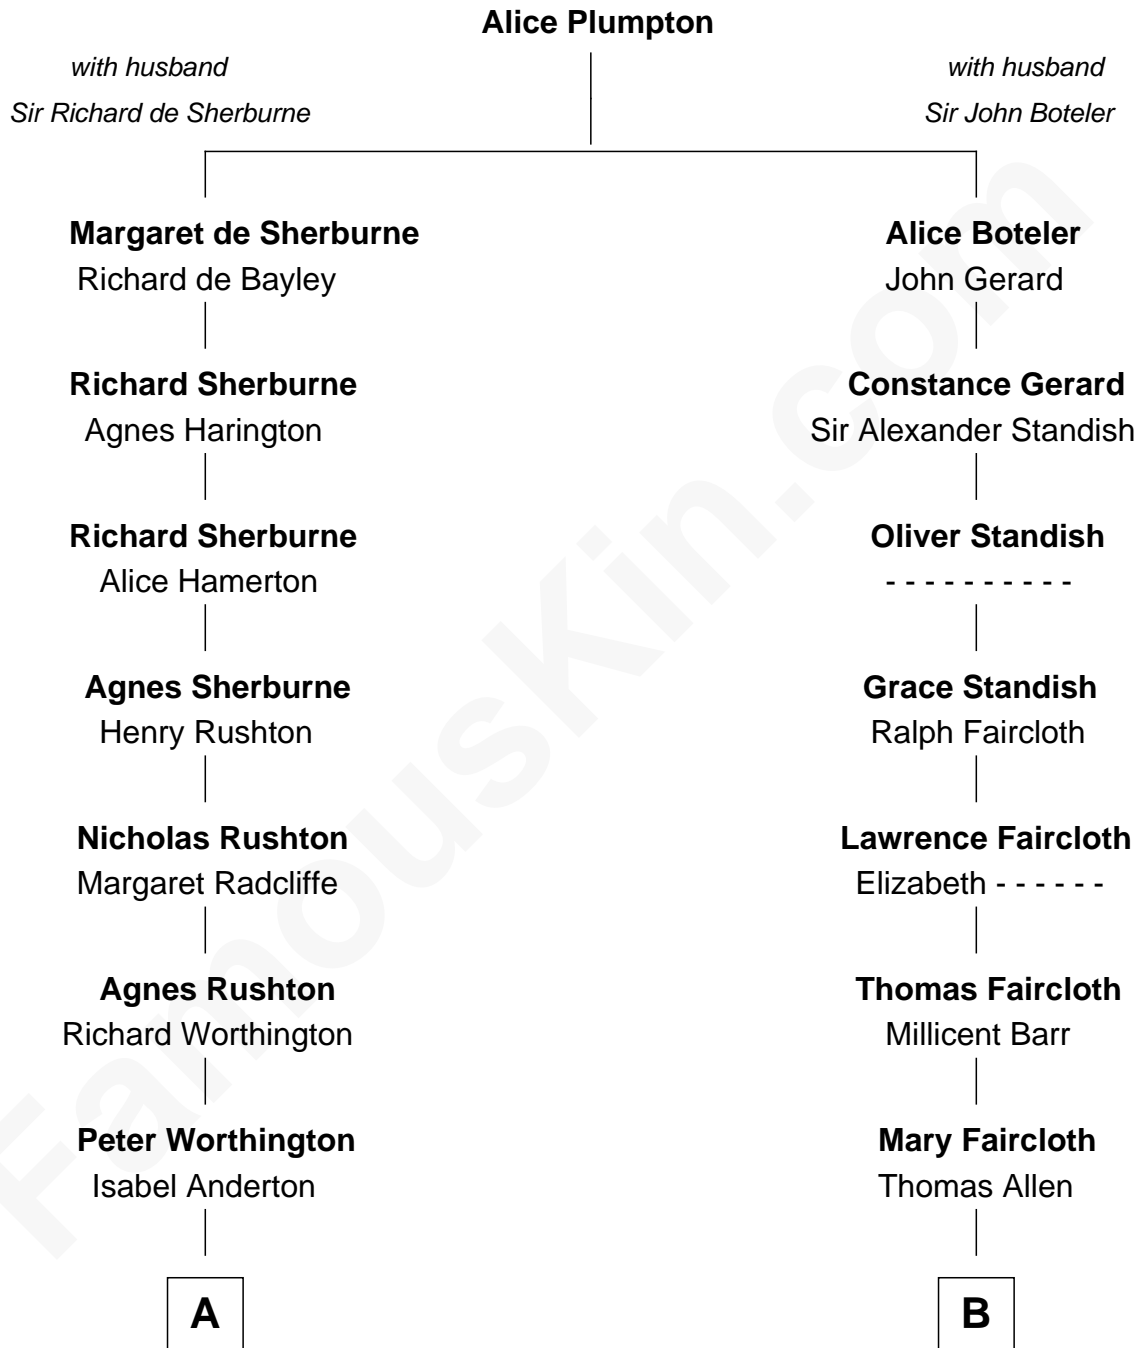

FamousKin.com Relationship Chart of

Bing Crosby

Singer and Movie Actor

15th cousin 3 times removed of

Jay Gould

American Railroad "Robber Baron"

C

Harry Lincoln Crosby

Catherine Harrigan

Bing Crosby

Singer and Movie Actor

FamousKin.com