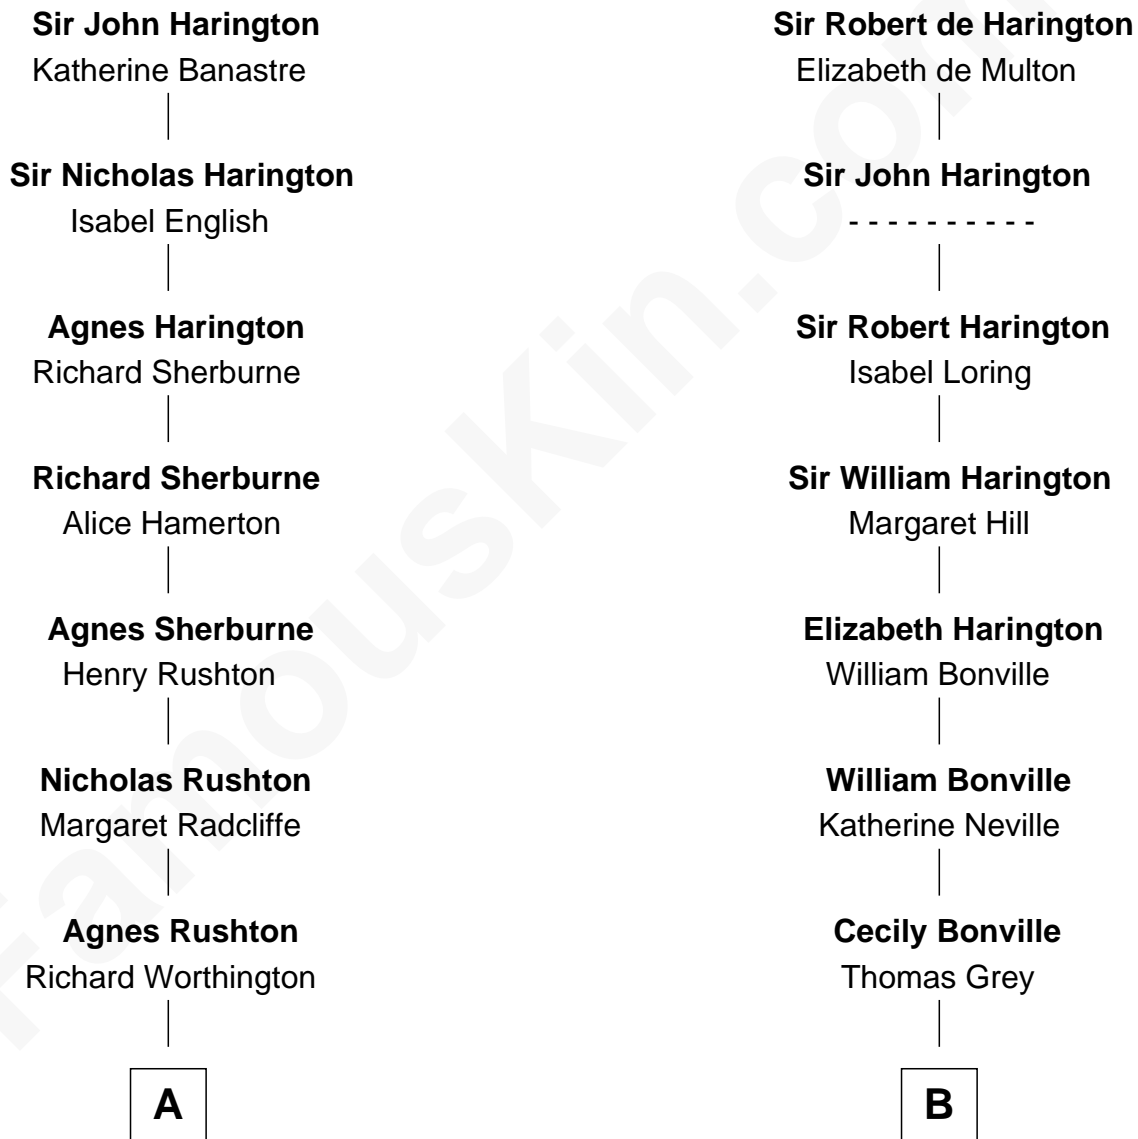

FamousKin.com Relationship Chart of

Bing Crosby

Singer and Movie Actor

19th cousin 2 times removed of

Alan Ladd

Movie Actor

Sir John de Harington

Joan - - - - -

C

Nathaniel Crosby
Cordelia Jane Smith

Harry Lincoln Crosby
Catherine Harrigan

Bing Crosby
Singer and Movie Actor

D

Josiah Ladd
Nancy Ladd

Alvaro Ladd
Nancy Shotwell

Oscar F. Ladd
Julia Henrietta Meigs