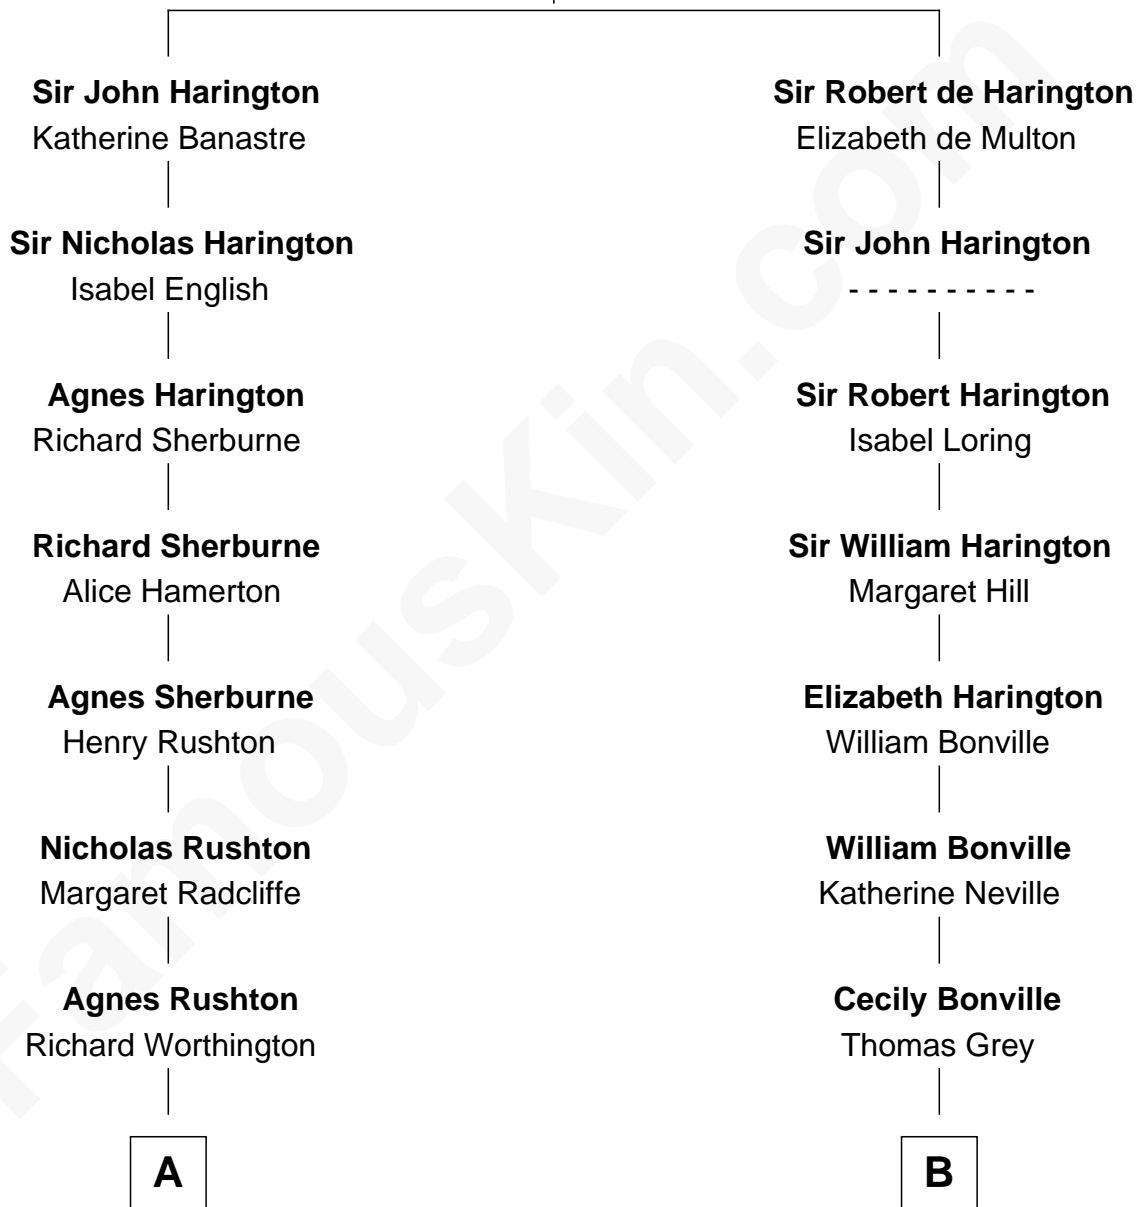

FamousKin.com Relationship Chart of

Bing Crosby

Singer and Movie Actor

19th cousin 2 times removed of

George Hamilton

TV and Movie Actor

Sir John de Harington

Joan - - - - -

C

Nathaniel Crosby
Cordelia Jane Smith

Harry Lincoln Crosby
Catherine Harrigan

Bing Crosby
Singer and Movie Actor

D

William C. Gilman
Mary Ann Stevens

George C. Gilman
Elizabeth Melissa Lane

Lillian C. Gilman
Harry Fuller Hamilton