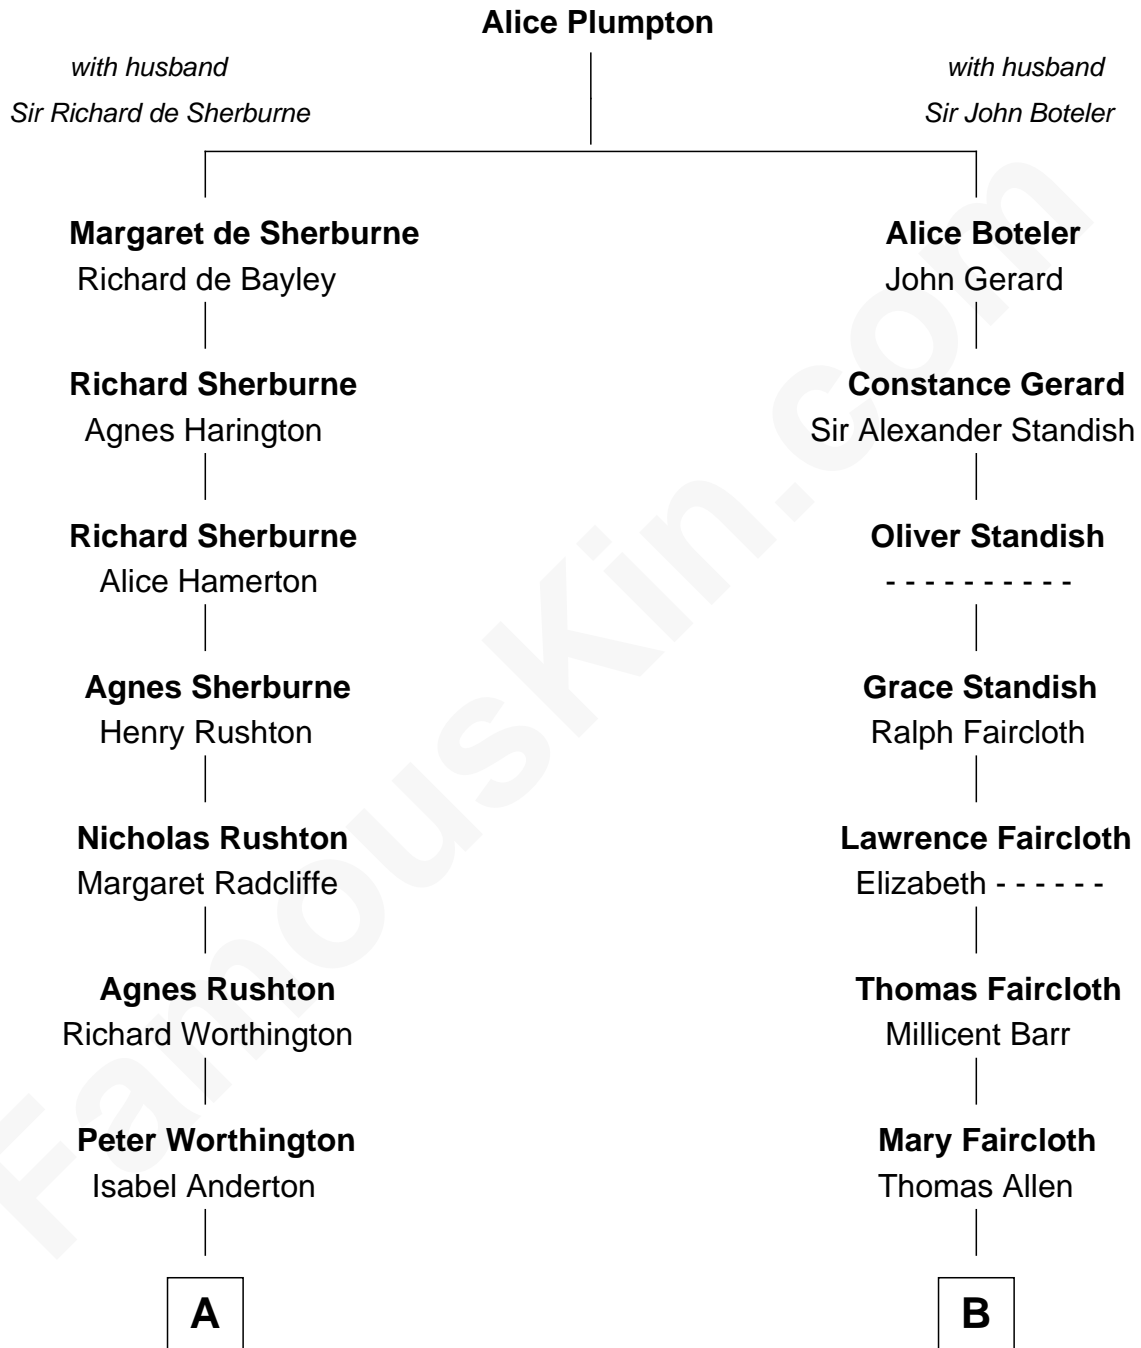

# FamousKin.com Relationship Chart of

**Bing Crosby**

*Singer and Movie Actor*

18th cousin of

**Sarah Palin**

*9th Governor of Alaska*

FamousKin.com